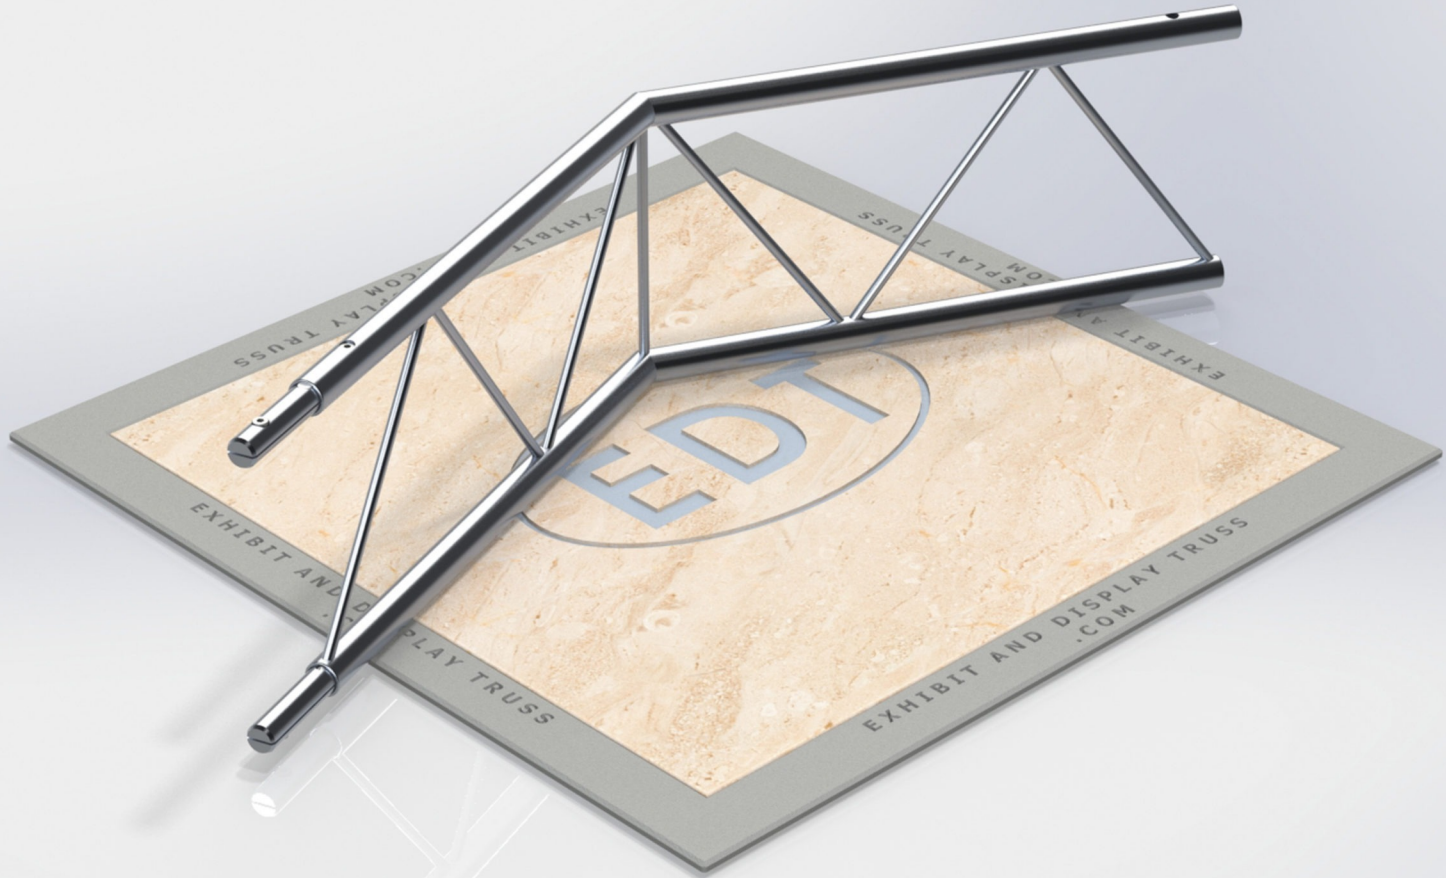

PART: EDT9-L2W135V

9" Wide Aluminum Truss. 1" Chords with 5/16" Webs

©2020 EXHIBIT AND DISPLAY TRUSS.COM

Toll Free: 855-323-4866
Email: info@exhibitanddisplaytruss.com

ExhibitAndDisplayTruss.com

PART: EDT9-L2W135V

9" Wide Aluminum Truss. 1" Chords with 5/16" Webs

© 2020 EXHIBIT AND DISPLAY TRUSS.COM

9" Wide Ladder Truss
1"Ø Chords, 5/16"Ø Webs

EXPLODED VIEW

Toll Free: 855-323-4866
Email: info@exhibitanddisplaytruss.com