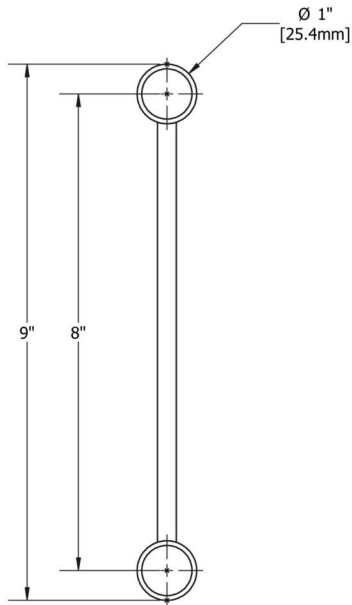

PART: EDT9-L2W135V

9" Wide Aluminum Truss. 1" Chords with 5/16" Webs

©2020 EXHIBIT AND DISPLAY TRUSS.COM

Toll Free: 855-323-4866
Email: info@exhibitanddisplaytruss.com

ExhibitAndDisplayTruss.com

PART: EDT9-L2W135V

9" Wide Aluminum Truss. 1" Chords with 5/16" Webs

© 2020 EXHIBIT AND DISPLAY TRUSS.COM

9" Wide Ladder Truss
1"Ø Chords, 5/16"Ø Webs

EXPLODED VIEW

Toll Free: 855-323-4866
Email: info@exhibitanddisplaytruss.com