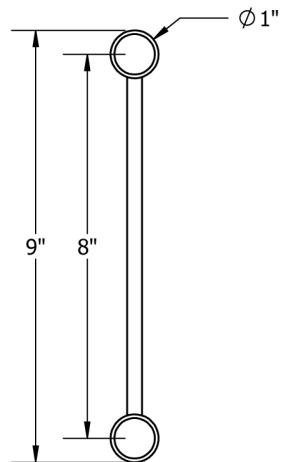

## 9" Wide Ladder Base Plate

9" Wide Aluminum Truss. 1" Chords with 5/16" Webs

©2022 EXHIBIT AND DISPLAY TRUSS.COM

### Truss Profile

9" Ladder Truss

1"Ø Chords, 5/16"Ø Webs

Material: 6005-T6 Aluminum

© copyright  
all rights reserved

Toll Free: 855-323-4866  
Email: [info@exhibitanddisplaytruss.com](mailto:info@exhibitanddisplaytruss.com)