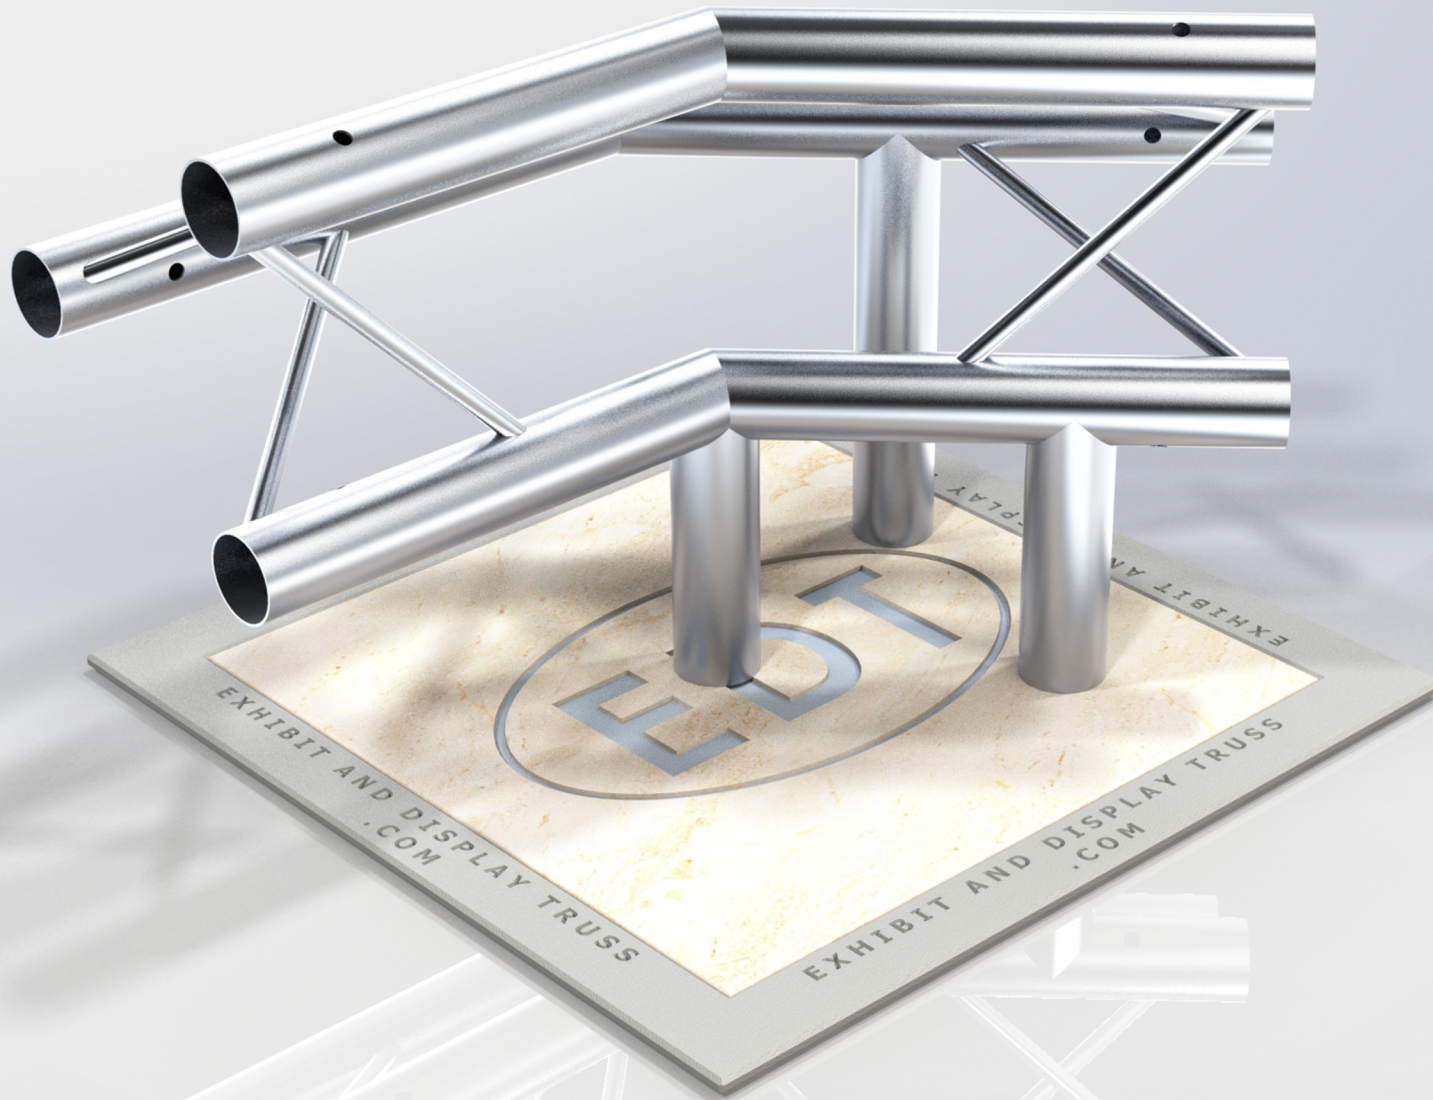

PART: EDT10-T3W135AOR

10" Wide Aluminum Truss. 2" Chords with 1/2" Webs

3 Way 135° Junction

©2022 EXHIBIT AND DISPLAY TRUSS.COM

© copyright
all rights reserved

Toll Free: 855-323-4866
Email: info@exhibitanddisplaytruss.com