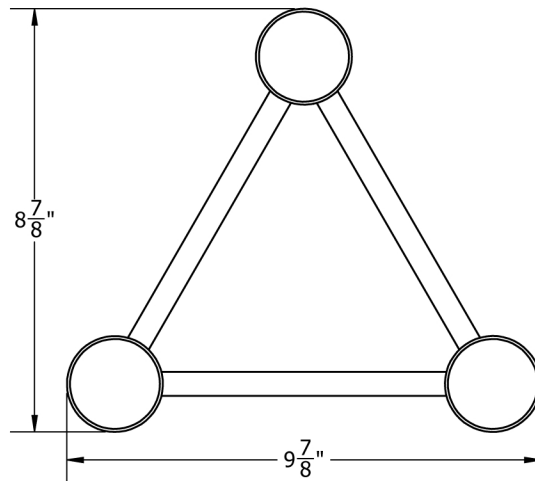

PART: EDT10-T135L

10" Wide Aluminum Truss. 2" Chords with 1/2" Webs

3 Way 135° Junction

©2022 EXHIBIT AND DISPLAY TRUSS.COM

Truss Profile

10" Wide Triangle Truss
Ø 2" Chords, Ø 1/2" Webs

*Each Truss comes with
1 Set of Connection Inserts.