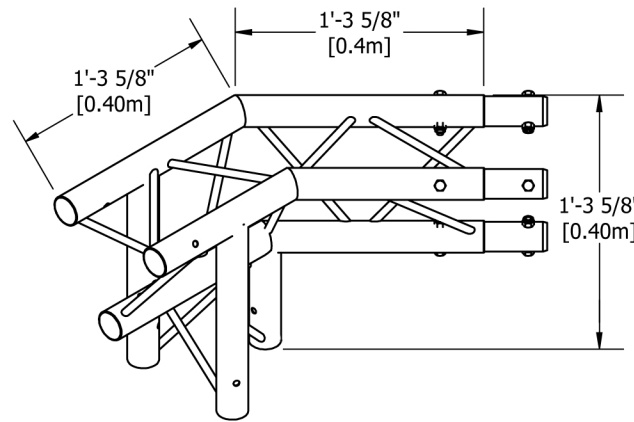

PART: EDT10-T135L

10" Wide Aluminum Truss. 2" Chords with 1/2" Webs

3 Way 135° Junction

©2022 EXHIBIT AND DISPLAY TRUSS.COM

Truss Profile

10" Wide Triangle Truss
Ø 2" Chords, Ø 1/2" Webs

*Each Truss comes with
1 Set of Connection Inserts.