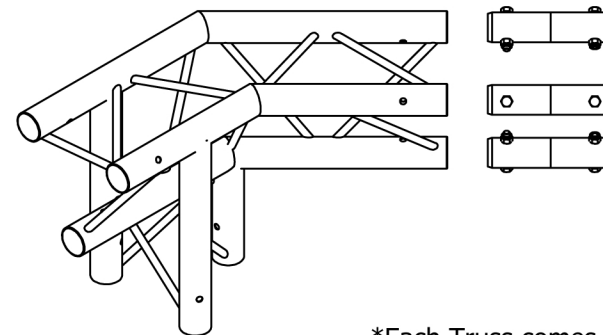

PART: EDT10-T135L

10" Wide Aluminum Truss. 2" Chords with 1/2" Webs

3 Way 135° Junction

©2022 EXHIBIT AND DISPLAY TRUSS.COM

Truss Profile

10" Wide Triangle Truss
Ø 2" Chords, Ø 1/2" Webs

*Each Truss comes with
1 Set of Connection Inserts.