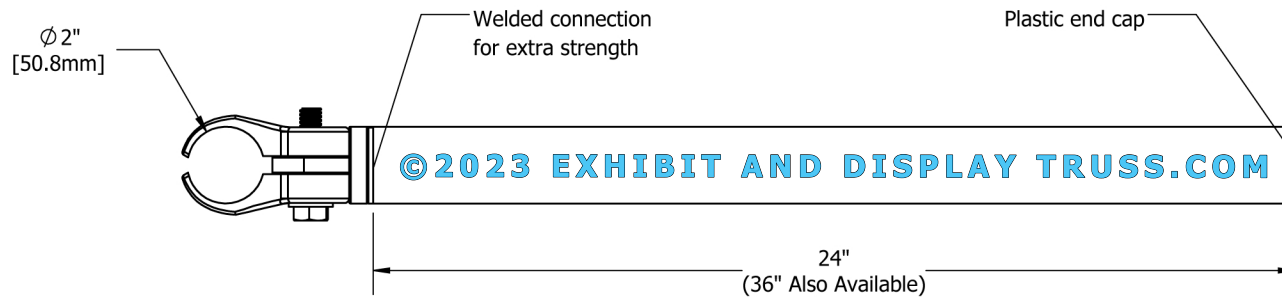

FLAG POLE

Made to fit 2" Tube

©2023 EXHIBIT AND DISPLAY TRUSS.COM

Light Duty 24" Flag Pole

2"Ø Aluminum Tube with 2"Ø Swivel Hook welded on end.

***Also available with 36" Tube**

© copyright
all rights reserved