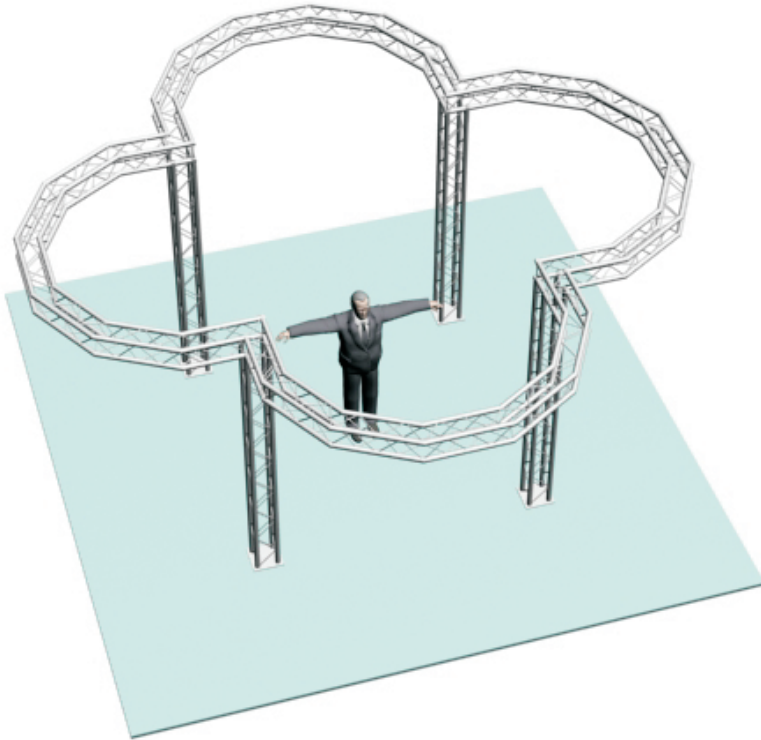

System C5-104 10" PROFILE TRUSS 20'8"D X 20'8"W X 9'10.5"H - 4 CHORD TRUSS SYSTEM

EXHIBIT AND DISPLAY TRUSS.COM

TEL: 905-509-0331 FAX: 905-509-0476 info@exhibitanddisplaytruss.com