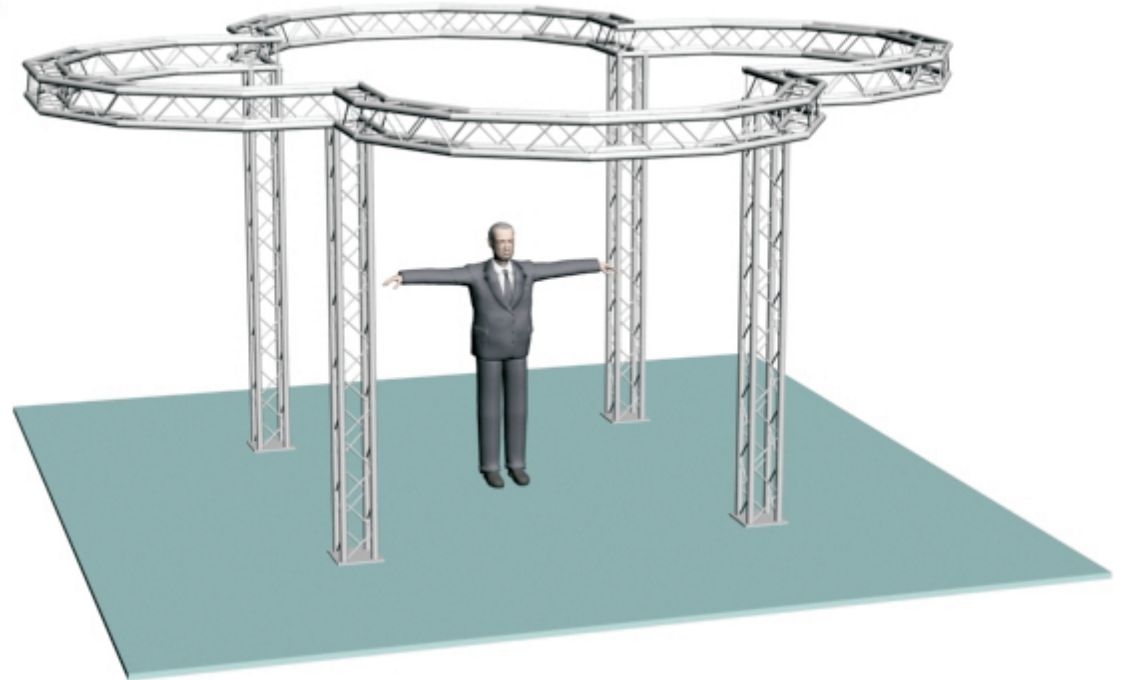

System C5-104 10" PROFILE TRUSS 20'8"D X 20'8"W X 9'10.5"H - 4 CHORD TRUSS SYSTEM

EXHIBIT AND DISPLAY TRUSS.COM

TEL: 905-509-0331 FAX: 905-509-0476 info@exhibitanddisplaytruss.com