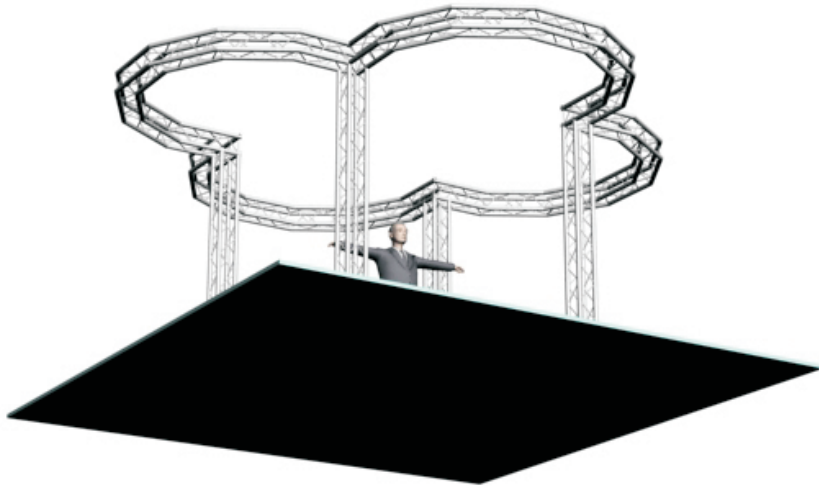

System C5-104 10" PROFILE TRUSS 20'8"D X 20'8"W X 9'10.5"H - 4 CHORD TRUSS SYSTEM

EXHIBIT AND DISPLAY TRUSS.COM

TEL: 905-509-0331 FAX: 905-509-0476 info@exhibitanddisplaytruss.com