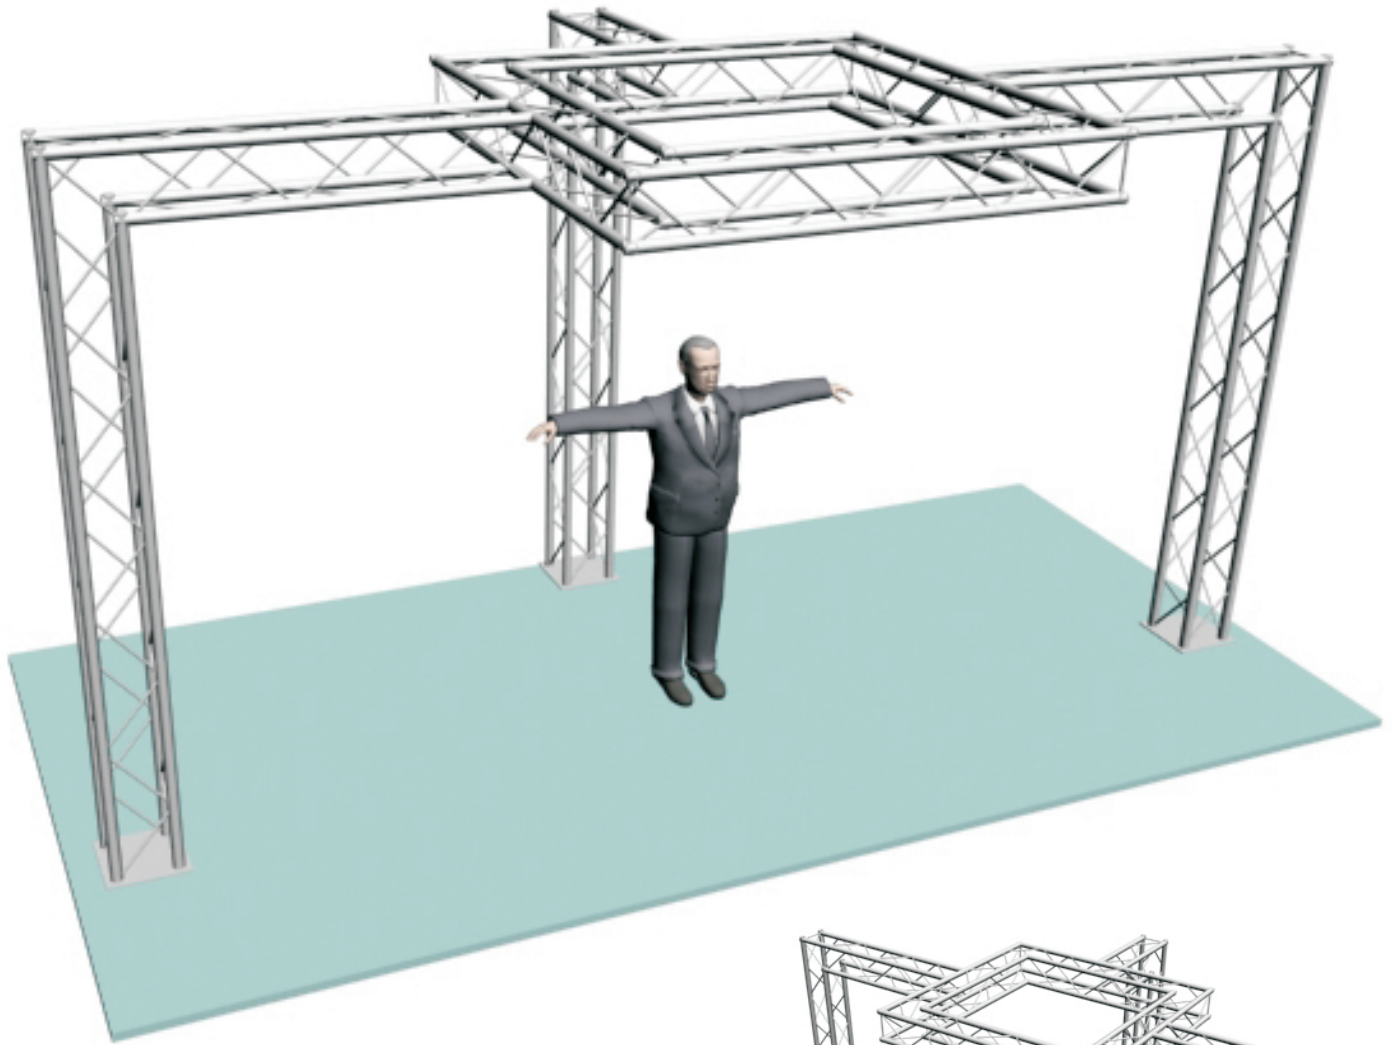

System B6-124

12" PROFILE TRUSS 210D X 19'W X 10'H · 4 CHORD TRUSS SYSTEM

EXHIBIT AND DISPLAY TRUSS.COM

TEL: 905-509-0331 FAX: 905-509-0476 info@exhibitanddisplaytruss.com