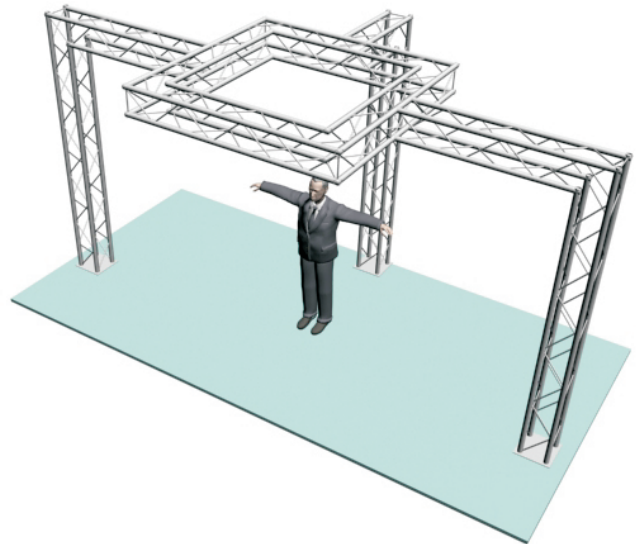

System B6-124

12" PROFILE TRUSS 210D X 19'W X 10'H · 4 CHORD TRUSS SYSTEM

EXHIBIT AND DISPLAY TRUSS.COM

TEL: 905-509-0331 FAX: 905-509-0476 info@exhibitanddisplaytruss.com