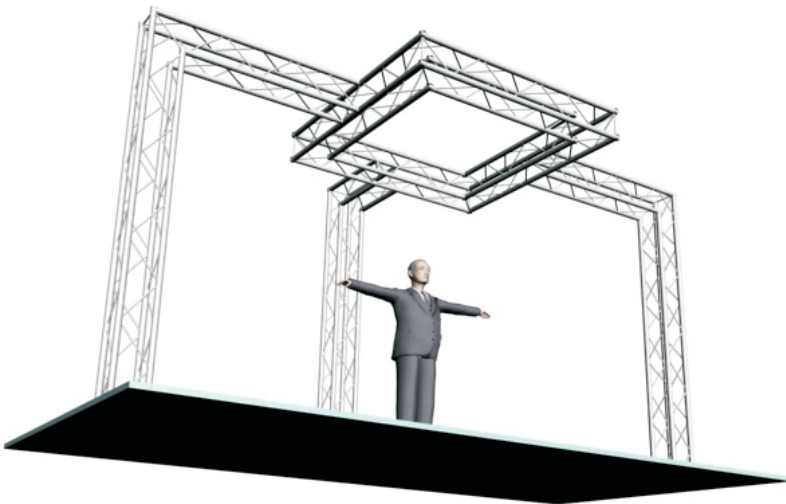

System B6-124

12" PROFILE TRUSS 210D X 19'W X 10'H · 4 CHORD TRUSS SYSTEM

EXHIBIT AND DISPLAY TRUSS.COM

TEL: 905-509-0331 FAX: 905-509-0476 info@exhibitanddisplaytruss.com