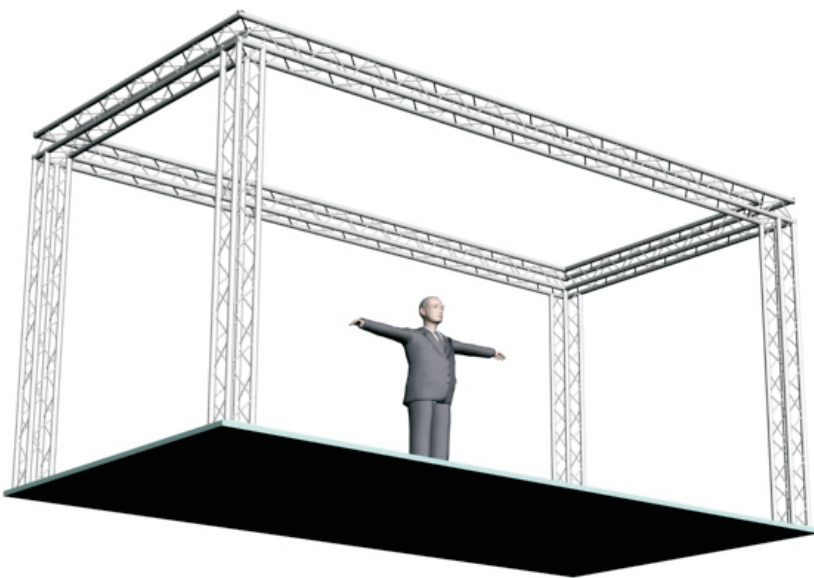

System B1-104

10" PROFILE TRUSS 9'10"D X 19'8"W X 9'10.5"H · 4 CHORD TRUSS SYSTEM

EXHIBIT AND DISPLAY TRUSS.COM

TEL: 905-509-0331 FAX: 905-509-0476 info@exhibitanddisplaytruss.com