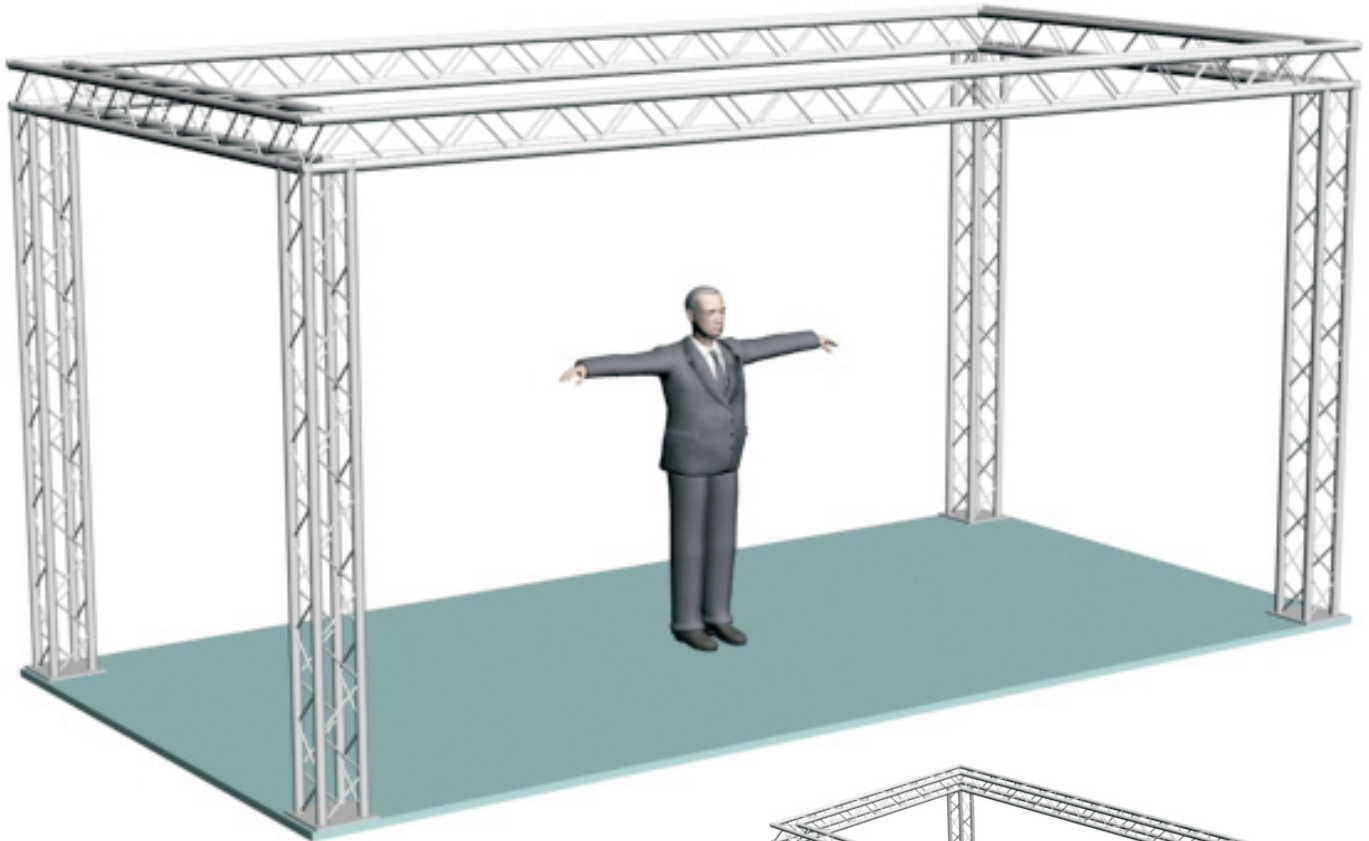

System B1-104

10" PROFILE TRUSS 9'10"D X 19'8"W X 9'10.5"H · 4 CHORD TRUSS SYSTEM

EXHIBIT AND DISPLAY TRUSS.COM

TEL: 905-509-0331 FAX: 905-509-0476 info@exhibitanddisplaytruss.com