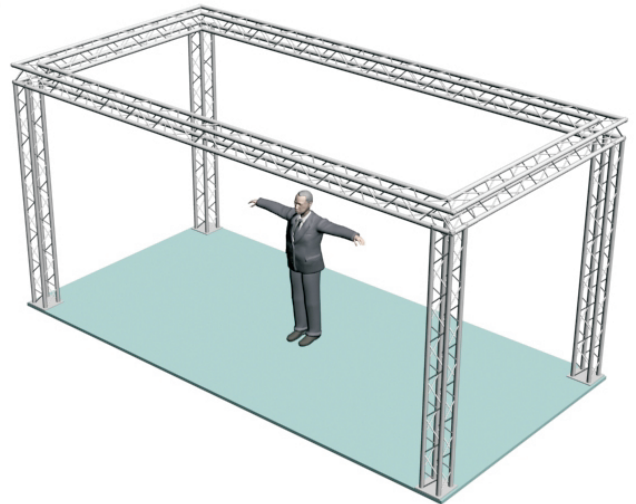

System B1-104

10" PROFILE TRUSS 9'10"D X 19'8"W X 9'10.5"H · 4 CHORD TRUSS SYSTEM

EXHIBIT AND DISPLAY TRUSS.COM

TEL: 905-509-0331 FAX: 905-509-0476 info@exhibitanddisplaytruss.com