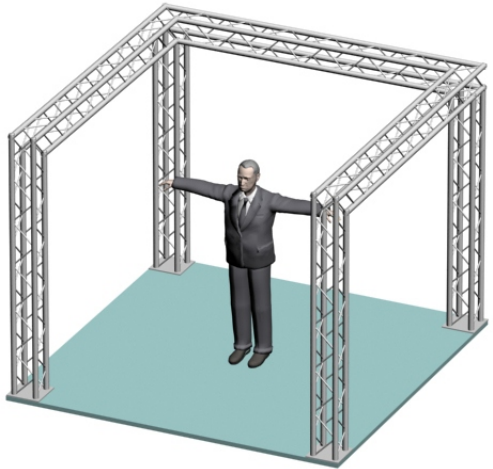

# System 104-4

10" PROFILE TRUSS 10'W x 10'D x 8'H - 4 CHORD TRUSS SYSTEM

EXHIBIT AND DISPLAY TRUSS.COM

TEL: 905-509-0331 FAX: 905-509-0476 info@exhibitanddisplaytruss.com