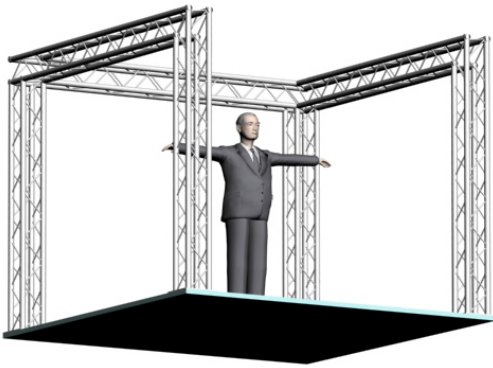

# System 104-4

10" PROFILE TRUSS 10'W x 10'D x 8'H - 4 CHORD TRUSS SYSTEM

EXHIBIT AND DISPLAY TRUSS.COM

TEL: 905-509-0331 FAX: 905-509-0476 info@exhibitanddisplaytruss.com