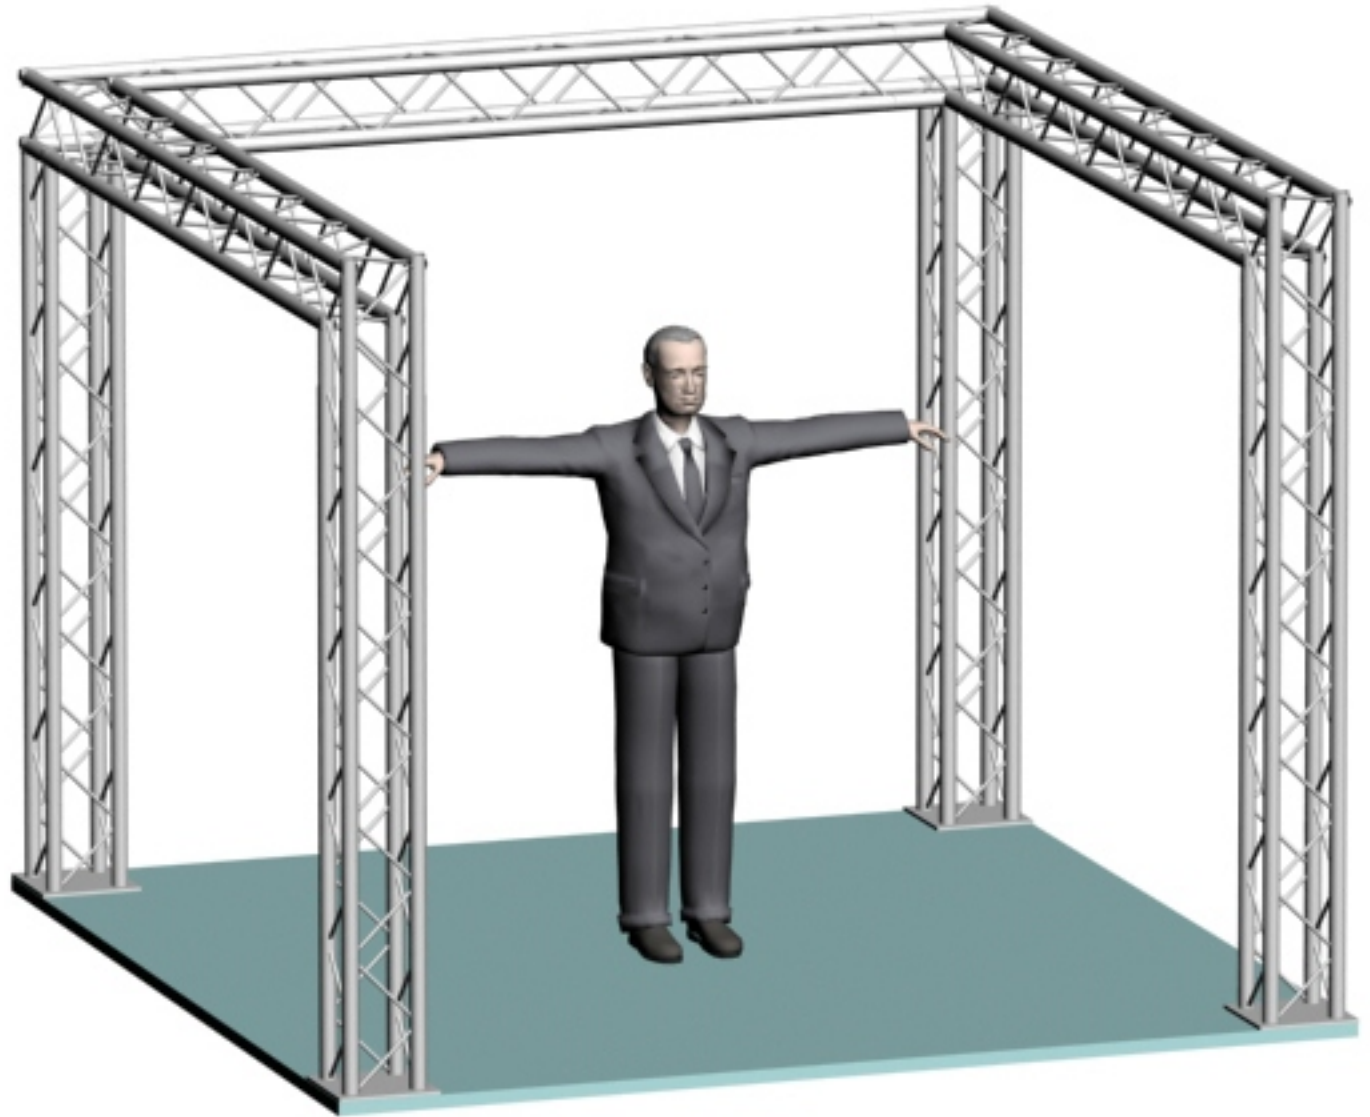

# System 104-4

10" PROFILE TRUSS 10'W x 10'D x 8'H - 4 CHORD TRUSS SYSTEM

EXHIBIT AND DISPLAY TRUSS.COM

TEL: 905-509-0331 FAX: 905-509-0476 info@exhibitanddisplaytruss.com