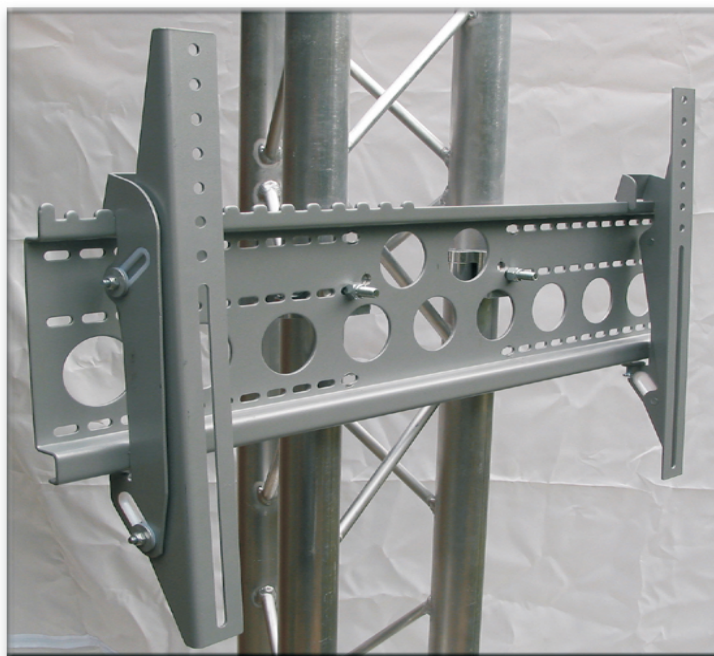

Truss Mount Bracket for Plasma / LCD Flat Screens

Truss mount bracket for Plasma or LCD screens 30" - 60" and up 165 Lbs. Attaches in seconds with the use of heavy duty single tube clamps. Attractive and cost effective these mounting brackets solve all your flat screen mounting problems providing easy screen tilting. Comes complete with all installation