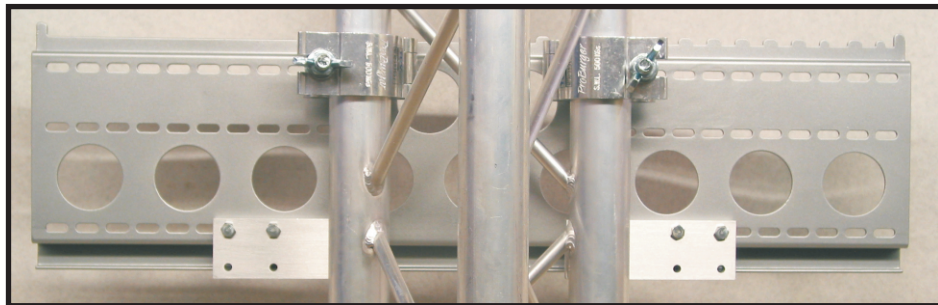

Truss Mount Bracket for Plasma / LCD Flat Screens

Truss mount bracket for Plasma or LCD screens 30" - 60" and up 165 Lbs. Attaches in seconds with the use of heavy duty single tube clamps. Attractive and cost effective these mounting brackets solve all your flat screen mounting problems providing easy screen tilting. Comes complete with all installation