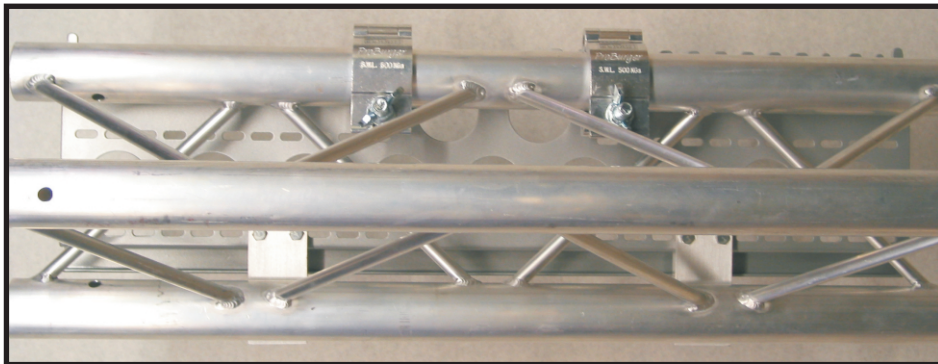

Truss Mount Bracket for Plasma / LCD Flat Screens

Truss mount bracket for Plasma or LCD screens 30" - 60" and up 165 Lbs. Attaches in seconds with the use of heavy duty single tube clamps. Attractive and cost effective these mounting brackets solve all your flat screen mounting problems providing easy screen tilting. Comes complete with all installation