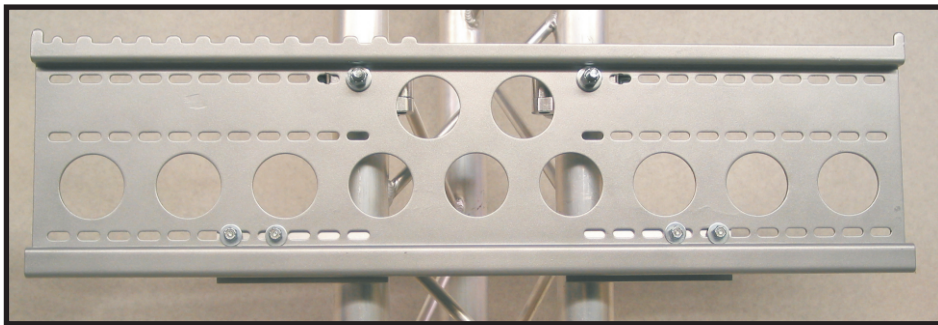

Truss Mount Bracket for Plasma / LCD Flat Screens

Truss mount bracket for Plasma or LCD screens 30" - 60" and up 165 Lbs. Attaches in seconds with the use of heavy duty single tube clamps. Attractive and cost effective these mounting brackets solve all your flat screen mounting problems providing easy screen tilting. Comes complete with all installation