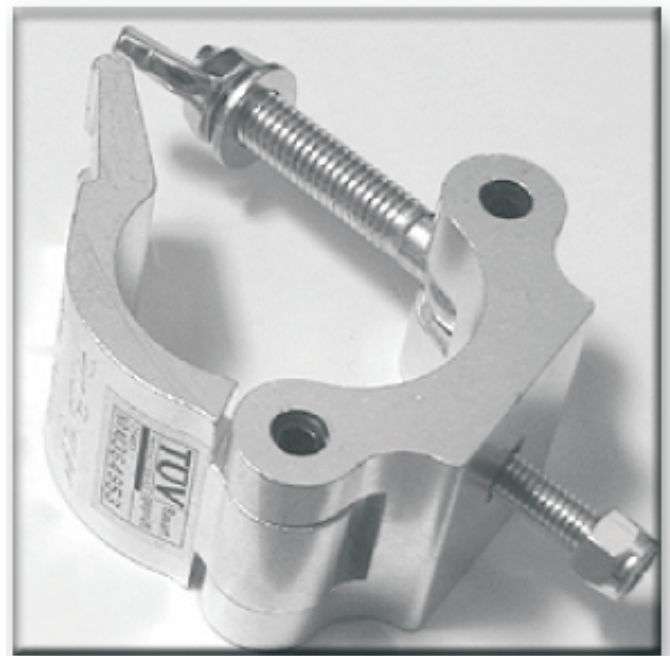

Truss Mount Bracket for Plasma / LCD Flat Screens

Truss mount bracket for Plasma or LCD screens 30" - 60" and up 165 Lbs. Attaches in seconds with the use of heavy duty single tube clamps. Attractive and cost effective these mounting brackets solve all your flat screen mounting problems providing easy screen tilting. Comes complete with all installation