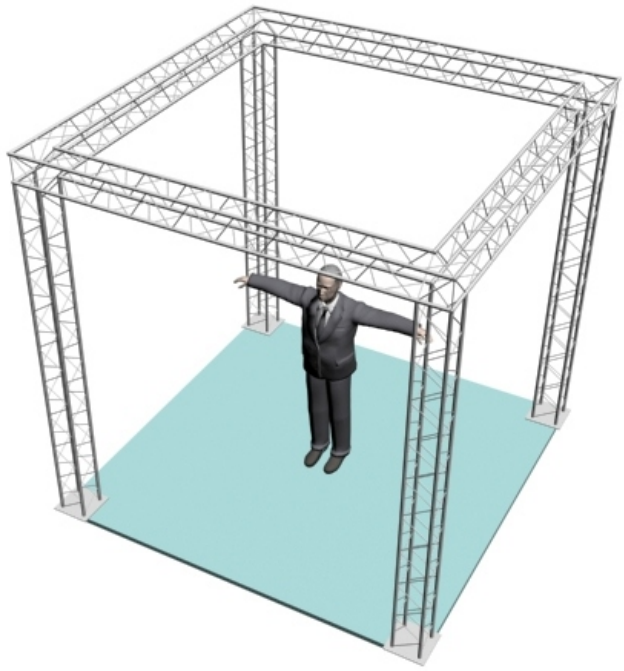

System 94-101 9" PROFILE TRUSS 10'W x 10'D x 10'H - 4 CHORD TRUSS SYSTEM

EXHIBIT AND DISPLAY TRUSS.COM

TEL: 905-509-0331 FAX: 905-509-0476 info@exhibitanddisplaytruss.com