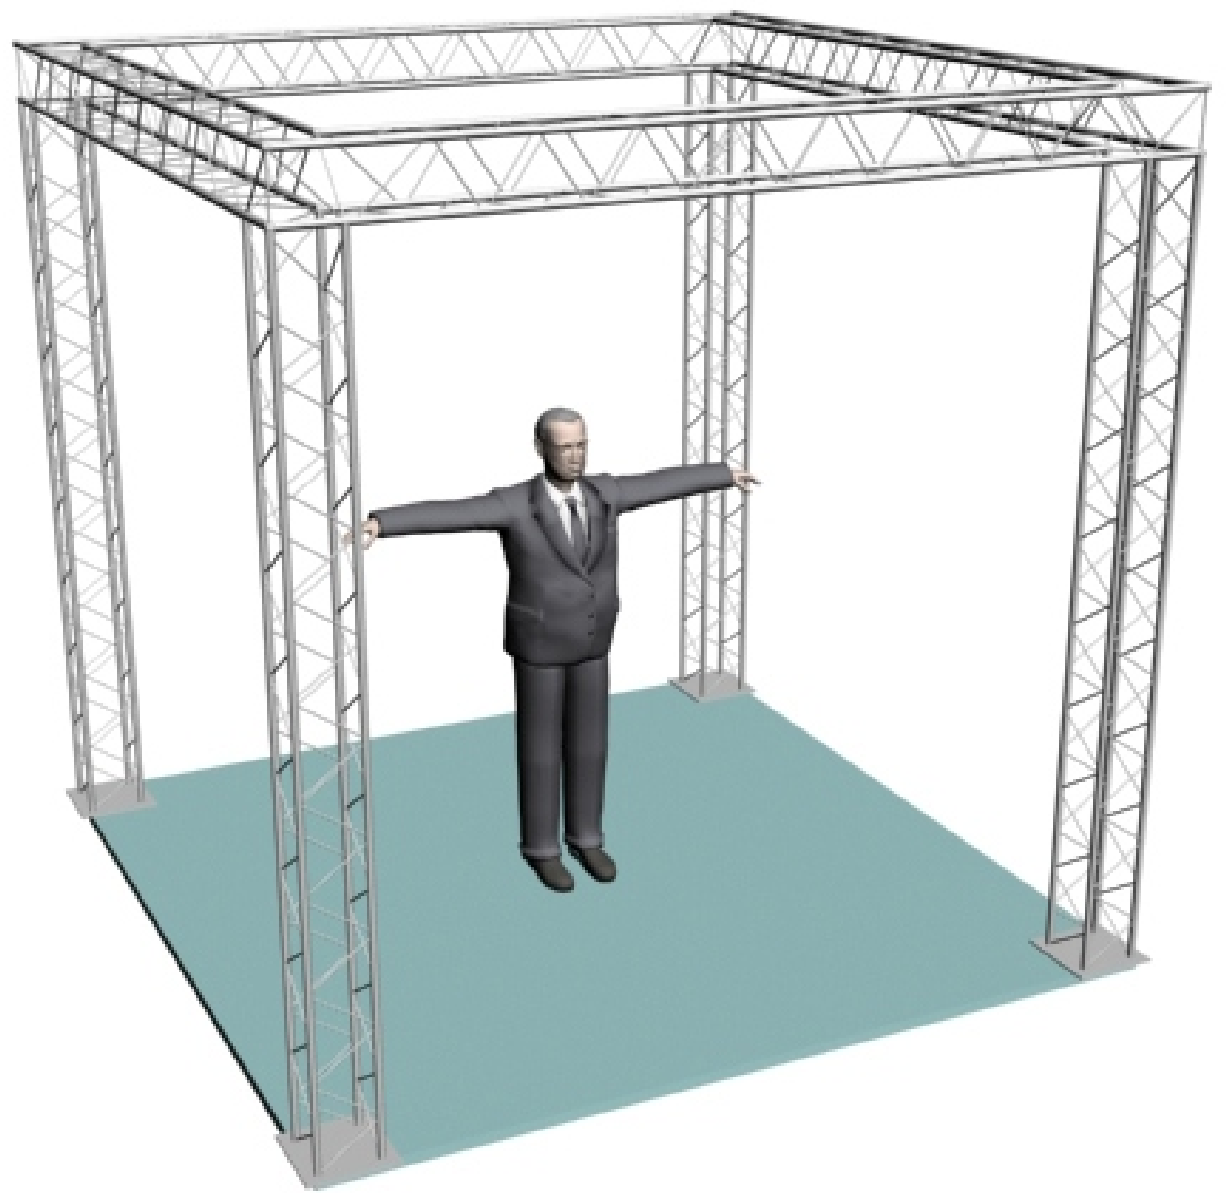

System 94-101 9" PROFILE TRUSS 10'W x 10'D x 10'H - 4 CHORD TRUSS SYSTEM

EXHIBIT AND DISPLAY TRUSS.COM

TEL: 905-509-0331 FAX: 905-509-0476 info@exhibitanddisplaytruss.com