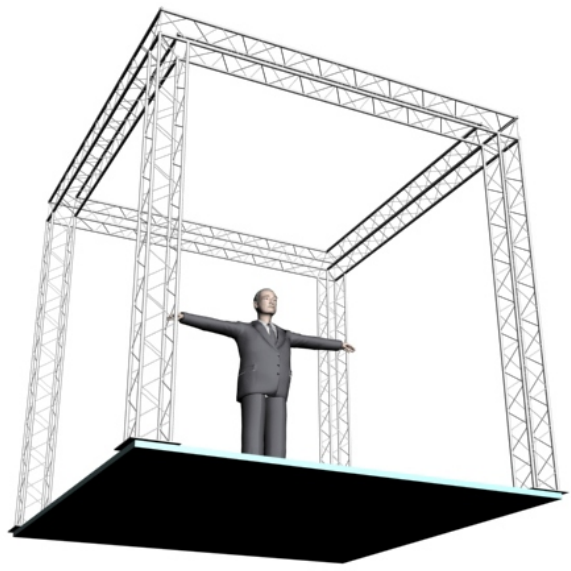

System 94-101 9" PROFILE TRUSS 10'W x 10'D x 10'H - 4 CHORD TRUSS SYSTEM

EXHIBIT AND DISPLAY TRUSS.COM

TEL: 905-509-0331 FAX: 905-509-0476 info@exhibitanddisplaytruss.com