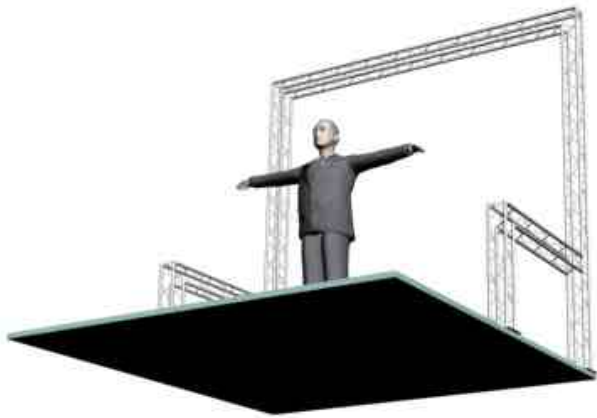

System 64-110

6" PROFILE TRUSS 10'W x 5'D x 10'H - 4 CHORD TRUSS SYSTEM

EXHIBIT AND DISPLAY TRUSS.COM

TEL: 905-509-0331 FAX: 905-509-0476 info@exhibitanddisplaytruss.com