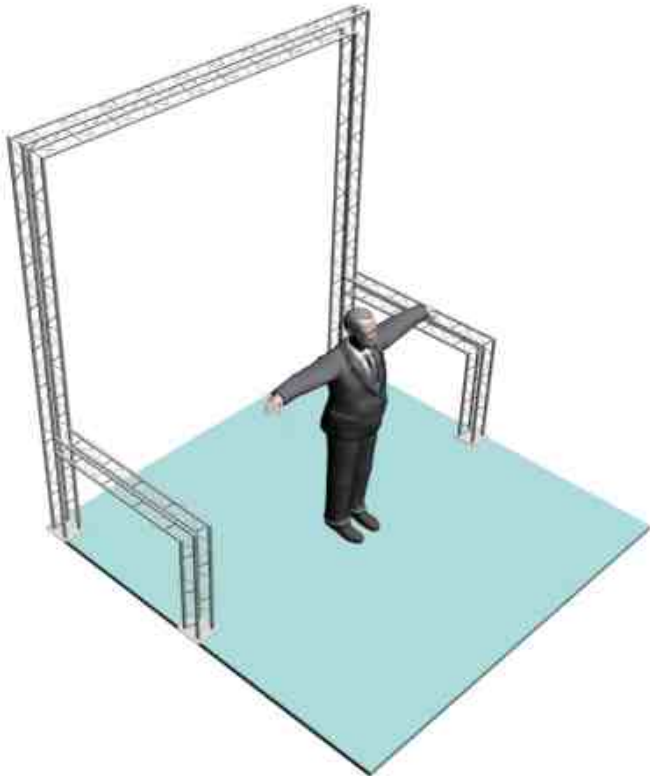

System 64-110

6" PROFILE TRUSS 10'W x 5'D x 10'H - 4 CHORD TRUSS SYSTEM

EXHIBIT AND DISPLAY TRUSS.COM

TEL: 905-509-0331 FAX: 905-509-0476 info@exhibitanddisplaytruss.com