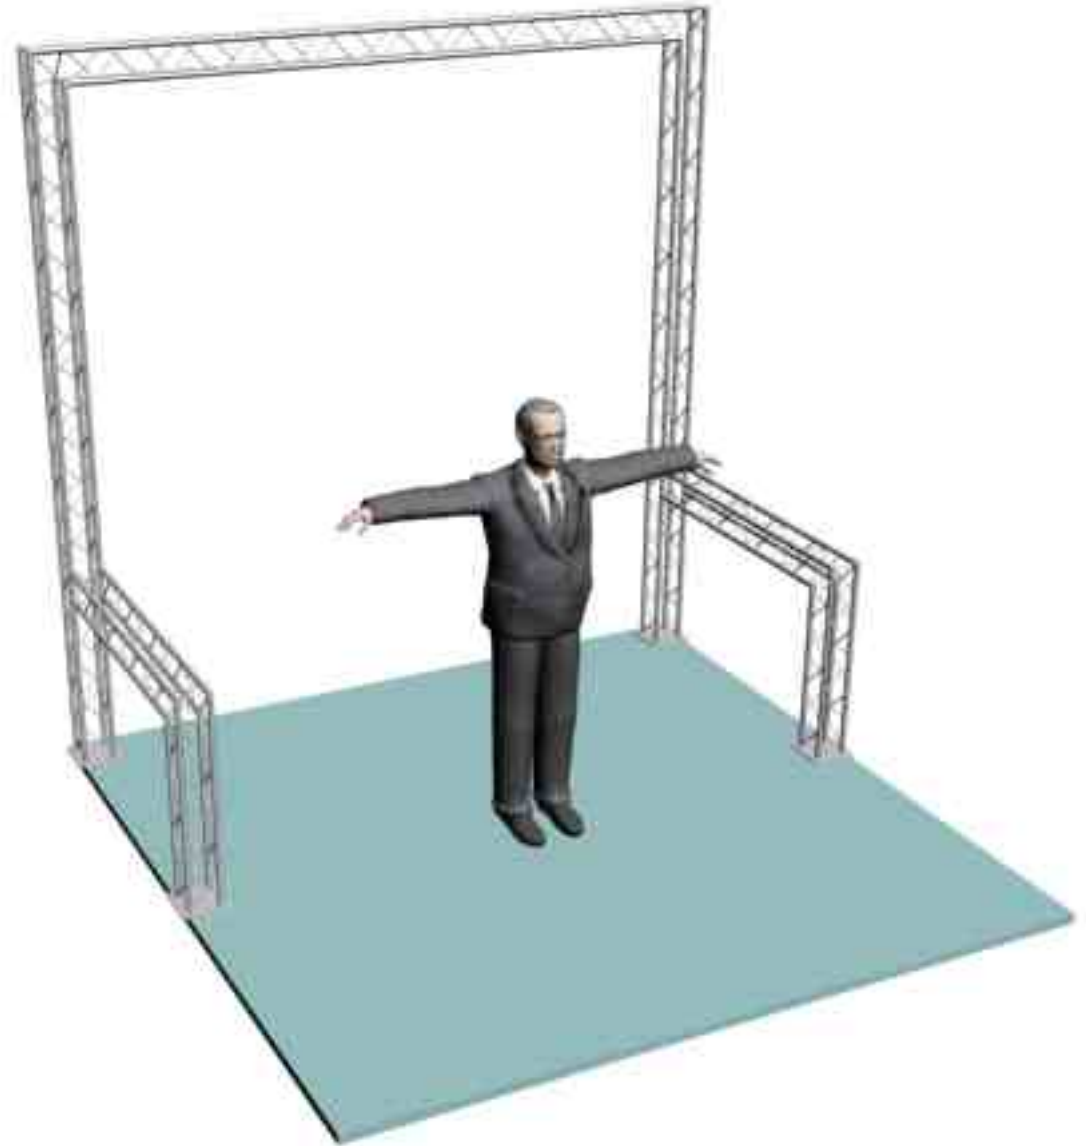

System 64-110

6" PROFILE TRUSS 10'W x 5'D x 10'H - 4 CHORD TRUSS SYSTEM

EXHIBIT AND DISPLAY TRUSS.COM

TEL: 905-509-0331 FAX: 905-509-0476 info@exhibitanddisplaytruss.com