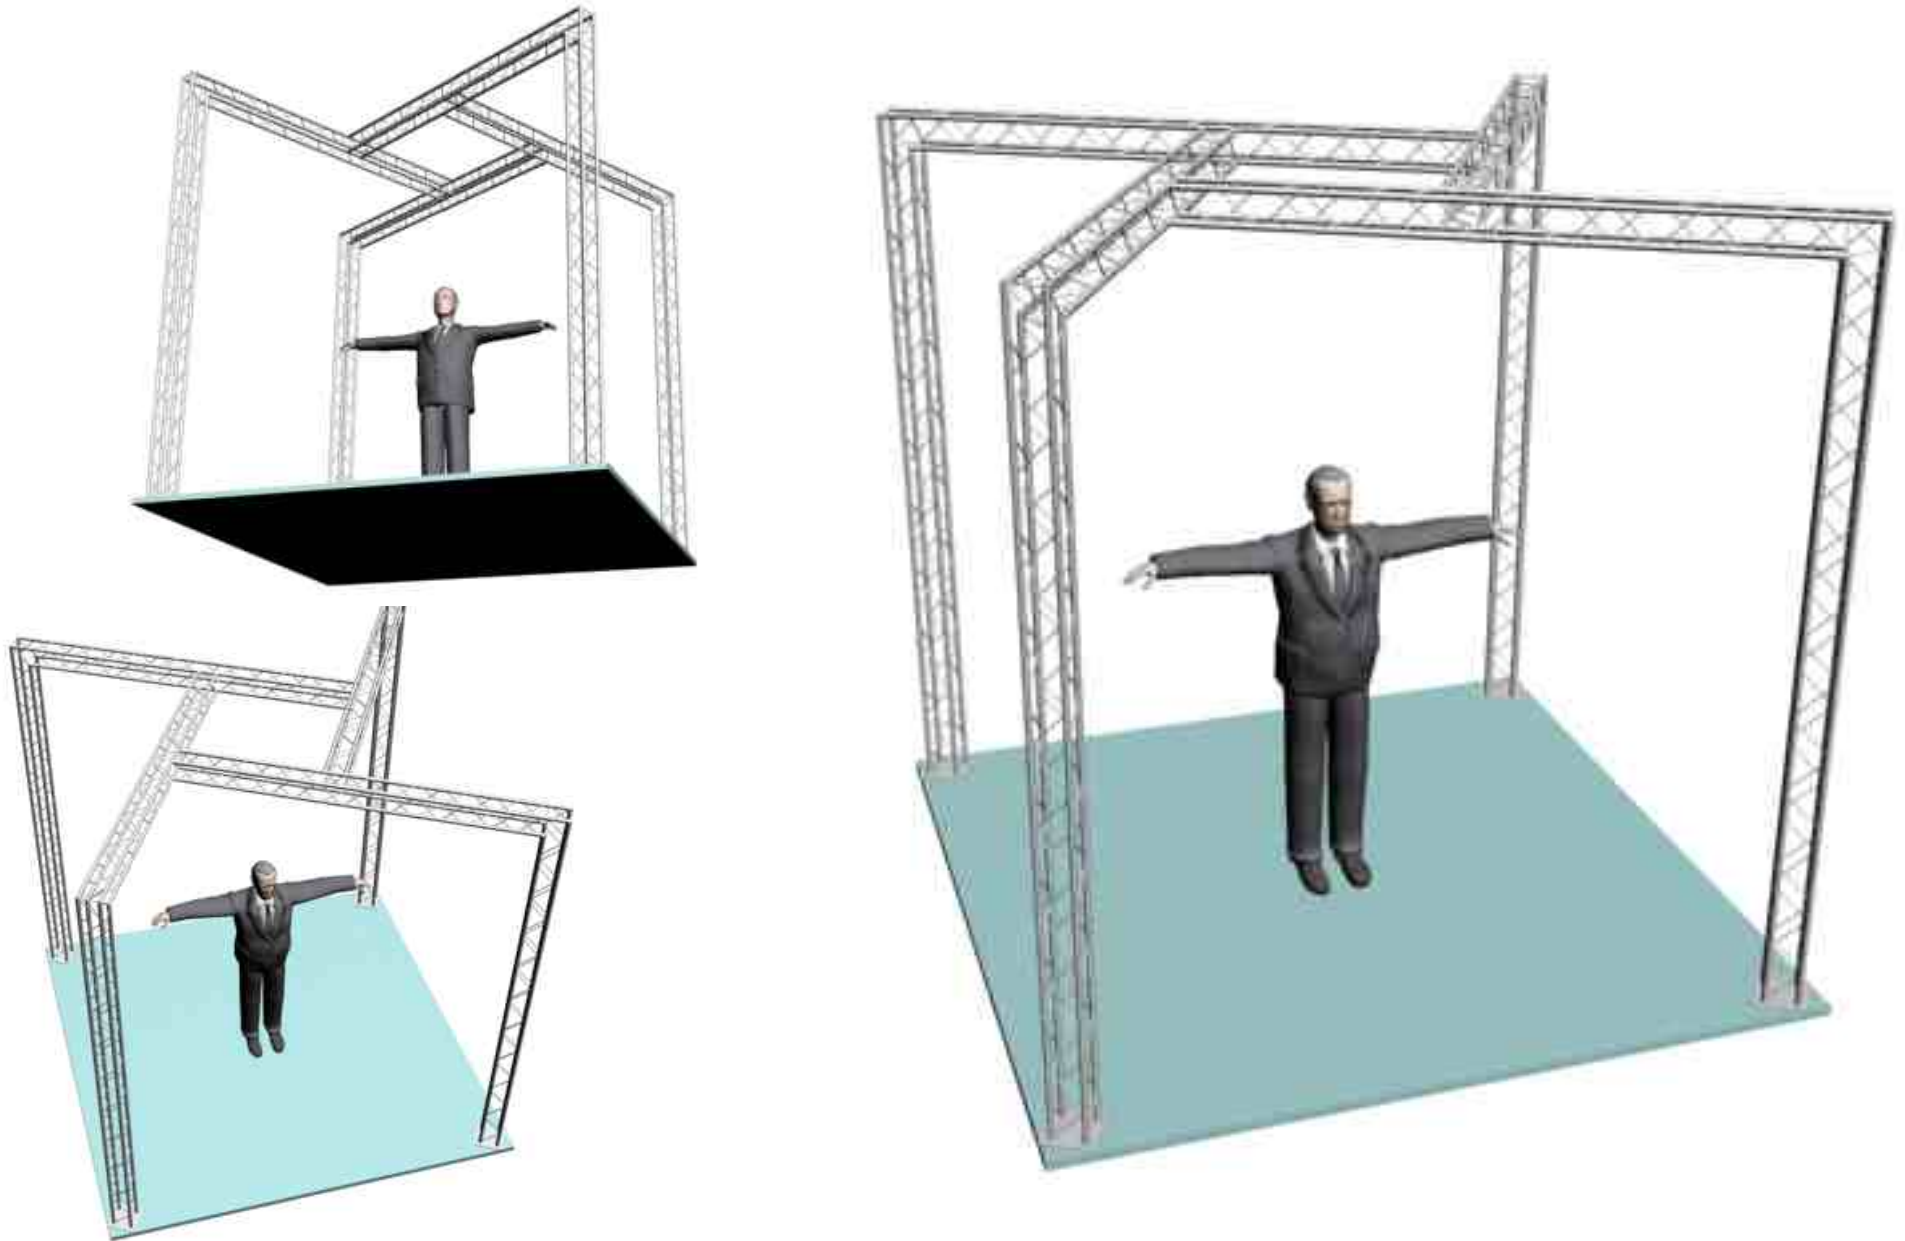

# System 64-109

6" PROFILE TRUSS

10'W x 10'D x 10'H - 4 CHORD TRUSS SYSTEM

EXHIBIT AND DISPLAY TRUSS.COM

TEL: 905-509-0331 FAX: 905-509-0476 info@exhibitanddisplaytruss.com