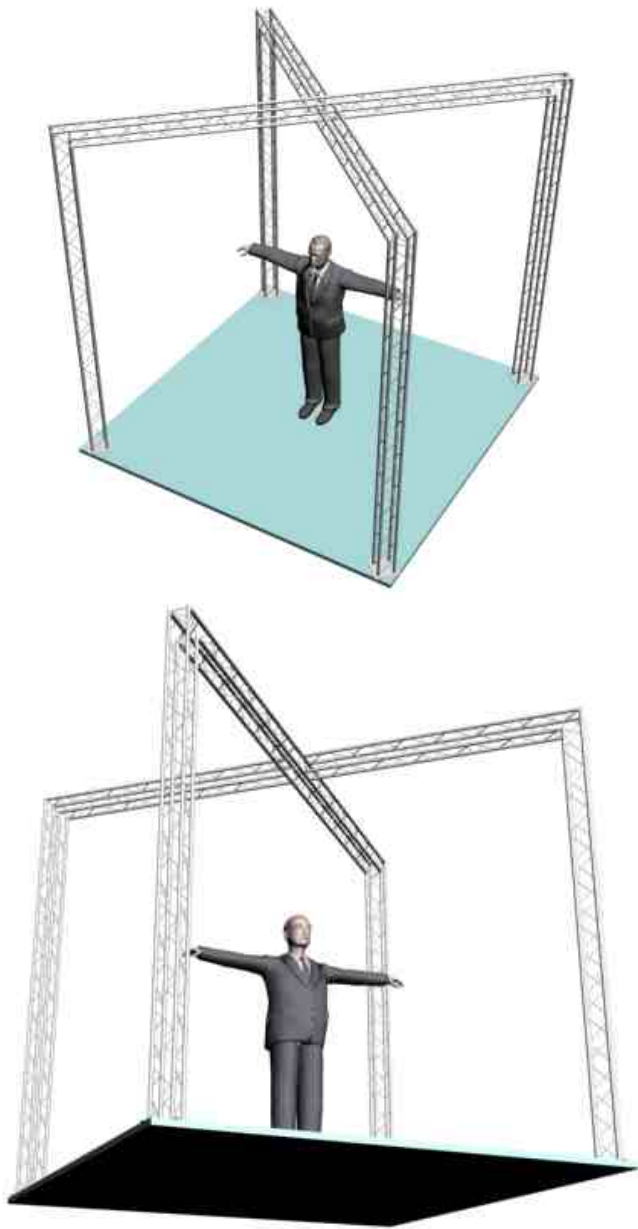

System 64-108

6" PROFILE TRUSS 10'W x 10'D x 10'H - 4 CHORD TRUSS SYSTEM

EXHIBIT AND DISPLAY TRUSS.COM

TEL: 905-509-0331 FAX: 905-509-0476 info@exhibitanddisplaytruss.com