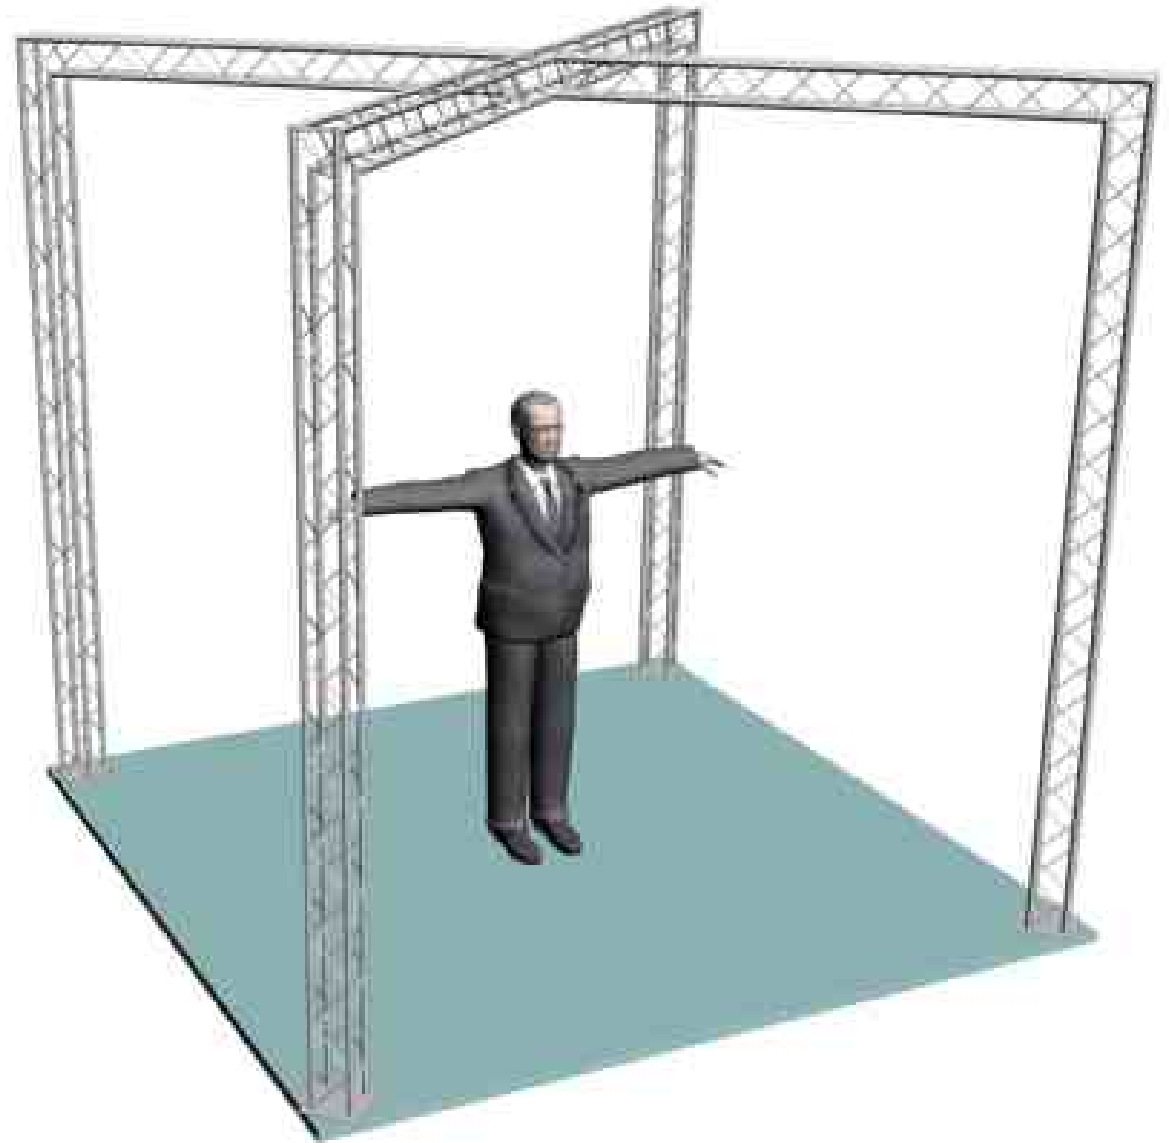

System 64-108

6" PROFILE TRUSS 10'W x 10'D x 10'H - 4 CHORD TRUSS SYSTEM

EXHIBIT AND DISPLAY TRUSS.COM

TEL: 905-509-0331 FAX: 905-509-0476 info@exhibitanddisplaytruss.com