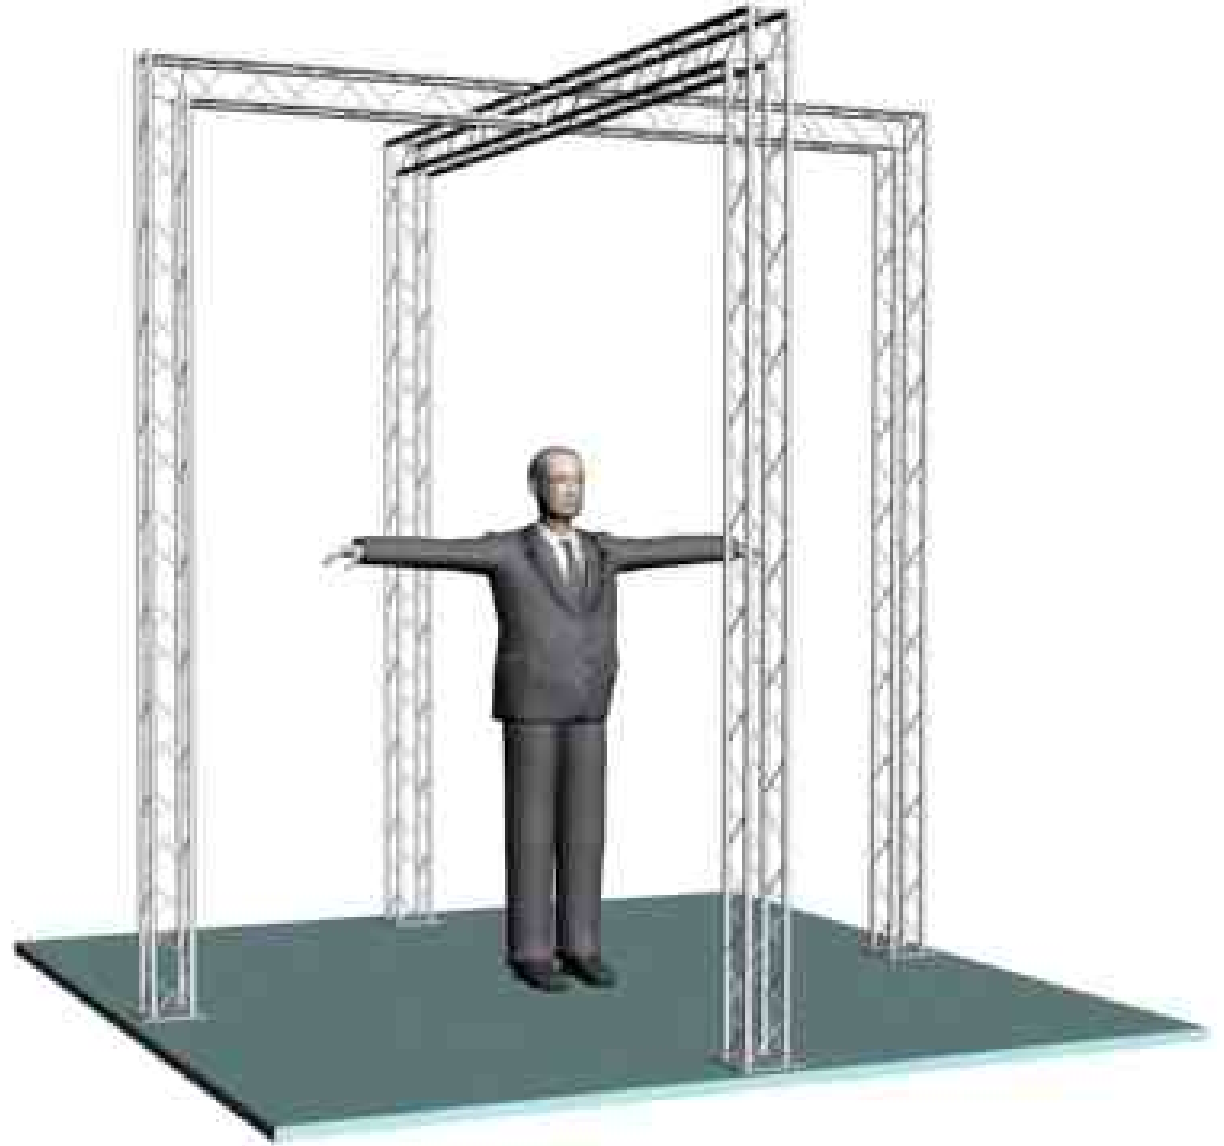

System 64-107

6" PROFILE TRUSS 10'W x 10'D x 10'H - 4 CHORD TRUSS SYSTEM

EXHIBIT AND DISPLAY TRUSS.COM

TEL: 905-509-0331 FAX: 905-509-0476 info@exhibitanddisplaytruss.com