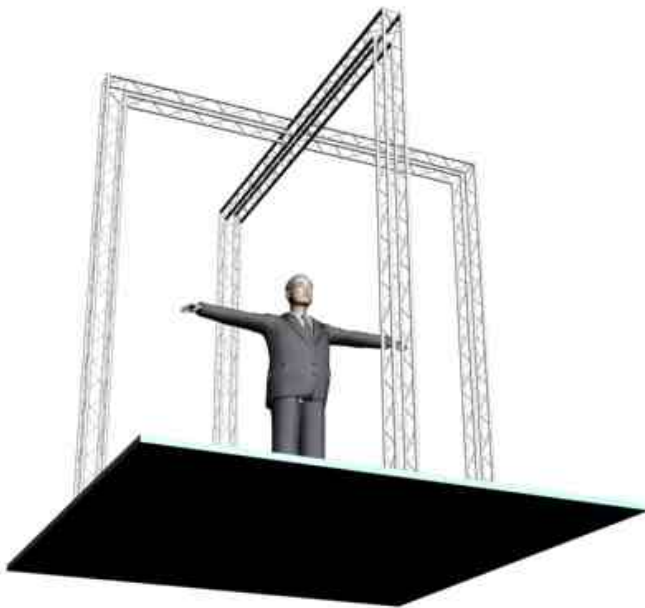

System 64-107

6" PROFILE TRUSS 10'W x 10'D x 10'H - 4 CHORD TRUSS SYSTEM

EXHIBIT AND DISPLAY TRUSS.COM

TEL: 905-509-0331 FAX: 905-509-0476 info@exhibitanddisplaytruss.com