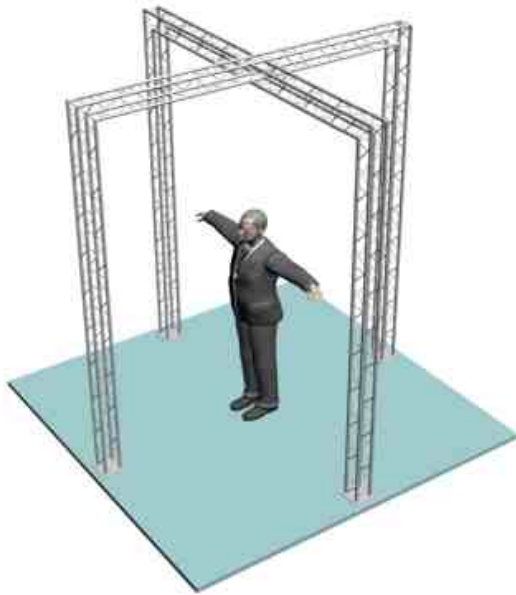

System 64-107

6" PROFILE TRUSS 10'W x 10'D x 10'H - 4 CHORD TRUSS SYSTEM

EXHIBIT AND DISPLAY TRUSS.COM

TEL: 905-509-0331 FAX: 905-509-0476 info@exhibitanddisplaytruss.com