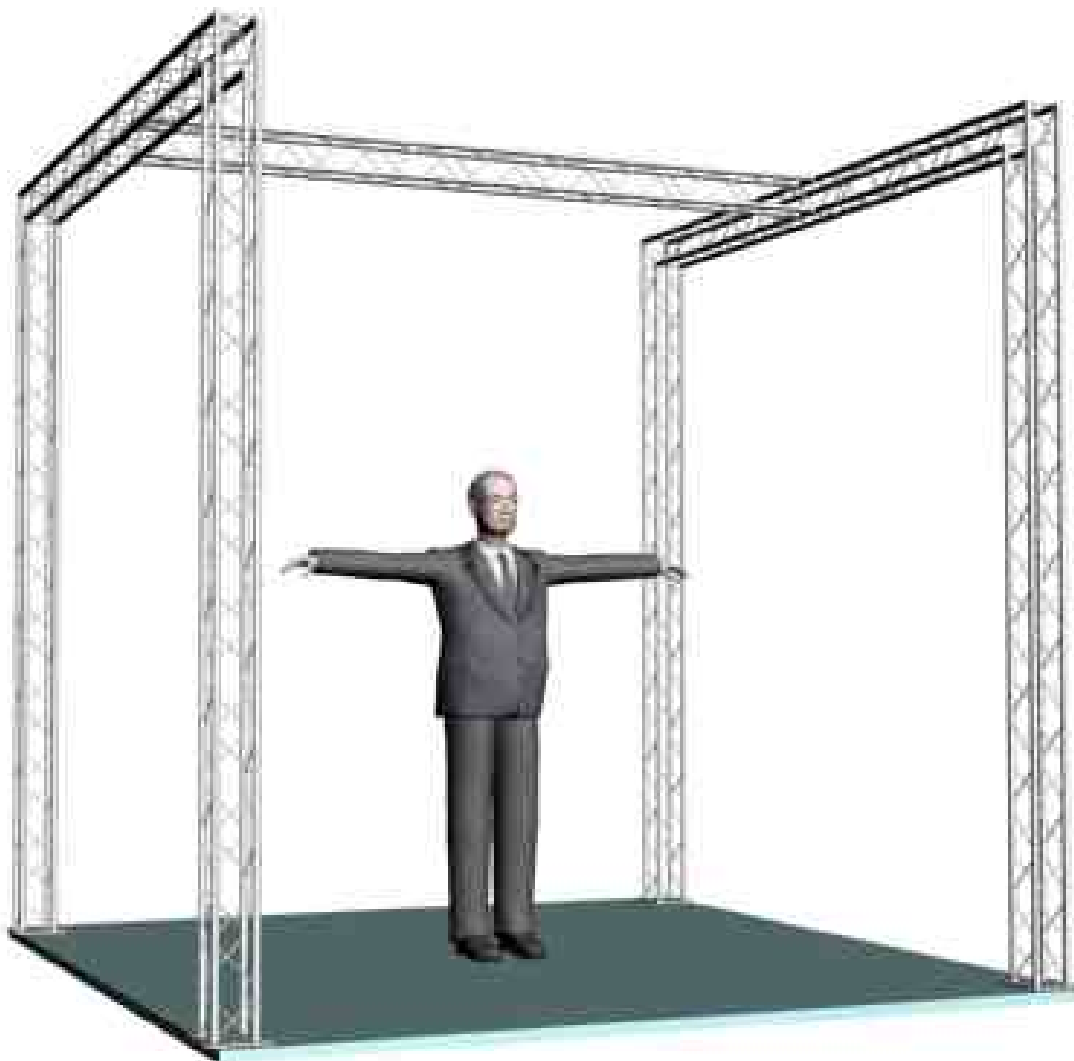

System 64-106

6" PROFILE TRUSS

10'W x 10'D x 10'H - 4 CHORD TRUSS SYSTEM

EXHIBIT AND DISPLAY TRUSS.COM

TEL: 905-509-0331 FAX: 905-509-0476 info@exhibitanddisplaytruss.com