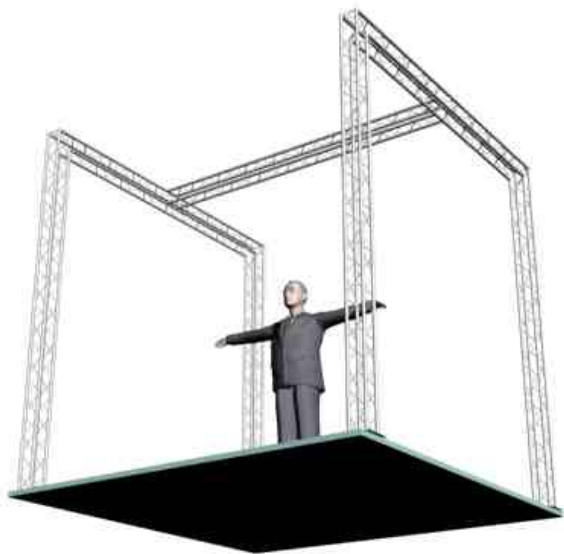

System 64-106

6" PROFILE TRUSS

10'W x 10'D x 10'H - 4 CHORD TRUSS SYSTEM

EXHIBIT AND DISPLAY TRUSS.COM

TEL: 905-509-0331 FAX: 905-509-0476 info@exhibitanddisplaytruss.com