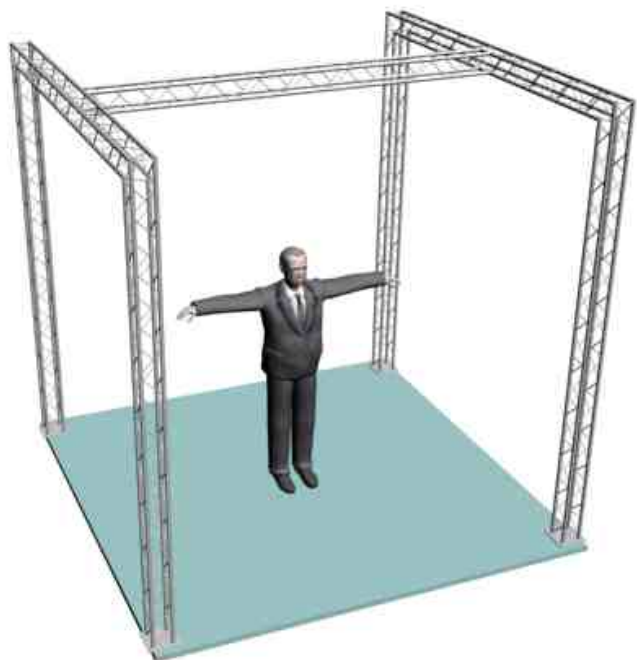

System 64-106

6" PROFILE TRUSS

10'W x 10'D x 10'H - 4 CHORD TRUSS SYSTEM

EXHIBIT AND DISPLAY TRUSS.COM

TEL: 905-509-0331 FAX: 905-509-0476 info@exhibitanddisplaytruss.com