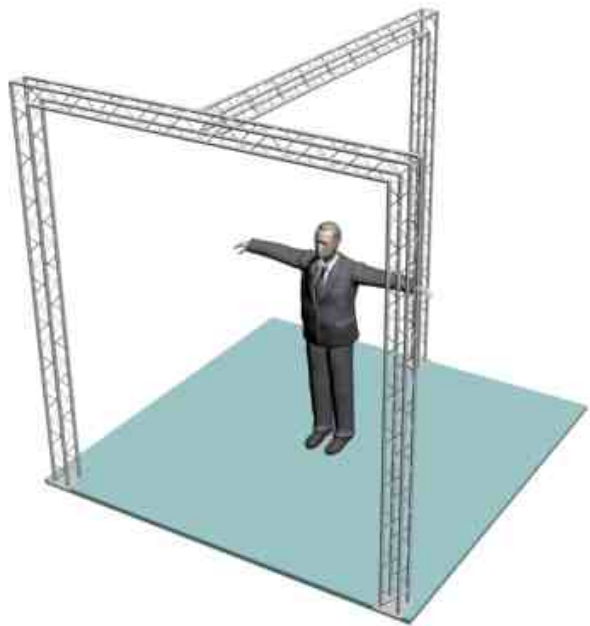

System 64-105 6" PROFILE TRUSS 10'W x 10'D x 10'H - 4 CHORD TRUSS SYSTEM

EXHIBIT AND DISPLAY TRUSS.COM

TEL: 905-509-0331 FAX: 905-509-0476 info@exhibitanddisplaytruss.com