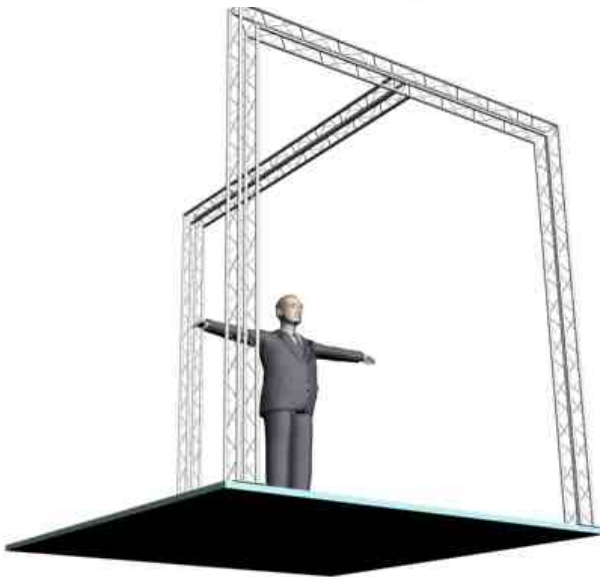

System 64-105 6" PROFILE TRUSS 10'W x 10'D x 10'H - 4 CHORD TRUSS SYSTEM

EXHIBIT AND DISPLAY TRUSS.COM

TEL: 905-509-0331 FAX: 905-509-0476 info@exhibitanddisplaytruss.com