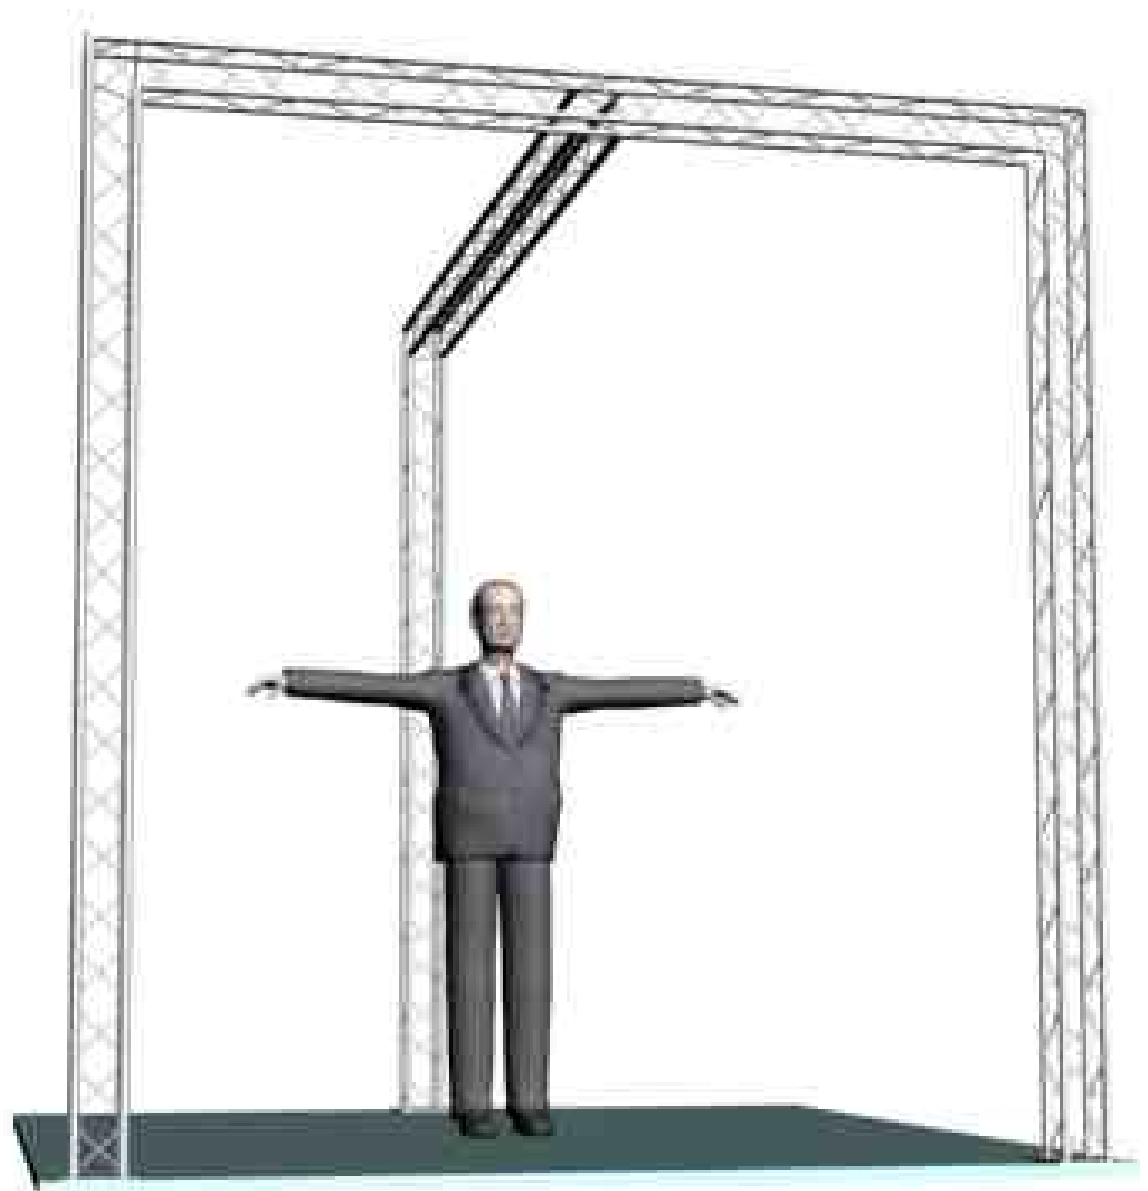

System 64-105 6" PROFILE TRUSS 10'W x 10'D x 10'H - 4 CHORD TRUSS SYSTEM

EXHIBIT AND DISPLAY TRUSS.COM

TEL: 905-509-0331 FAX: 905-509-0476 info@exhibitanddisplaytruss.com