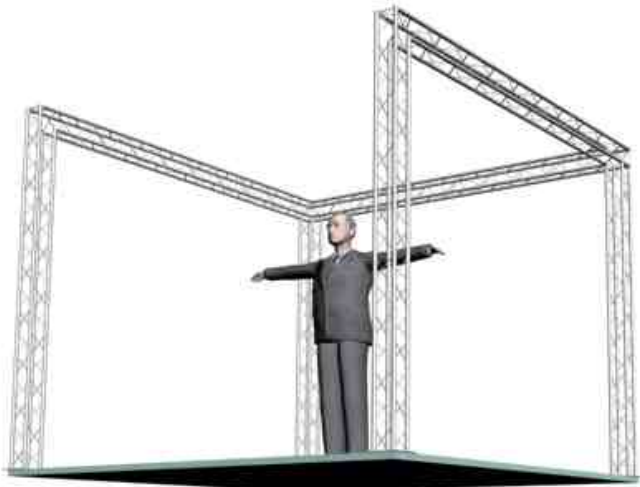

System 64-104 6" PROFILE TRUSS 10'W x 10'D x 8'H - 4 CHORD TRUSS SYSTEM

EXHIBIT AND DISPLAY TRUSS.COM

TEL: 905-509-0331 FAX: 905-509-0476 info@exhibitanddisplaytruss.com