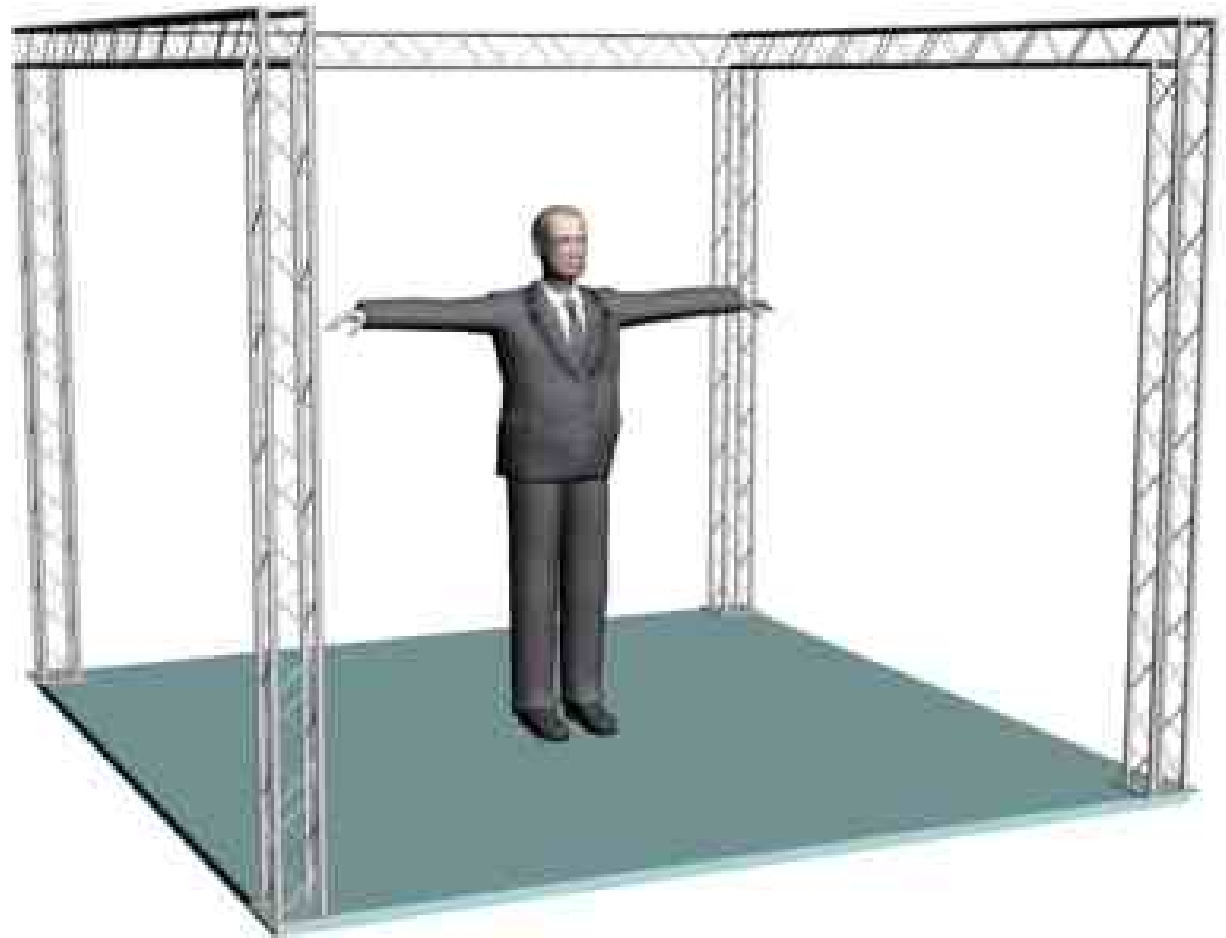

System 64-104 6" PROFILE TRUSS 10'W x 10'D x 8'H - 4 CHORD TRUSS SYSTEM

EXHIBIT AND DISPLAY TRUSS.COM

TEL: 905-509-0331 FAX: 905-509-0476 info@exhibitanddisplaytruss.com