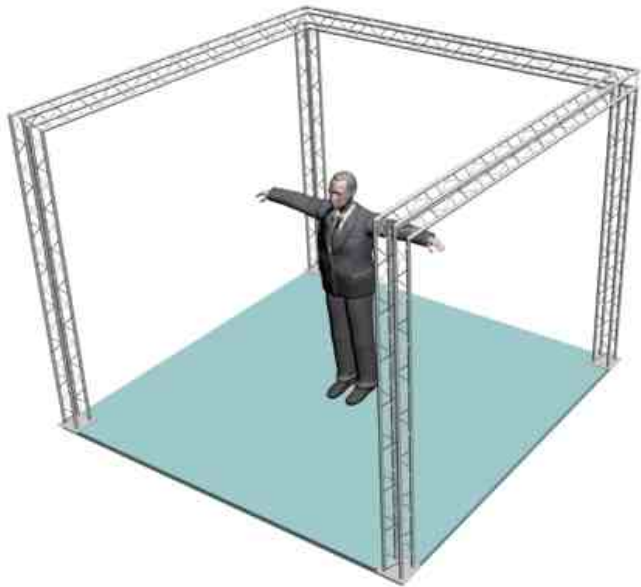

System 64-104 6" PROFILE TRUSS 10'W x 10'D x 8'H - 4 CHORD TRUSS SYSTEM

EXHIBIT AND DISPLAY TRUSS.COM

TEL: 905-509-0331 FAX: 905-509-0476 info@exhibitanddisplaytruss.com