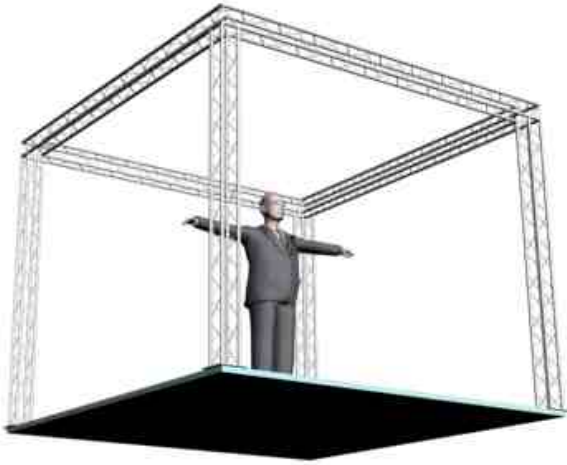

System 64-103

6" PROFILE TRUSS

10'W x 10'D x 8'H - 4 CHORD TRUSS SYSTEM

EXHIBIT AND DISPLAY TRUSS.COM

TEL: 905-509-0331 FAX: 905-509-0476 info@exhibitanddisplaytruss.com