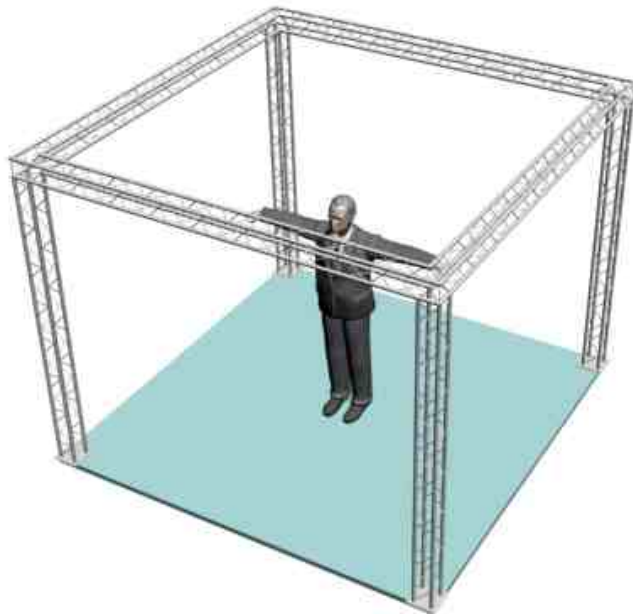

System 64-103

6" PROFILE TRUSS

10'W x 10'D x 8'H - 4 CHORD TRUSS SYSTEM

EXHIBIT AND DISPLAY TRUSS.COM

TEL: 905-509-0331 FAX: 905-509-0476 info@exhibitanddisplaytruss.com