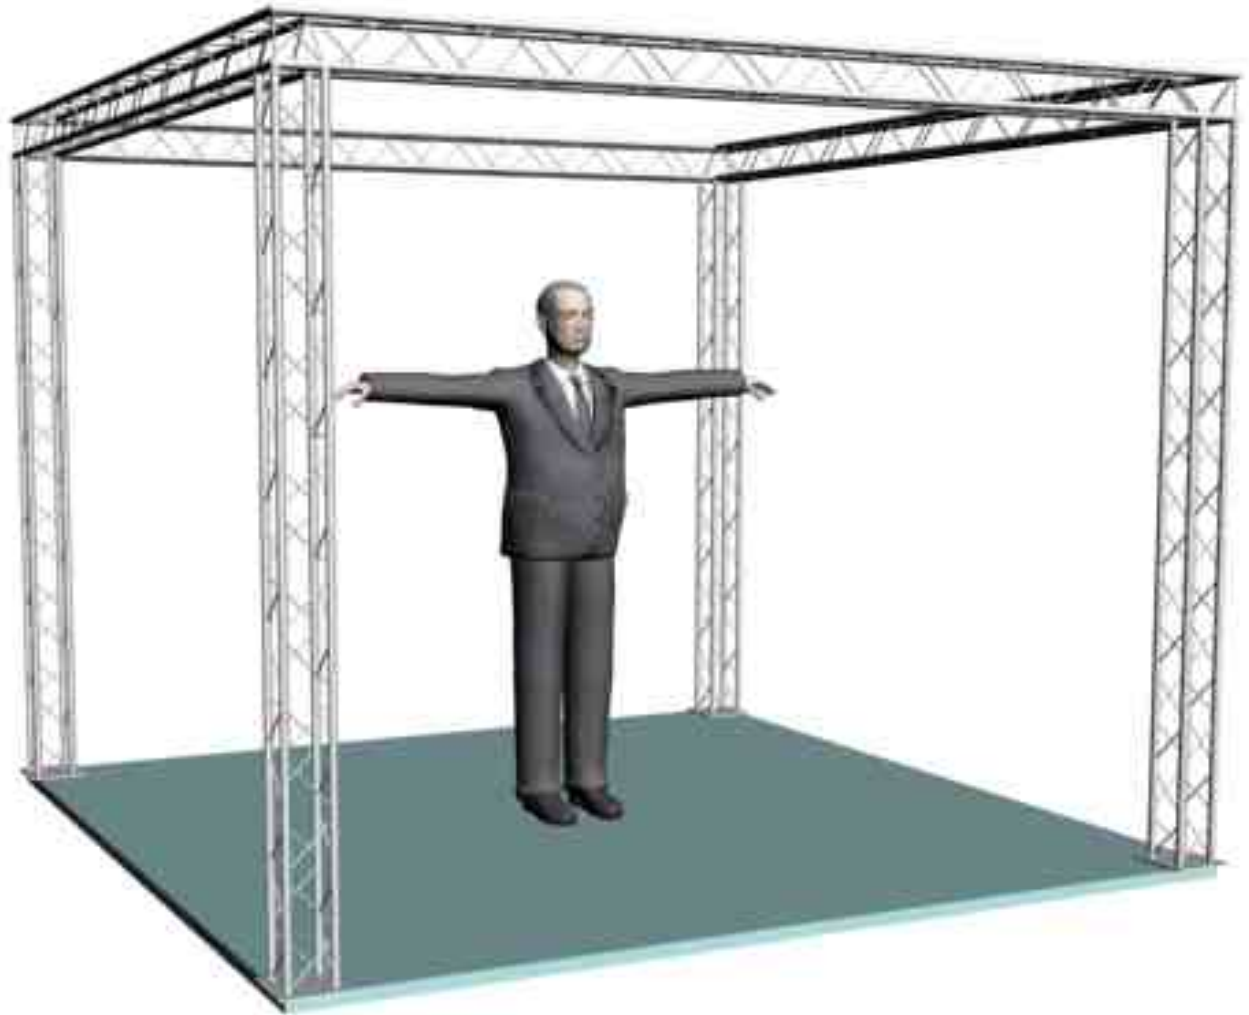

System 64-103

6" PROFILE TRUSS

10'W x 10'D x 8'H - 4 CHORD TRUSS SYSTEM

EXHIBIT AND DISPLAY TRUSS.COM

TEL: 905-509-0331 FAX: 905-509-0476 info@exhibitanddisplaytruss.com