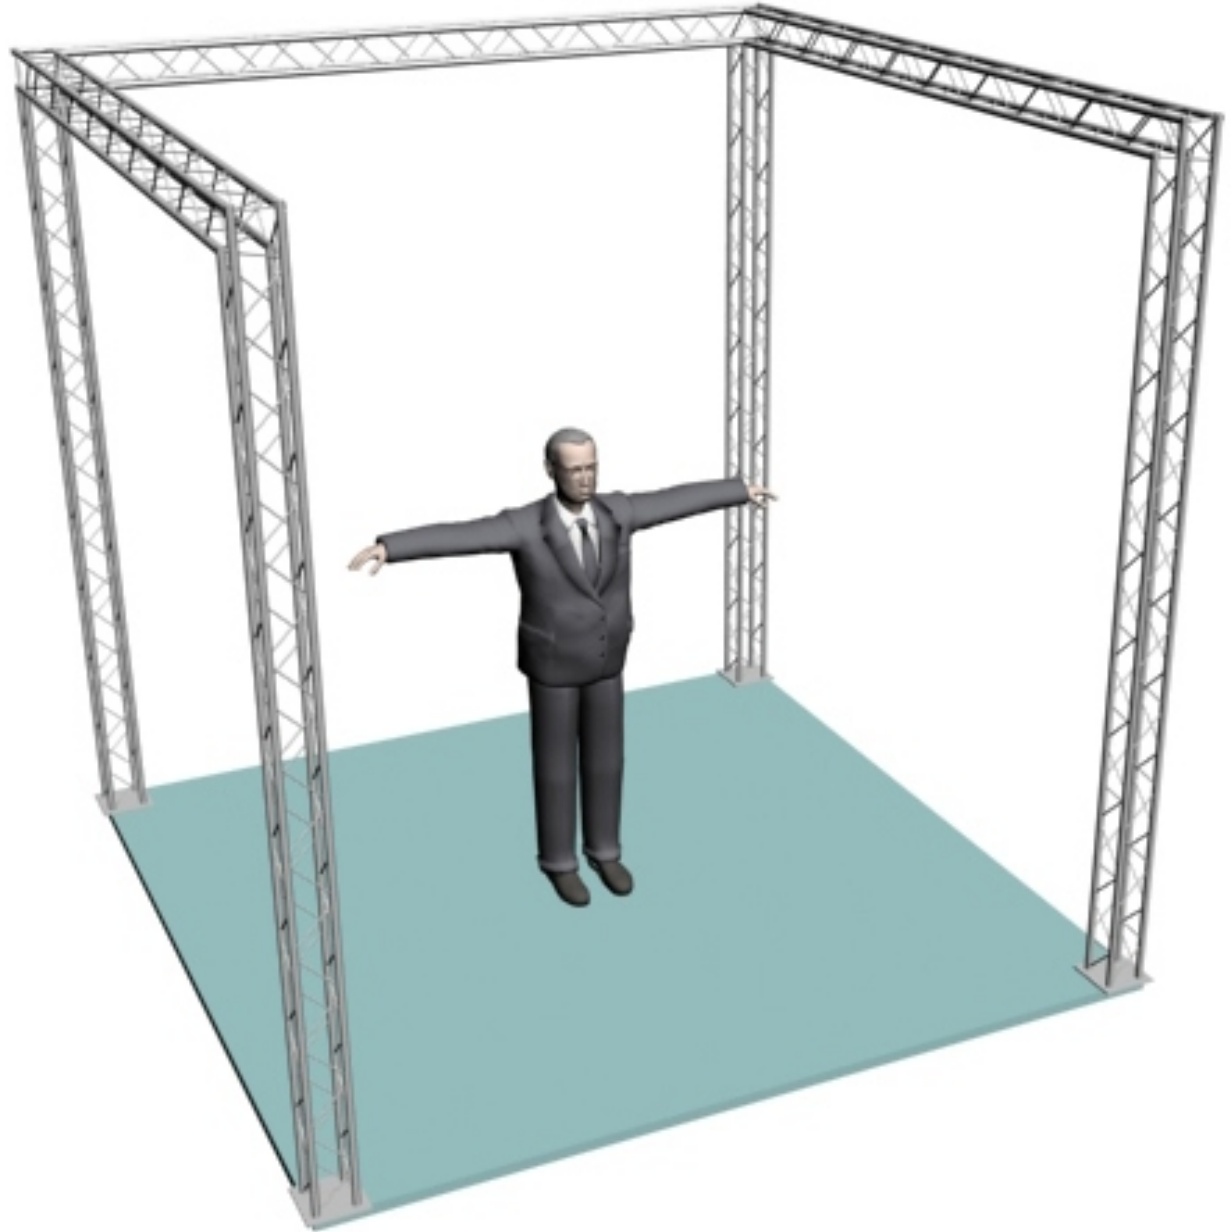

System 64-102 6" PROFILE TRUSS 10'W x 10'D x 10'H - 4 CHORD TRUSS SYSTEM

EXHIBIT AND DISPLAY TRUSS.COM

TEL: 905-509-0331 FAX: 905-509-0476 info@exhibitanddisplaytruss.com