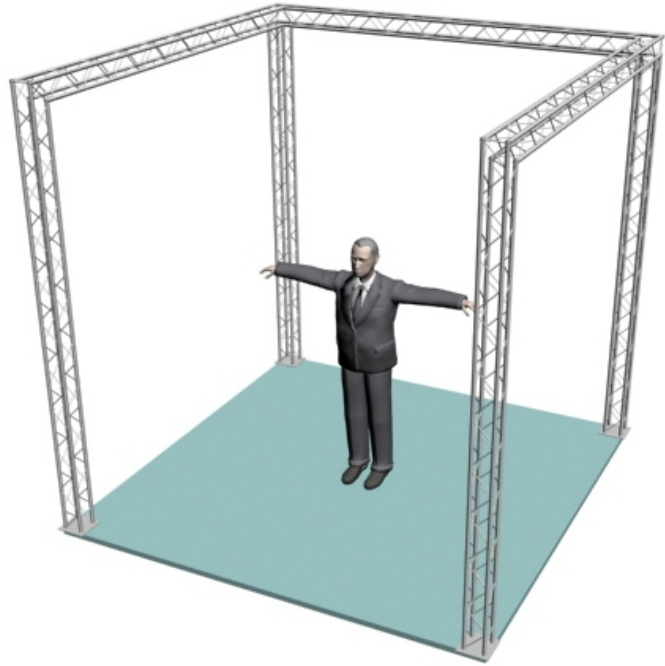

System 64-102 6" PROFILE TRUSS 10'W x 10'D x 10'H - 4 CHORD TRUSS SYSTEM

EXHIBIT AND DISPLAY TRUSS.COM

TEL: 905-509-0331 FAX: 905-509-0476 info@exhibitanddisplaytruss.com