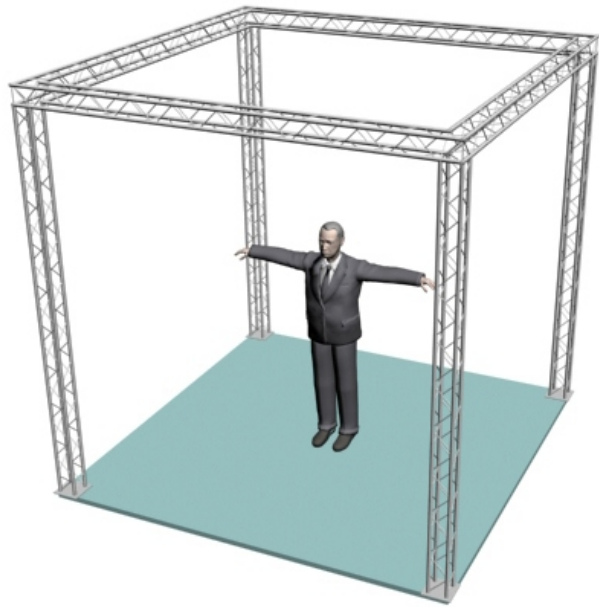

System 64-101 6" PROFILE TRUSS 10'W x 10'D x 10'H - 4 CHORD TRUSS SYSTEM

EXHIBIT AND DISPLAY TRUSS.COM

TEL: 905-509-0331 FAX: 905-509-0476 info@exhibitanddisplaytruss.com