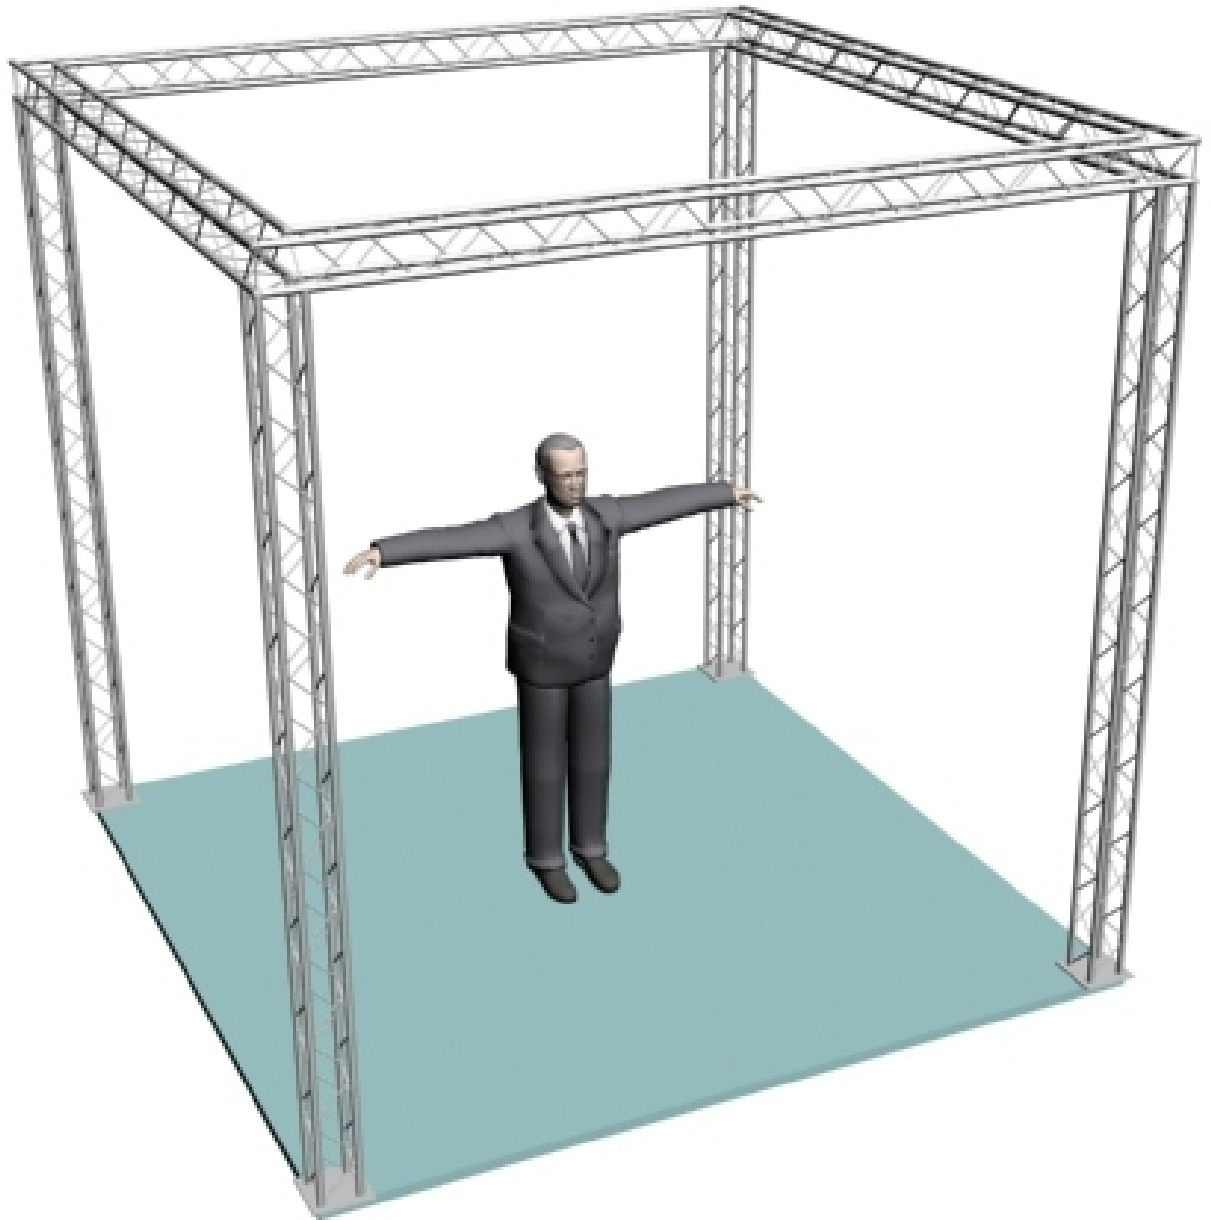

System 64-101 6" PROFILE TRUSS 10'W x 10'D x 10'H - 4 CHORD TRUSS SYSTEM

EXHIBIT AND DISPLAY TRUSS.COM

TEL: 905-509-0331 FAX: 905-509-0476 info@exhibitanddisplaytruss.com