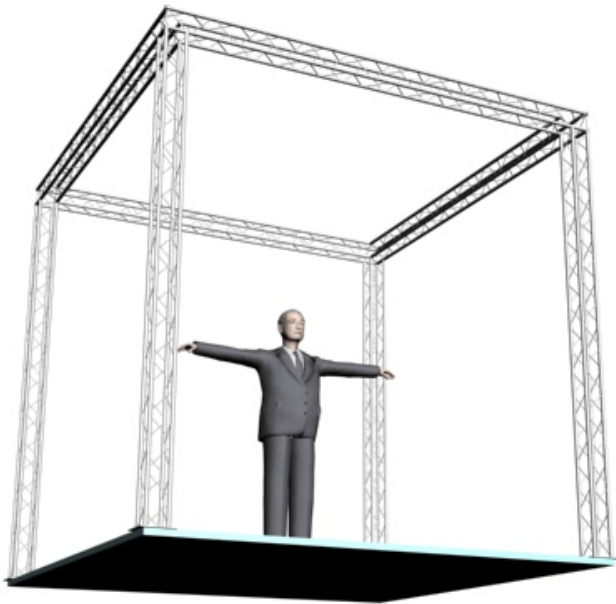

System 64-101 6" PROFILE TRUSS 10'W x 10'D x 10'H - 4 CHORD TRUSS SYSTEM

EXHIBIT AND DISPLAY TRUSS.COM

TEL: 905-509-0331 FAX: 905-509-0476 info@exhibitanddisplaytruss.com