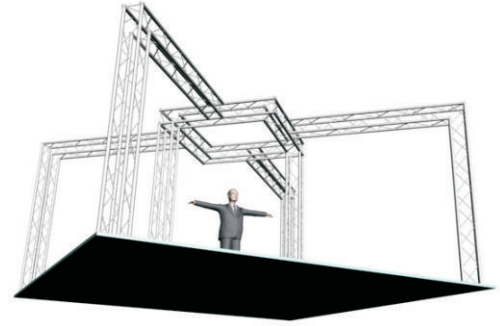

System 124-402

12" PROFILE TRUSS 20'W x 20'D x 10'H · 4 CHORD TRUSS SYSTEM

EXHIBIT AND DISPLAY TRUSS.COM

TEL: 905-509-0331 FAX: 905-509-0476 info@exhibitanddisplaytruss.com