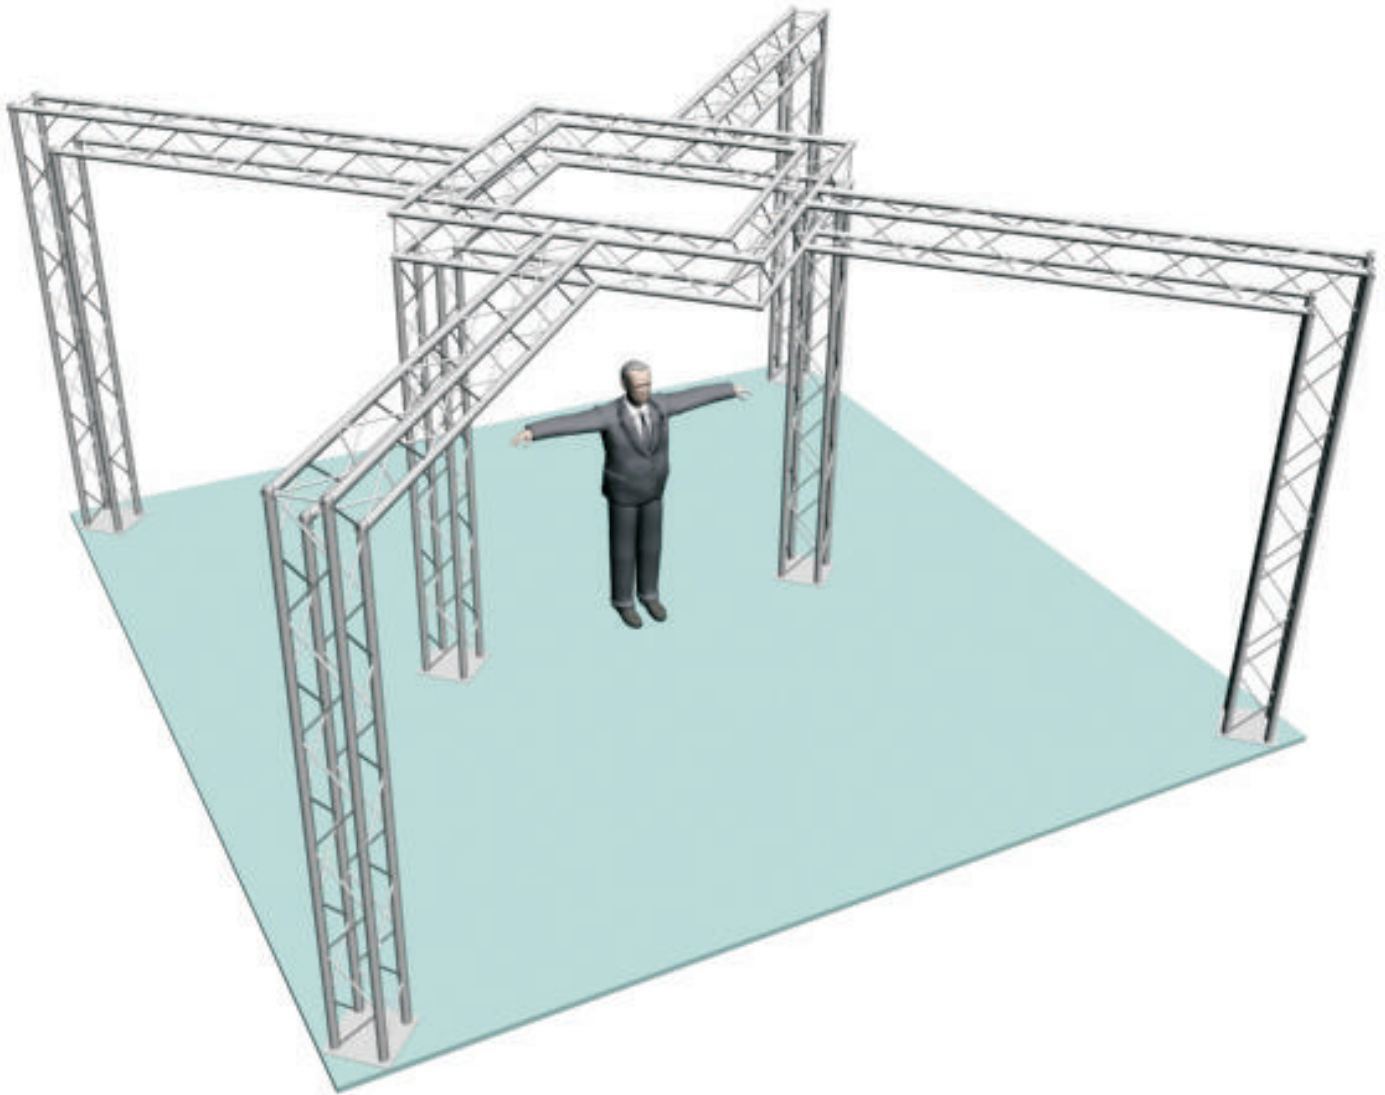

System 124-402

12" PROFILE TRUSS 20'W x 20'D x 10'H · 4 CHORD TRUSS SYSTEM

EXHIBIT AND DISPLAY TRUSS.COM

TEL: 905-509-0331 FAX: 905-509-0476 info@exhibitanddisplaytruss.com