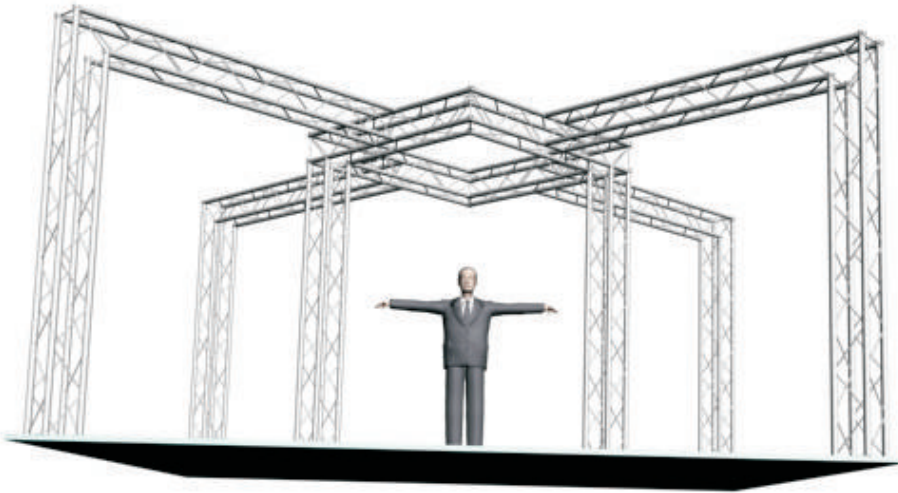

System 124-402

12" PROFILE TRUSS 20'W x 20'D x 10'H · 4 CHORD TRUSS SYSTEM

EXHIBIT AND DISPLAY TRUSS.COM

TEL: 905-509-0331 FAX: 905-509-0476 info@exhibitanddisplaytruss.com