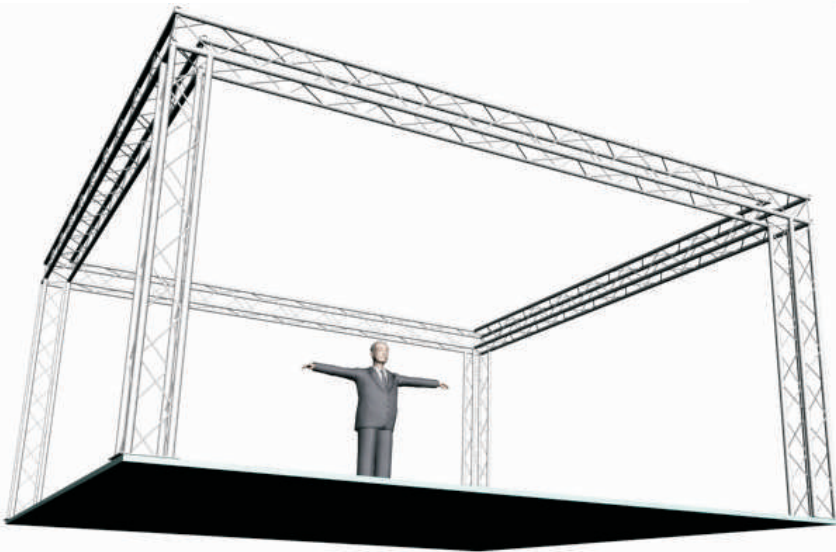

System 124-401

12" PROFILE TRUSS 20'W x 20'D x 10'H · 4 CHORD TRUSS SYSTEM

EXHIBIT AND DISPLAY TRUSS.COM

TEL: 905-509-0331 FAX: 905-509-0476 info@exhibitanddisplaytruss.com