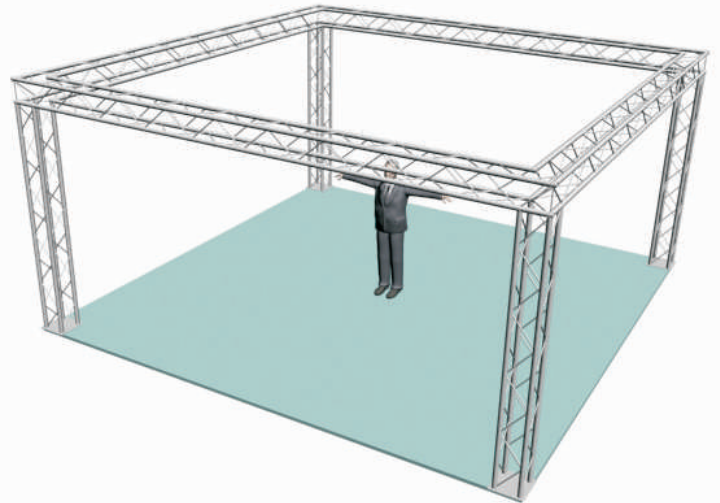

System 124-401

12" PROFILE TRUSS 20'W x 20'D x 10'H · 4 CHORD TRUSS SYSTEM

EXHIBIT AND DISPLAY TRUSS.COM

TEL: 905-509-0331 FAX: 905-509-0476 info@exhibitanddisplaytruss.com