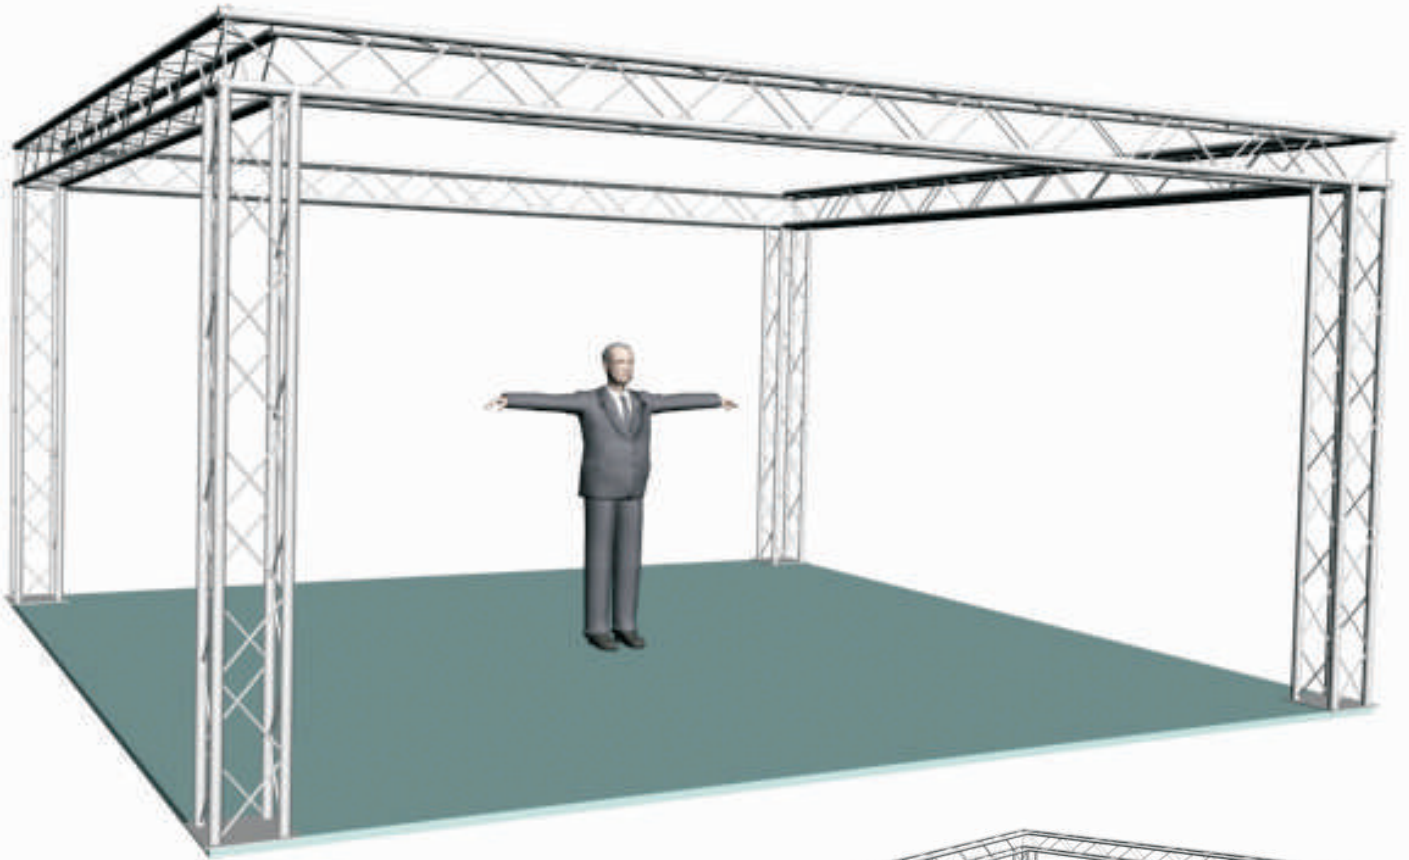

System 124-401

12" PROFILE TRUSS 20'W x 20'D x 10'H · 4 CHORD TRUSS SYSTEM

EXHIBIT AND DISPLAY TRUSS.COM

TEL: 905-509-0331 FAX: 905-509-0476 info@exhibitanddisplaytruss.com