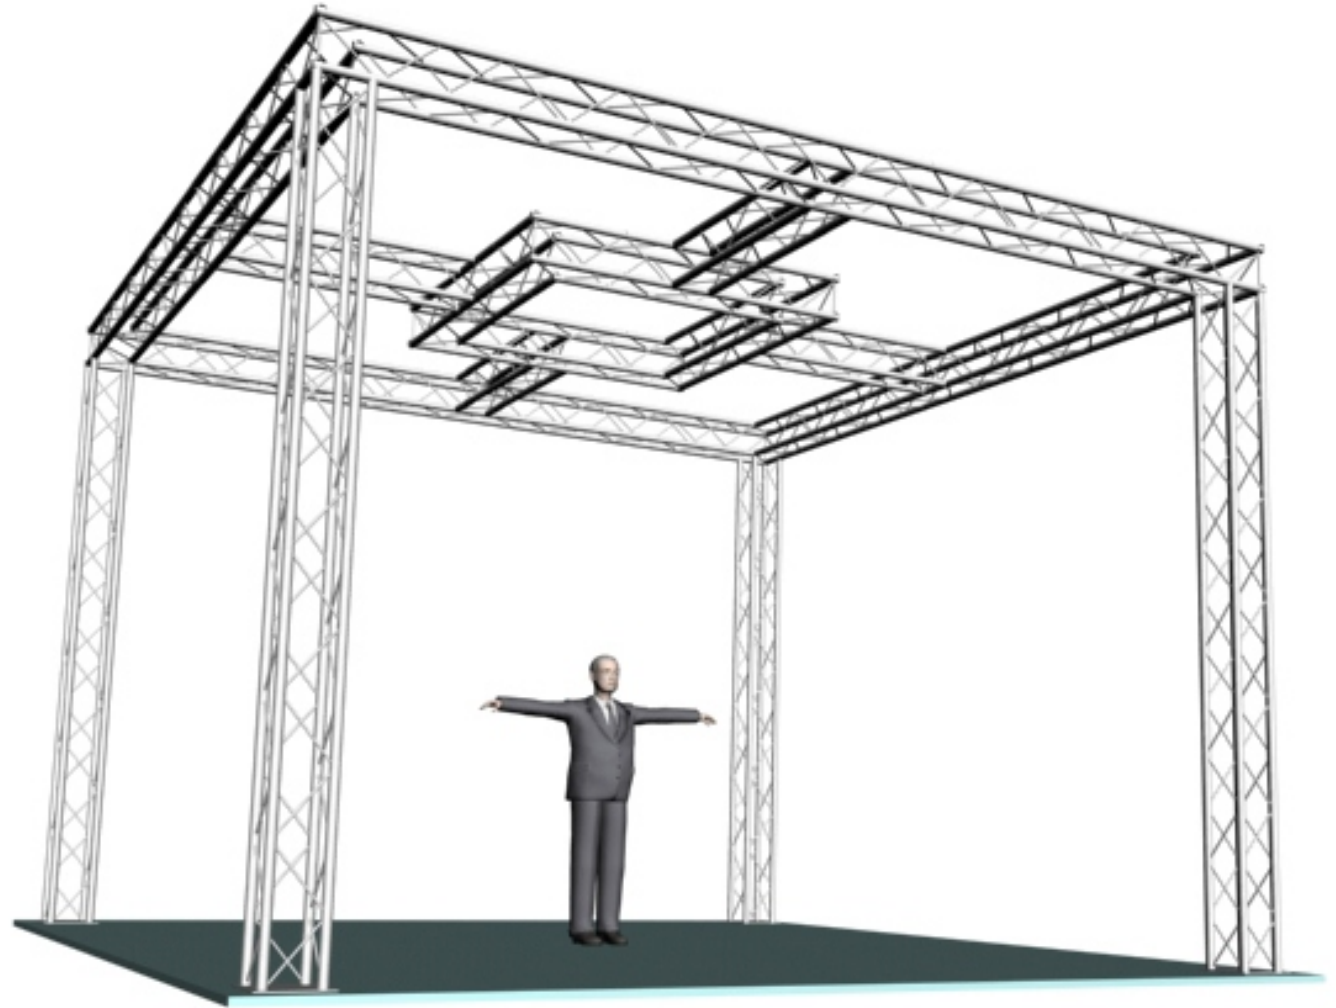

SYSTEM 124-303

12" PROFILE TRUSS - 20'W x 20'D x 14'H 4 CHORD TRUSS SYSTEM

EXHIBIT AND DISPLAY TRUSS.COM

TEL: 905-509-0331 FAX: 905-509-0476 info@exhibitanddisplaytruss.com