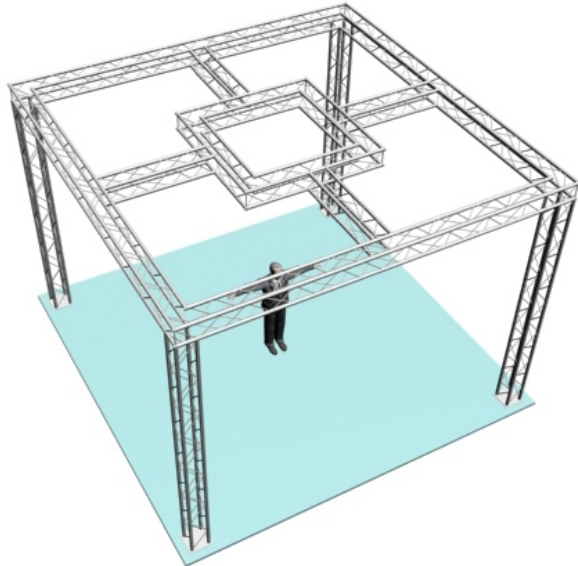

SYSTEM 124-303

12" PROFILE TRUSS - 20'W x 20'D x 14'H 4 CHORD TRUSS SYSTEM

EXHIBIT AND DISPLAY TRUSS.COM

TEL: 905-509-0331 FAX: 905-509-0476 info@exhibitanddisplaytruss.com