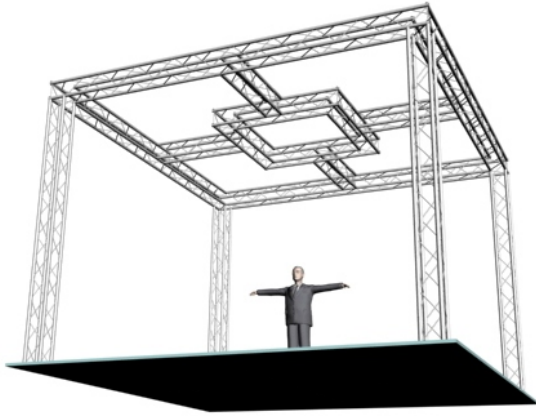

SYSTEM 124-303

12" PROFILE TRUSS - 20'W x 20'D x 14'H 4 CHORD TRUSS SYSTEM

EXHIBIT AND DISPLAY TRUSS.COM

TEL: 905-509-0331 FAX: 905-509-0476 info@exhibitanddisplaytruss.com