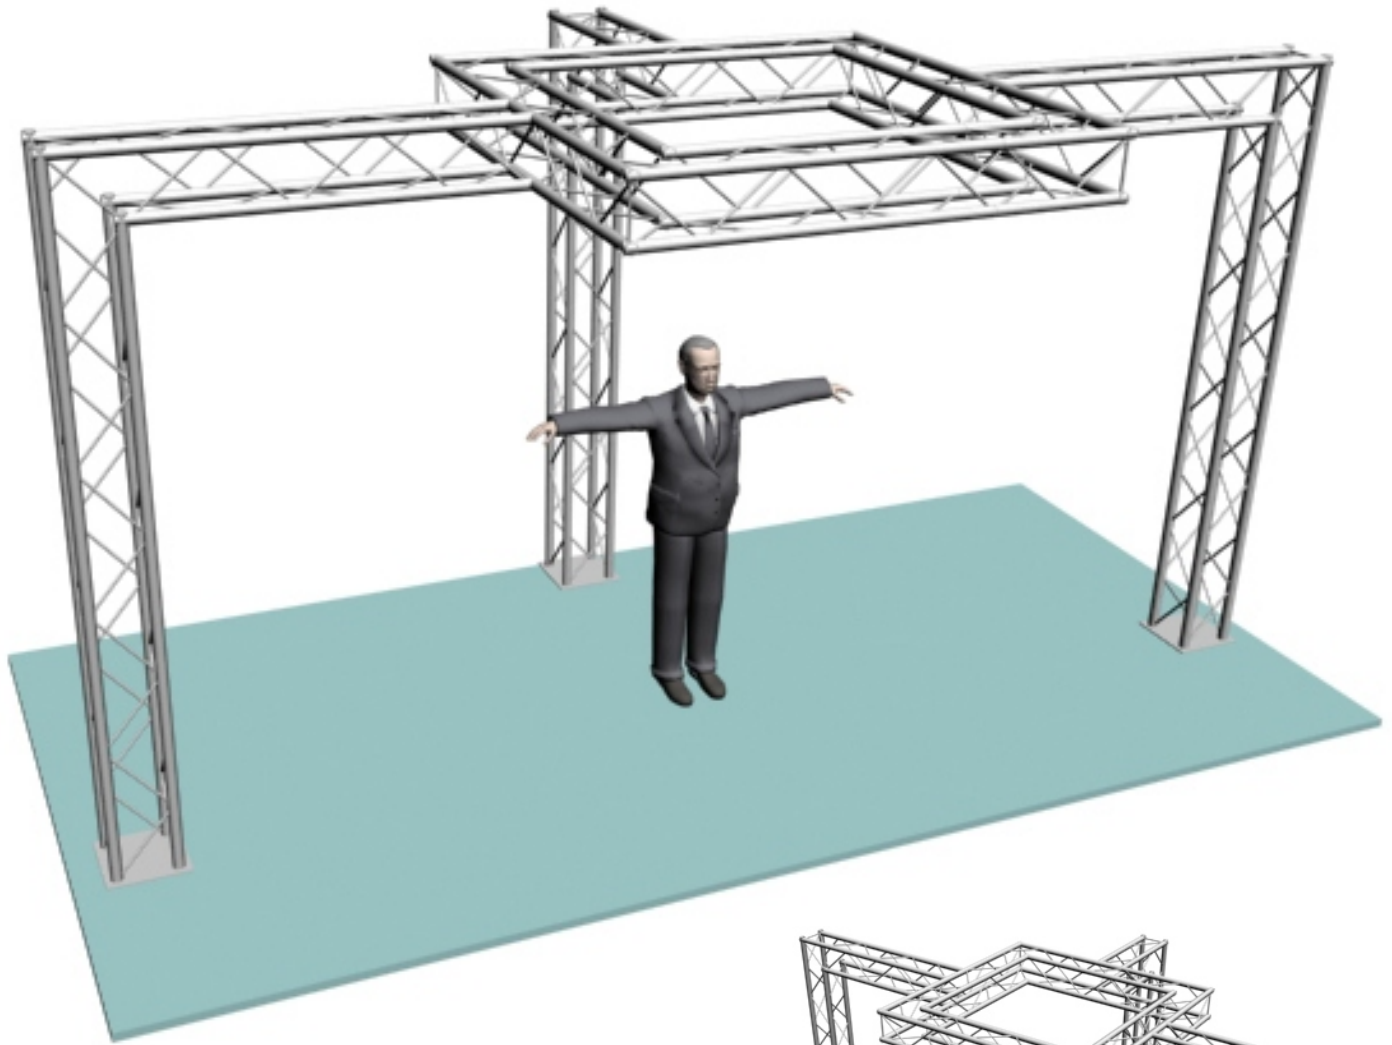

System 124-202

12" PROFILE TRUSS 20'W x 8'D x 10'H · 4 CHORD TRUSS SYSTEM

EXHIBIT AND DISPLAY TRUSS.COM

TEL: 905-509-0331 FAX: 905-509-0476 info@exhibitanddisplaytruss.com