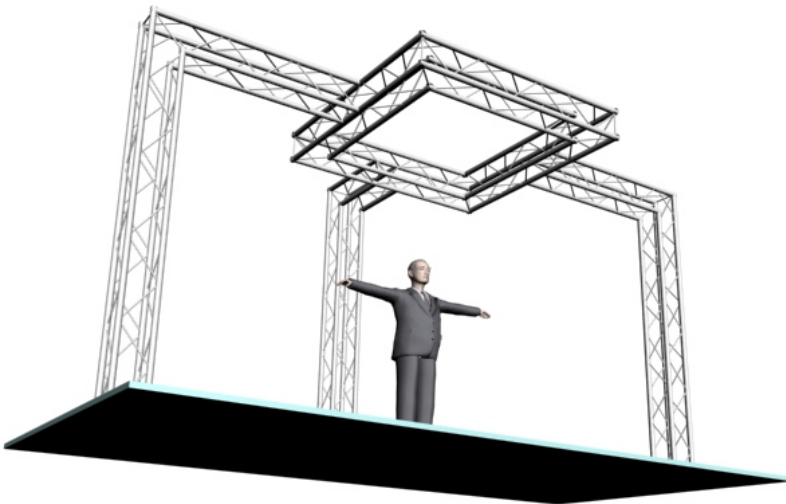

System 124-202

12" PROFILE TRUSS 20'W x 8'D x 10'H · 4 CHORD TRUSS SYSTEM

EXHIBIT AND DISPLAY TRUSS.COM

TEL: 905-509-0331 FAX: 905-509-0476 info@exhibitanddisplaytruss.com