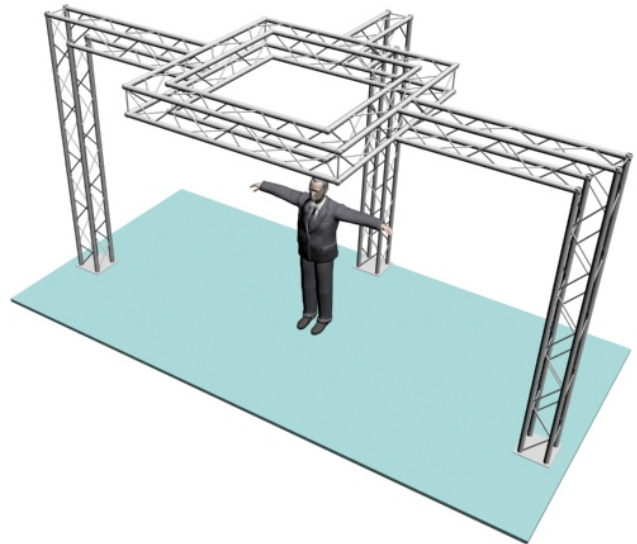

System 124-202

12" PROFILE TRUSS 20'W x 8'D x 10'H · 4 CHORD TRUSS SYSTEM

EXHIBIT AND DISPLAY TRUSS.COM

TEL: 905-509-0331 FAX: 905-509-0476 info@exhibitanddisplaytruss.com