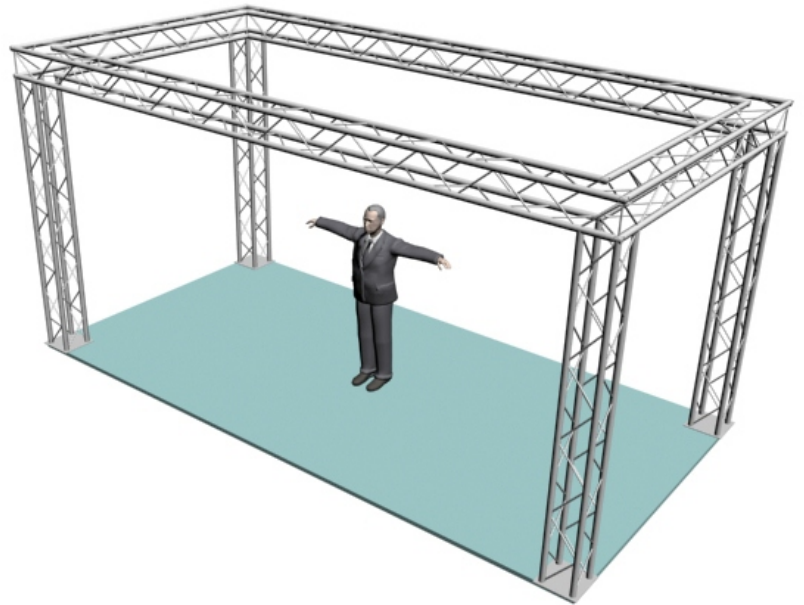

System 124-201 12" PROFILE TRUSS 10'W x 20'D x 10'H · 4 CHORD TRUSS SYSTEM

EXHIBIT AND DISPLAY TRUSS.COM

TEL: 905-509-0331 FAX: 905-509-0476 info@exhibitanddisplaytruss.com