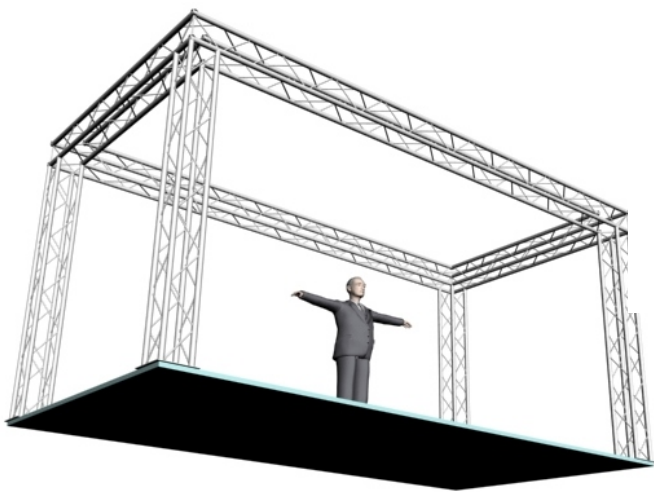

System 124-201 12" PROFILE TRUSS 10'W x 20'D x 10'H · 4 CHORD TRUSS SYSTEM

EXHIBIT AND DISPLAY TRUSS.COM

TEL: 905-509-0331 FAX: 905-509-0476 info@exhibitanddisplaytruss.com