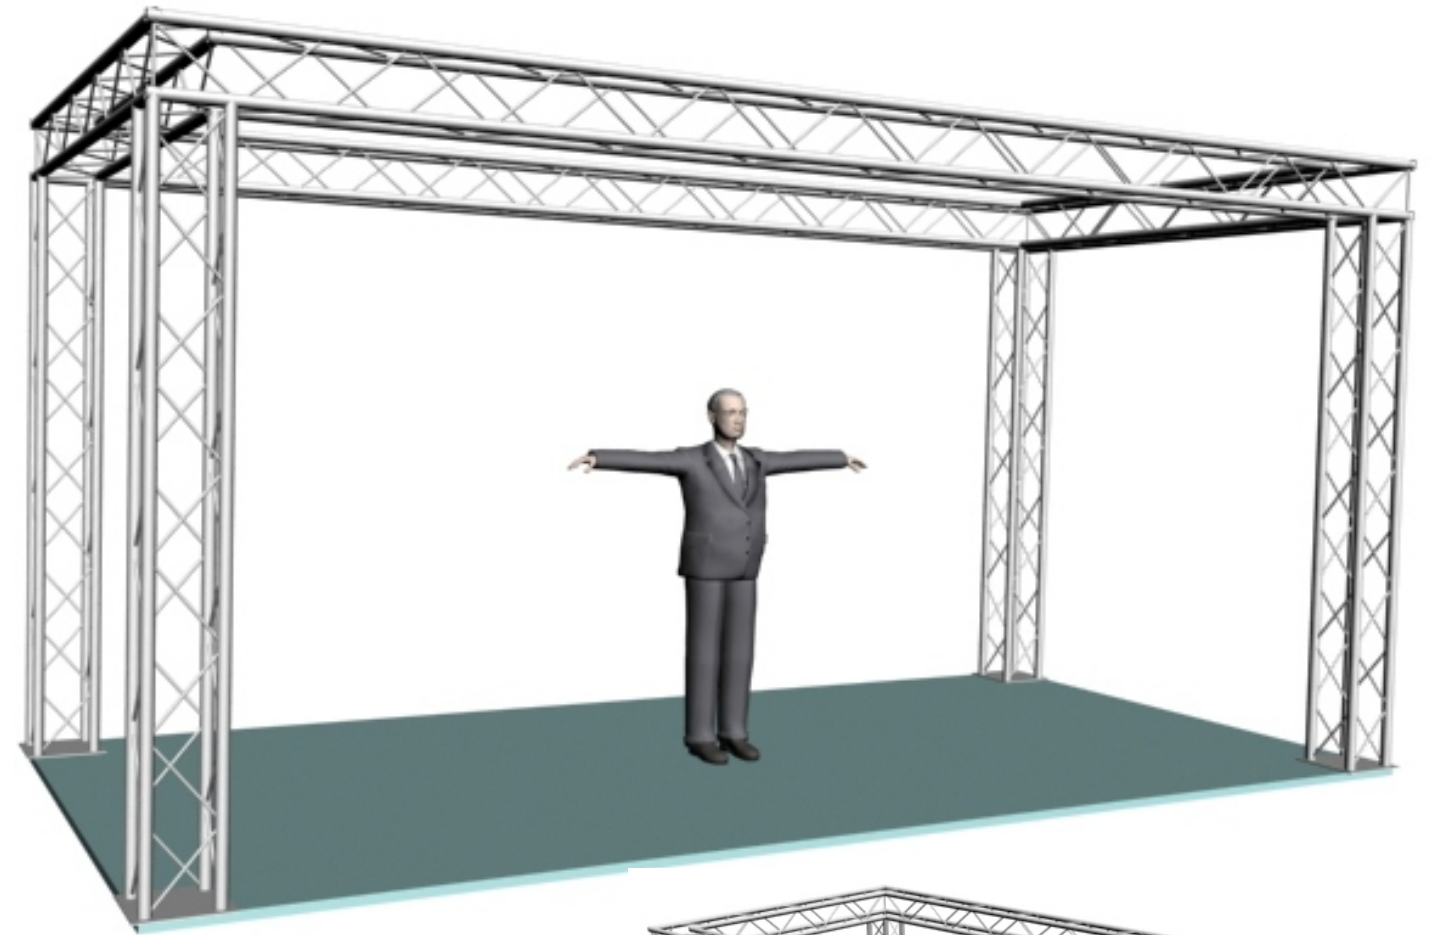

System 124-201 12" PROFILE TRUSS 10'W x 20'D x 10'H · 4 CHORD TRUSS SYSTEM

EXHIBIT AND DISPLAY TRUSS.COM

TEL: 905-509-0331 FAX: 905-509-0476 info@exhibitanddisplaytruss.com