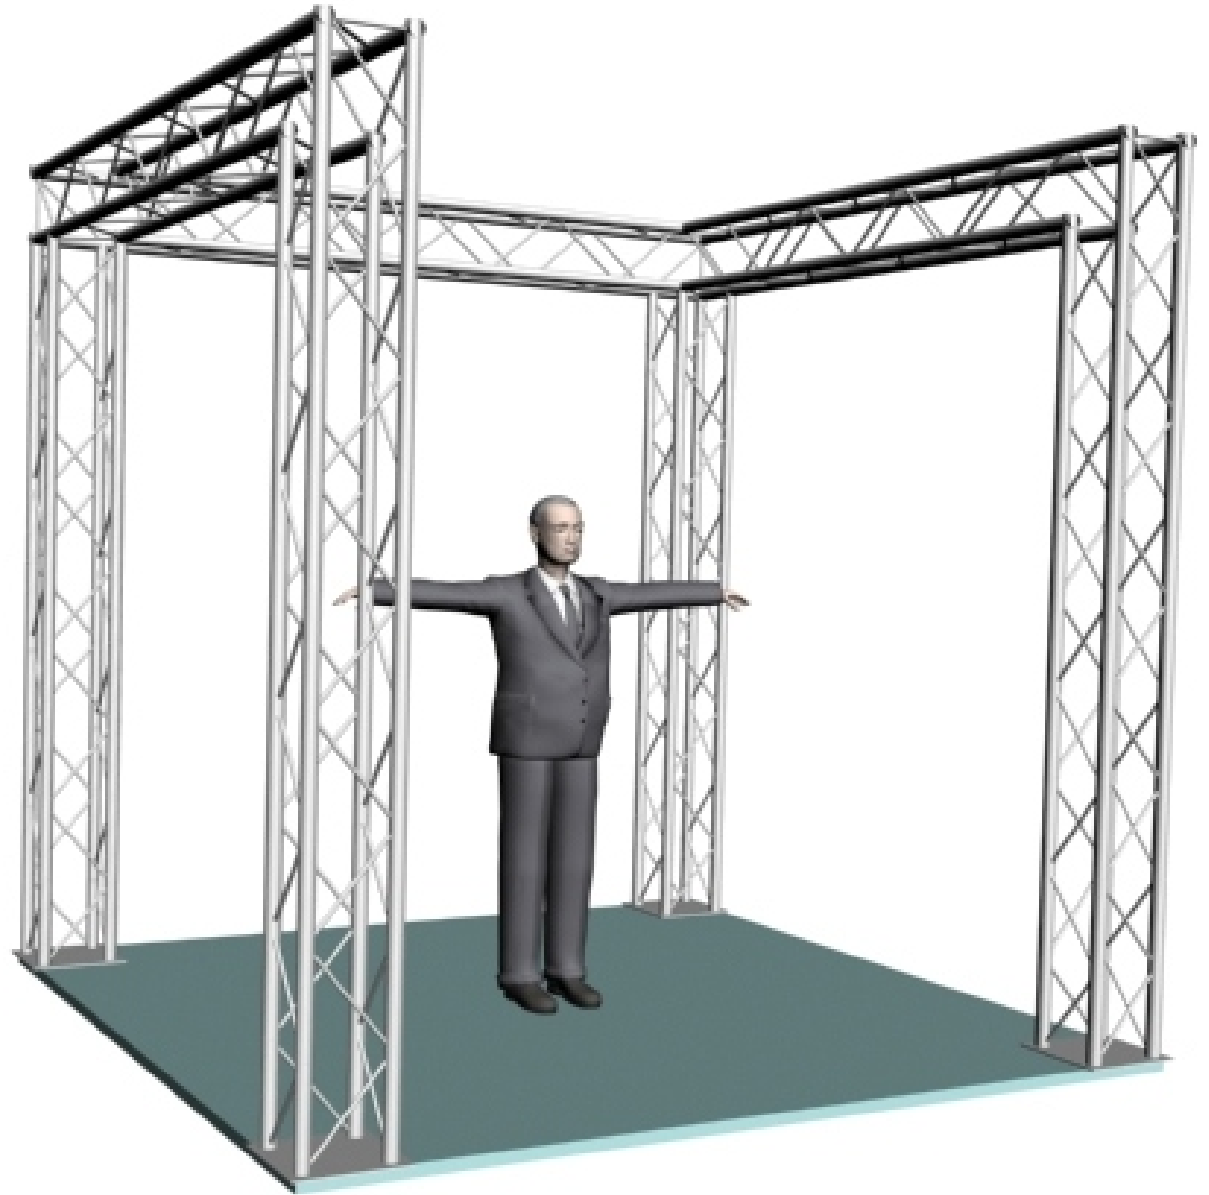

System 124-2

12" PROFILE TRUSS

10'W x 10'D x 10'H - 4 CHORD TRUSS SYSTEM

EXHIBIT AND DISPLAY TRUSS.COM

TEL: 905-509-0331 FAX: 905-509-0476 info@exhibitanddisplaytruss.com