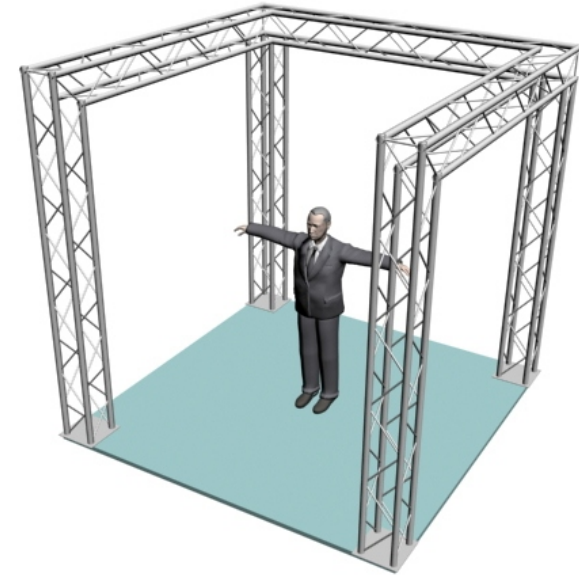

System 124-2

12" PROFILE TRUSS

10'W x 10'D x 10'H - 4 CHORD TRUSS SYSTEM

EXHIBIT AND DISPLAY TRUSS.COM

TEL: 905-509-0331 FAX: 905-509-0476 info@exhibitanddisplaytruss.com