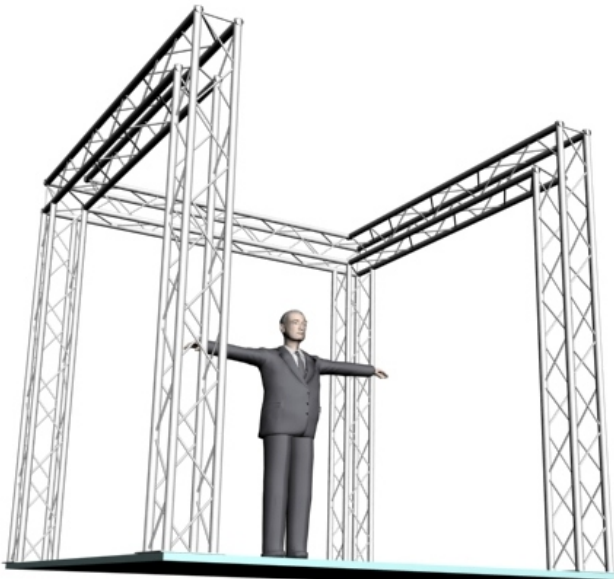

System 124-2

12" PROFILE TRUSS

10'W x 10'D x 10'H - 4 CHORD TRUSS SYSTEM

EXHIBIT AND DISPLAY TRUSS.COM

TEL: 905-509-0331 FAX: 905-509-0476 info@exhibitanddisplaytruss.com