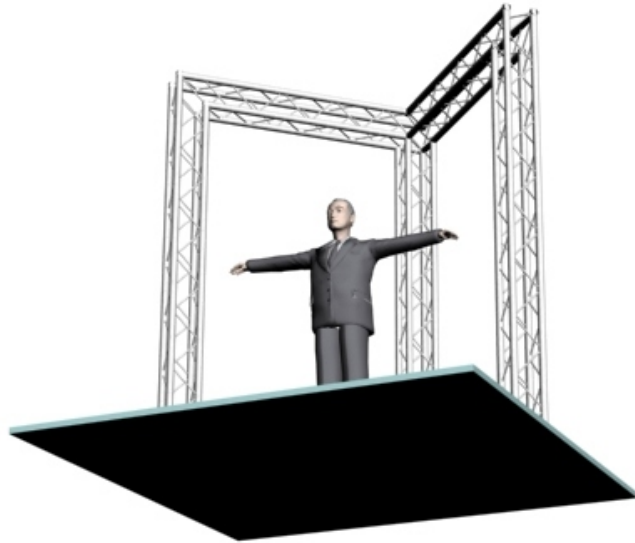

System 104-9 10" PROFILE TRUSS 10'W x 5'D x 10'H - 4 CHORD TRUSS SYSTEM

EXHIBIT AND DISPLAY TRUSS.COM

TEL: 905-509-0331 FAX: 905-509-0476 info@exhibitanddisplaytruss.com