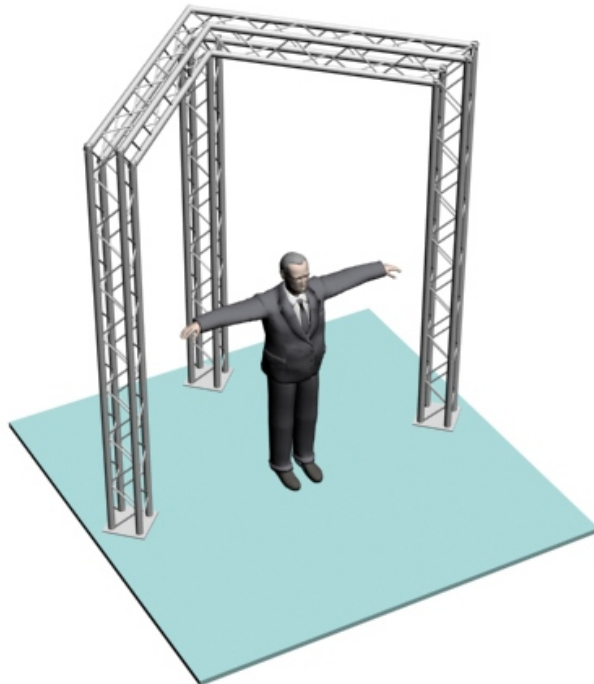

System 104-9 10" PROFILE TRUSS 10'W x 5'D x 10'H - 4 CHORD TRUSS SYSTEM

EXHIBIT AND DISPLAY TRUSS.COM

TEL: 905-509-0331 FAX: 905-509-0476 info@exhibitanddisplaytruss.com