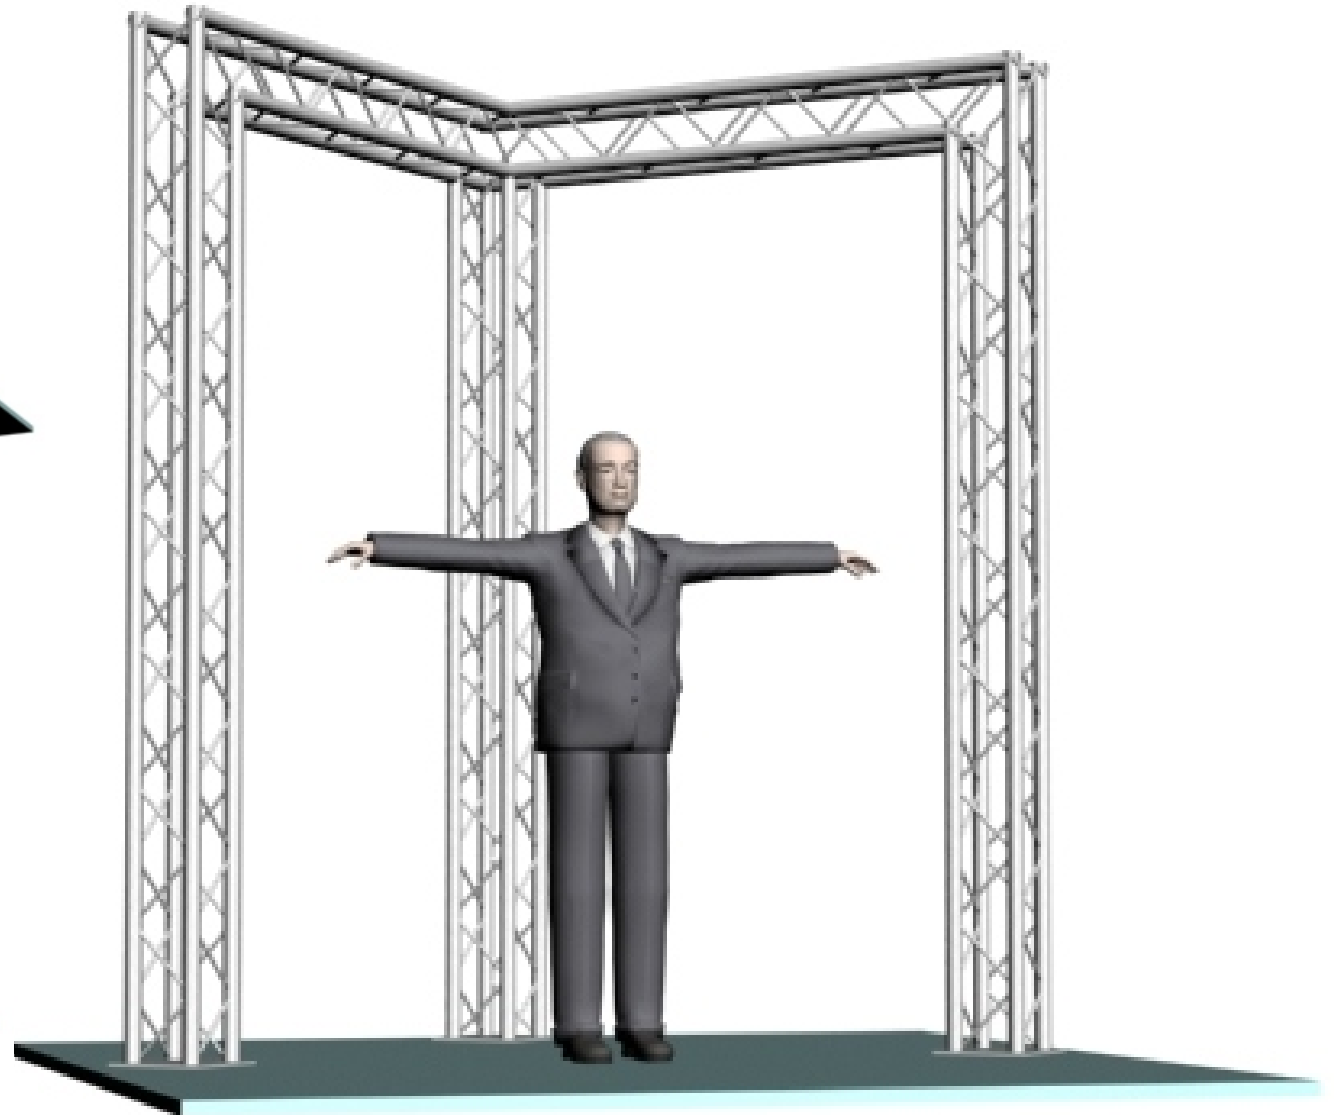

System 104-9 10" PROFILE TRUSS 10'W x 5'D x 10'H - 4 CHORD TRUSS SYSTEM

EXHIBIT AND DISPLAY TRUSS.COM

TEL: 905-509-0331 FAX: 905-509-0476 info@exhibitanddisplaytruss.com