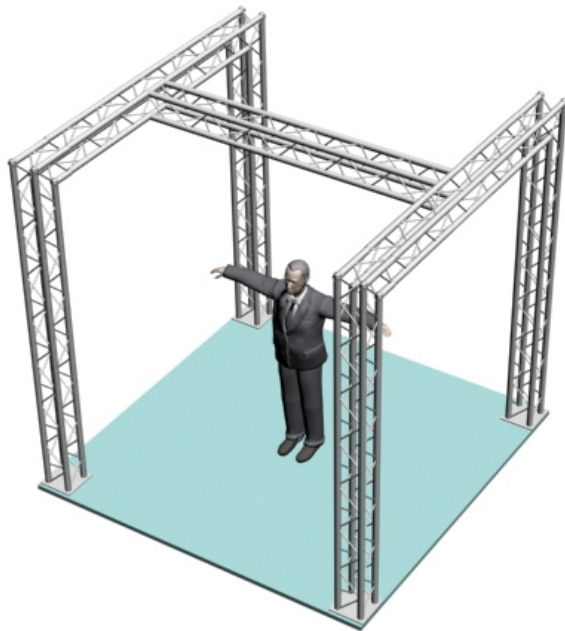

# System 104-7

10" PROFILE TRUSS 10'W x 10'D x 10'H - 4 CHORD TRUSS SYSTEM

EXHIBIT AND DISPLAY TRUSS.COM

TEL: 905-509-0331 FAX: 905-509-0476 info@exhibitanddisplaytruss.com