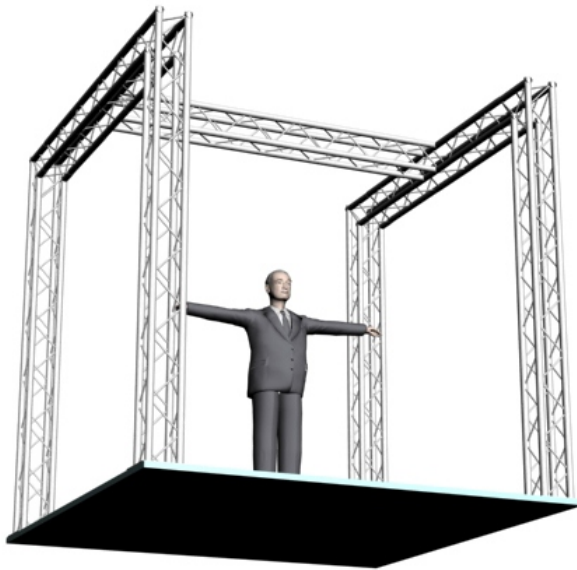

# System 104-7

10" PROFILE TRUSS 10'W x 10'D x 10'H - 4 CHORD TRUSS SYSTEM

EXHIBIT AND DISPLAY TRUSS.COM

TEL: 905-509-0331 FAX: 905-509-0476 info@exhibitanddisplaytruss.com