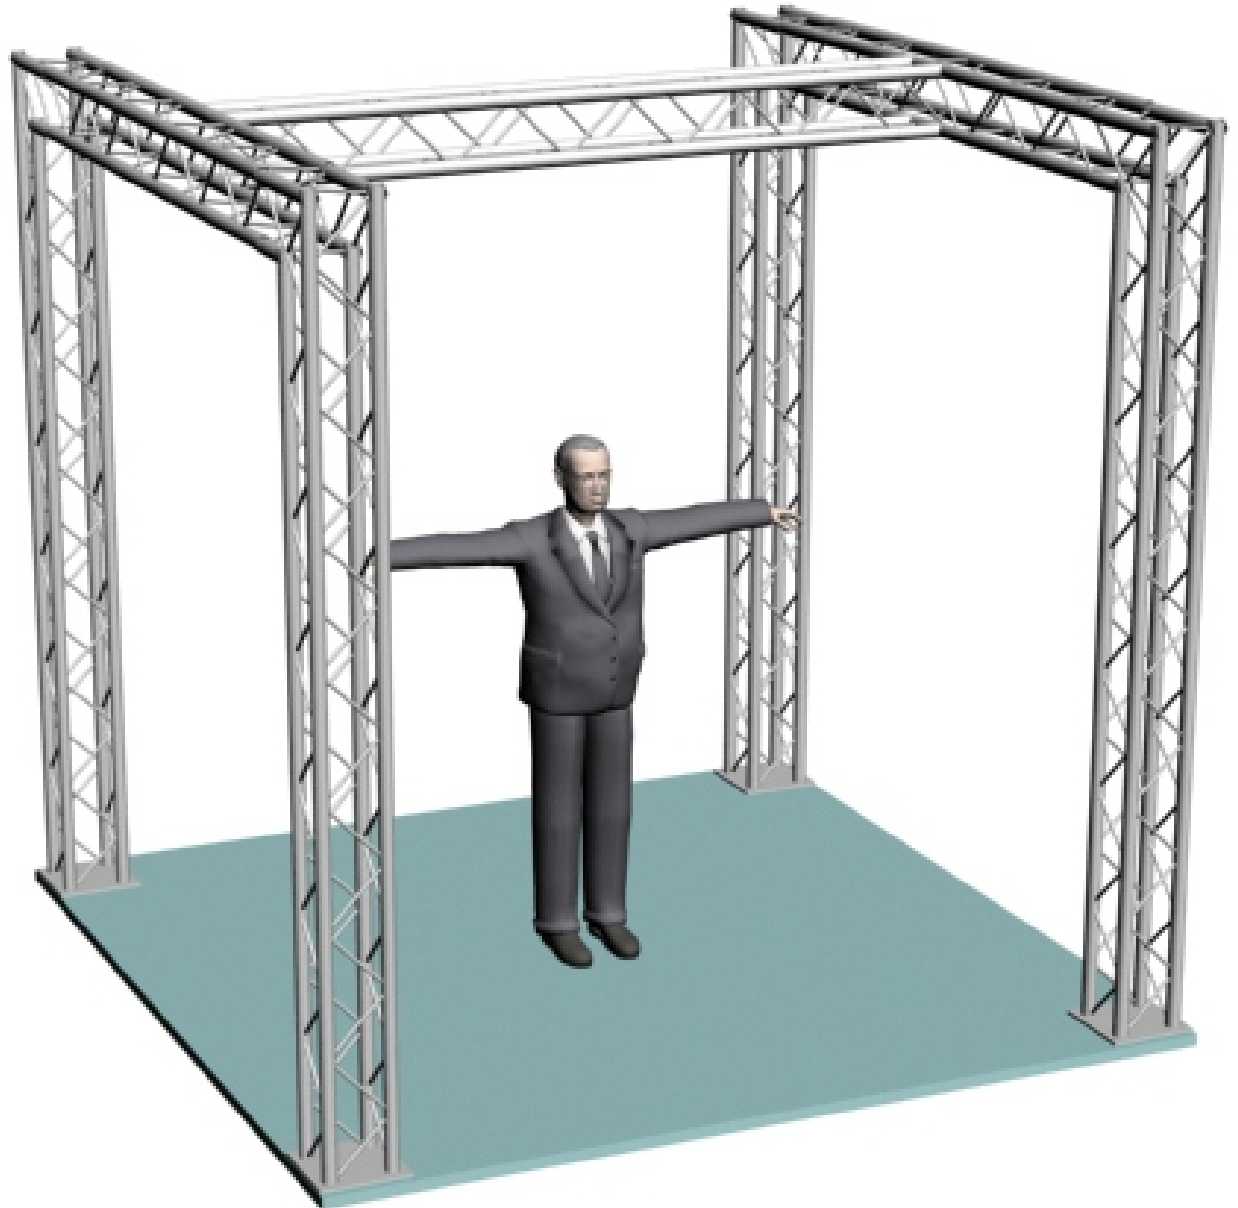

# System 104-7

10" PROFILE TRUSS 10'W x 10'D x 10'H - 4 CHORD TRUSS SYSTEM

EXHIBIT AND DISPLAY TRUSS.COM

TEL: 905-509-0331 FAX: 905-509-0476 info@exhibitanddisplaytruss.com