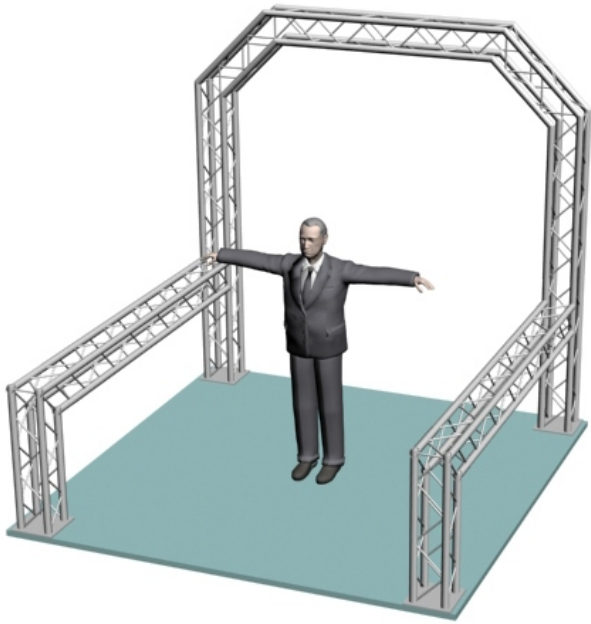

System 104-6 10" PROFILE TRUSS 10'W x 10'D x 10'H - 4 CHORD TRUSS SYSTEM

EXHIBIT AND DISPLAY TRUSS.COM

TEL: 905-509-0331 FAX: 905-509-0476 info@exhibitanddisplaytruss.com