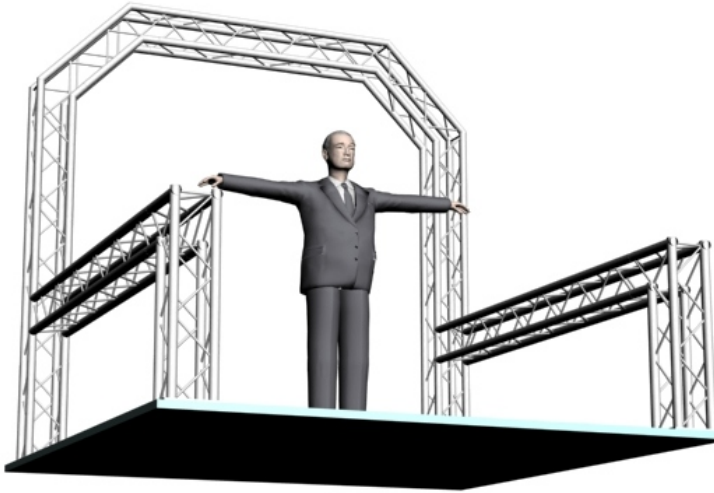

System 104-6 10" PROFILE TRUSS 10'W x 10'D x 10'H - 4 CHORD TRUSS SYSTEM

EXHIBIT AND DISPLAY TRUSS.COM

TEL: 905-509-0331 FAX: 905-509-0476 info@exhibitanddisplaytruss.com