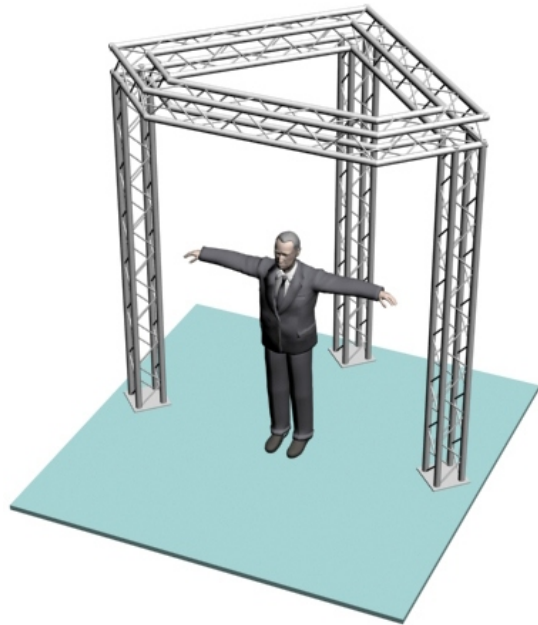

System 104-5

10" PROFILE TRUSS

10'W x 6'D x 10'H - 4 CHORD TRUSS SYSTEM

EXHIBIT AND DISPLAY TRUSS.COM

TEL: 905-509-0331 FAX: 905-509-0476 info@exhibitanddisplaytruss.com