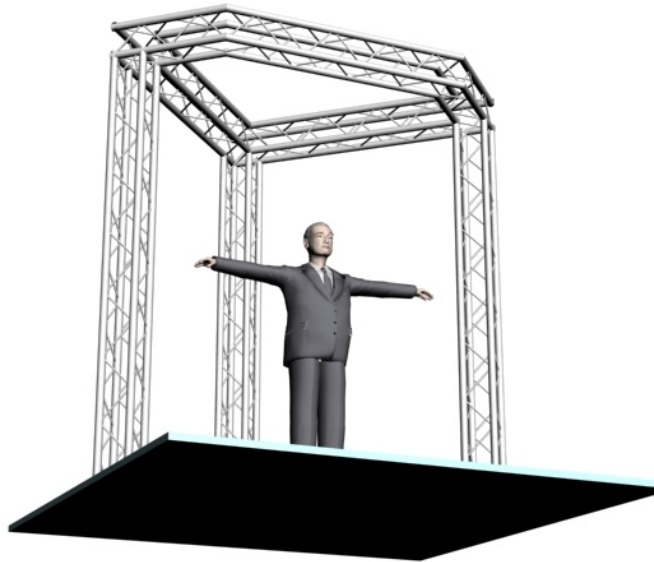

System 104-5

10" PROFILE TRUSS

10'W x 6'D x 10'H - 4 CHORD TRUSS SYSTEM

EXHIBIT AND DISPLAY TRUSS.COM

TEL: 905-509-0331 FAX: 905-509-0476 info@exhibitanddisplaytruss.com