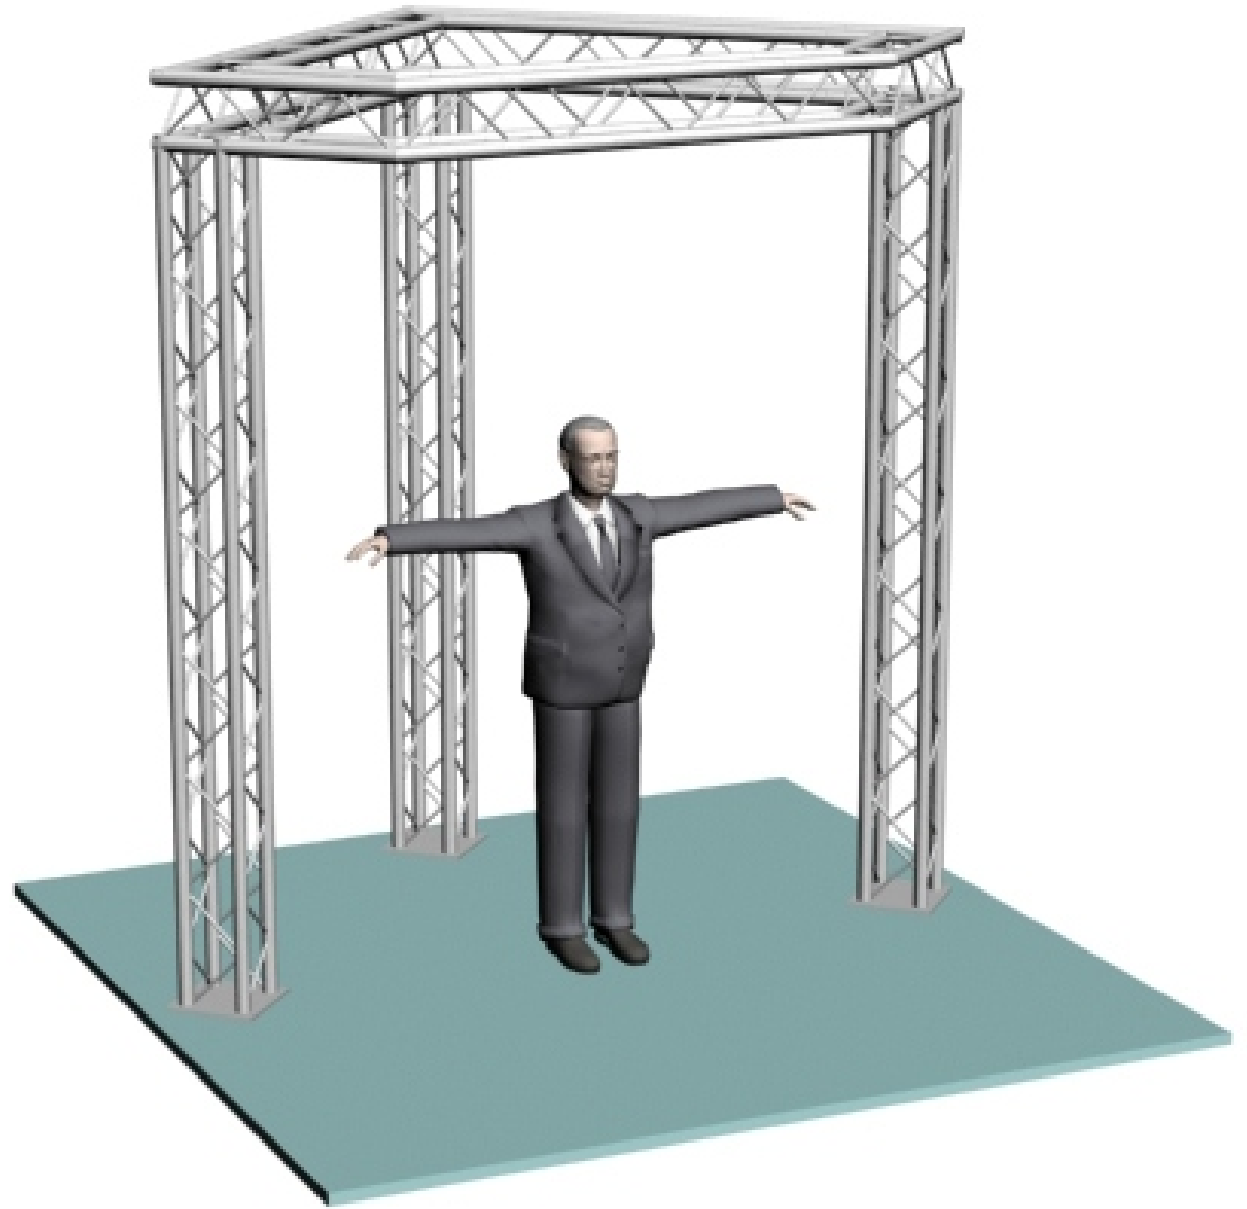

System 104-5

10" PROFILE TRUSS

10'W x 6'D x 10'H - 4 CHORD TRUSS SYSTEM

EXHIBIT AND DISPLAY TRUSS.COM

TEL: 905-509-0331 FAX: 905-509-0476 info@exhibitanddisplaytruss.com