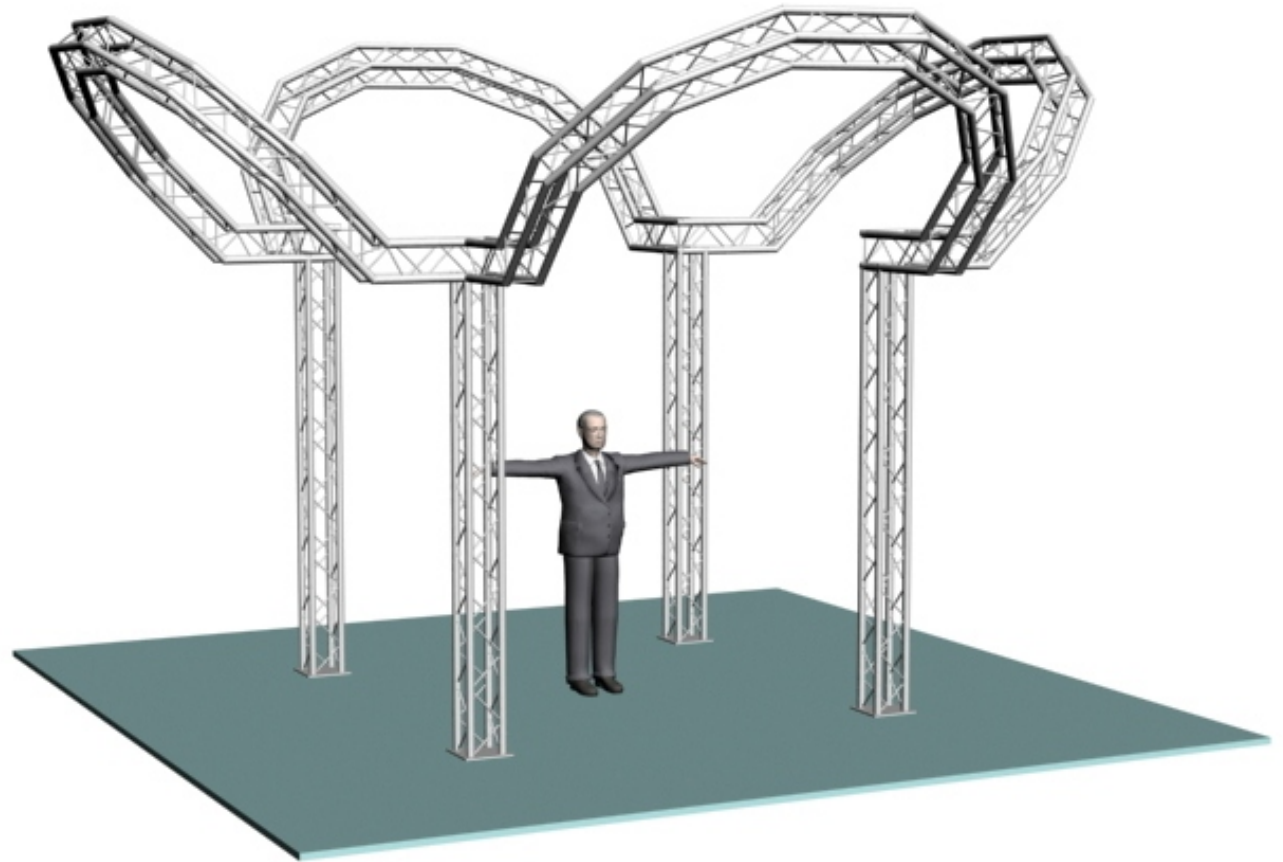

System 104-306

10" PROFILE TRUSS 20'W x 20'D x 10'H - 4 CHORD TRUSS SYSTEM

EXHIBIT AND DISPLAY TRUSS.COM

TEL: 905-509-0331 FAX: 905-509-0476 info@exhibitanddisplaytruss.com