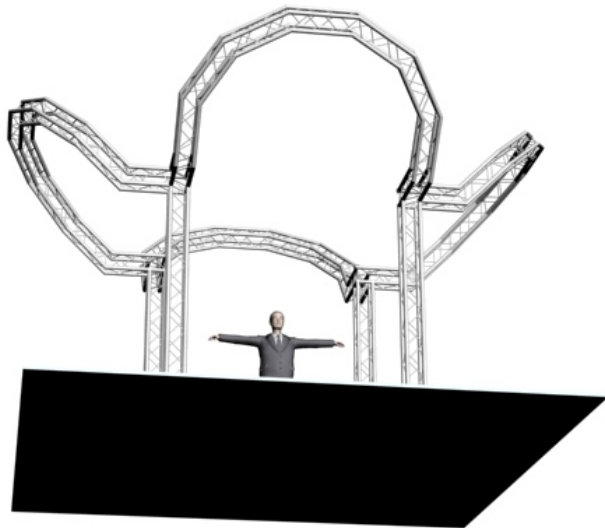

System 104-306

10" PROFILE TRUSS 20'W x 20'D x 10'H - 4 CHORD TRUSS SYSTEM

EXHIBIT AND DISPLAY TRUSS.COM

TEL: 905-509-0331 FAX: 905-509-0476 info@exhibitanddisplaytruss.com