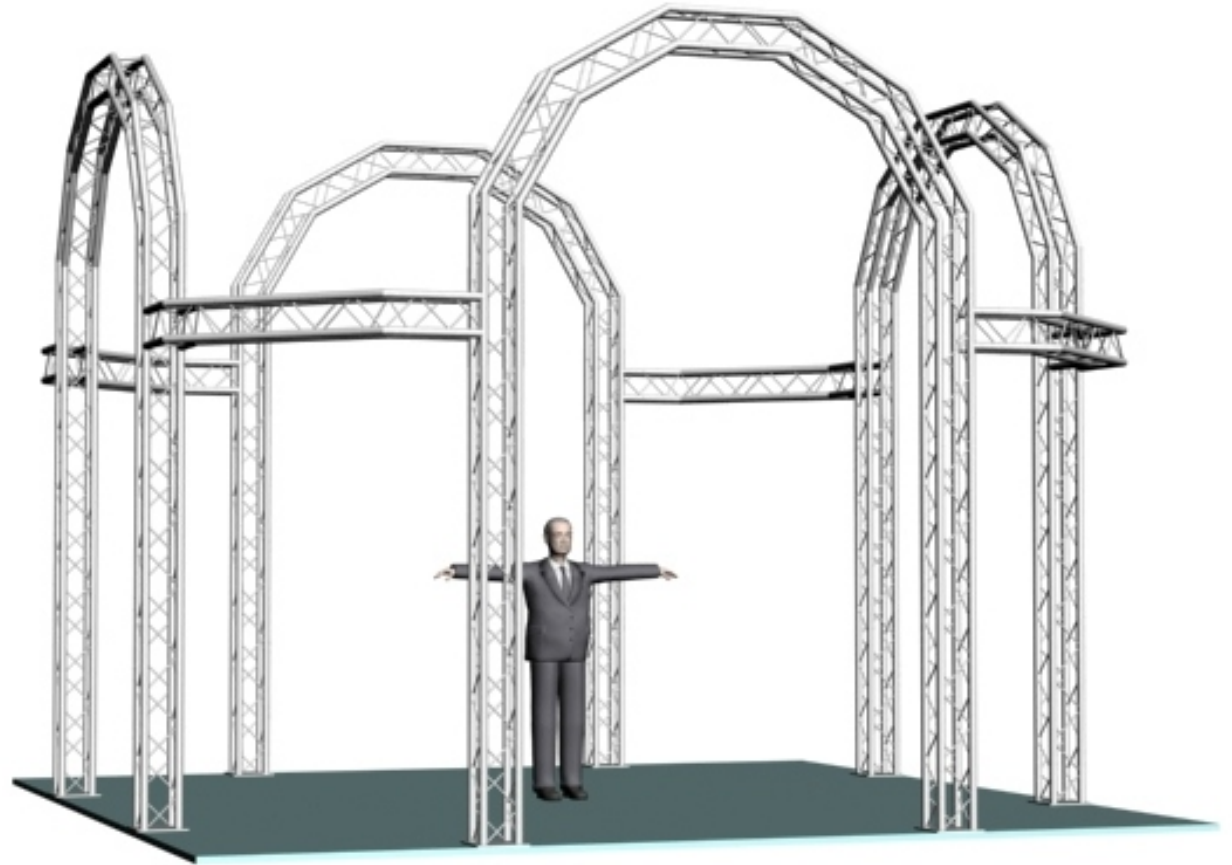

System 104-304 10" PROFILE TRUSS 20'W x 20'D x 15'H - 4 CHORD TRUSS SYSTEM

EXHIBIT AND DISPLAY TRUSS.COM

TEL: 905-509-0331 FAX: 905-509-0476 info@exhibitanddisplaytruss.com