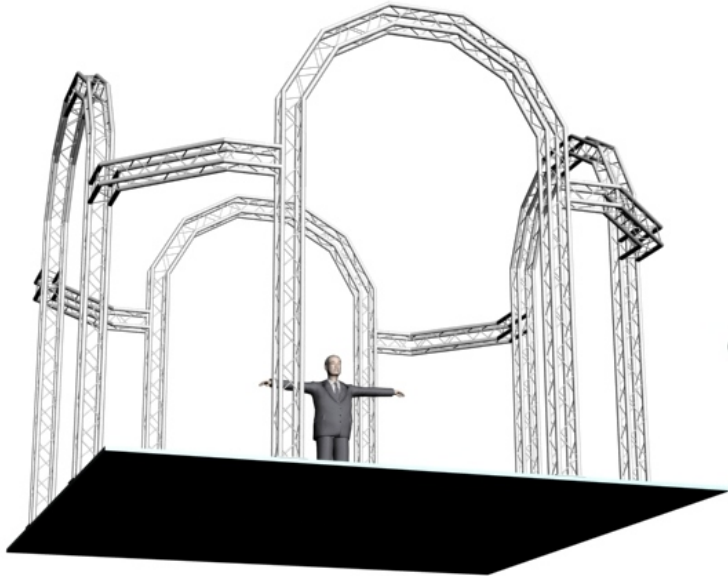

System 104-304 10" PROFILE TRUSS 20'W x 20'D x 15'H - 4 CHORD TRUSS SYSTEM

EXHIBIT AND DISPLAY TRUSS.COM

TEL: 905-509-0331 FAX: 905-509-0476 info@exhibitanddisplaytruss.com