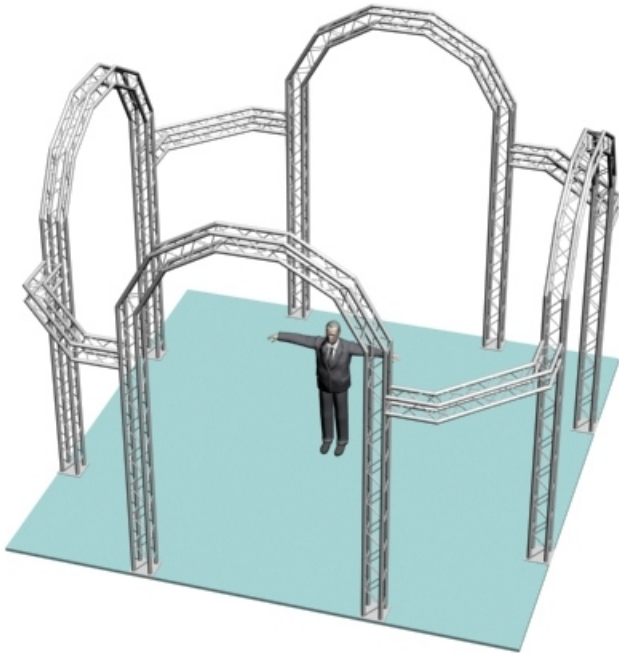

System 104-304 10" PROFILE TRUSS 20'W x 20'D x 15'H - 4 CHORD TRUSS SYSTEM

EXHIBIT AND DISPLAY TRUSS.COM

TEL: 905-509-0331 FAX: 905-509-0476 info@exhibitanddisplaytruss.com