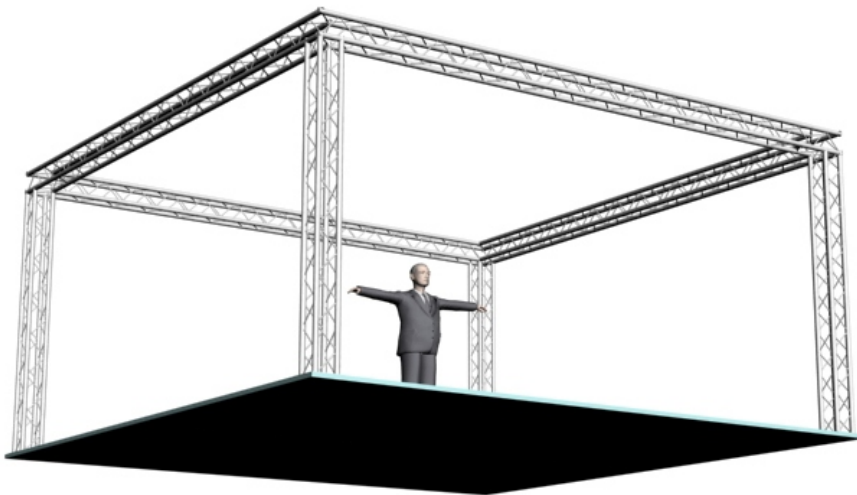

System 104-301

10" PROFILE TRUSS 20'W x 20'D x 10'H · 4 CHORD TRUSS SYSTEM

EXHIBIT AND DISPLAY TRUSS.COM

TEL: 905-509-0331 FAX: 905-509-0476 info@exhibitanddisplaytruss.com