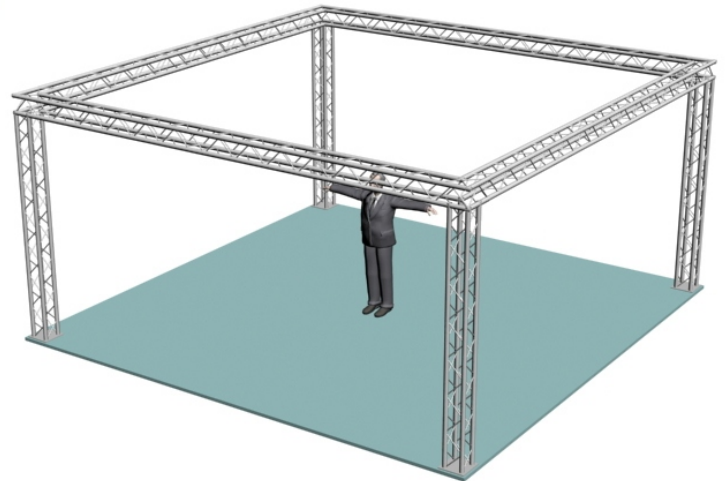

System 104-301

10" PROFILE TRUSS 20'W x 20'D x 10'H · 4 CHORD TRUSS SYSTEM

EXHIBIT AND DISPLAY TRUSS.COM

TEL: 905-509-0331 FAX: 905-509-0476 info@exhibitanddisplaytruss.com