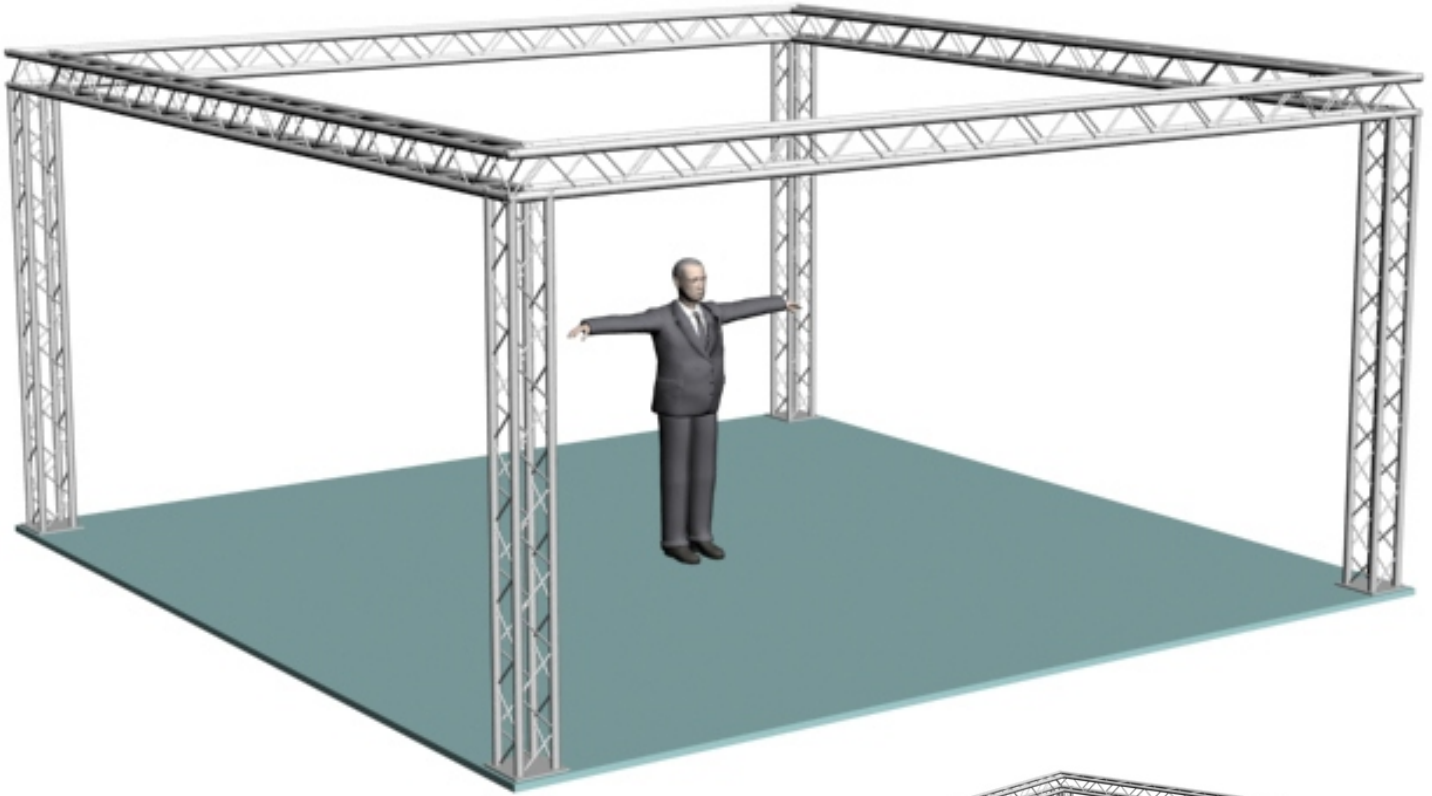

System 104-301

10" PROFILE TRUSS 20'W x 20'D x 10'H · 4 CHORD TRUSS SYSTEM

EXHIBIT AND DISPLAY TRUSS.COM

TEL: 905-509-0331 FAX: 905-509-0476 info@exhibitanddisplaytruss.com