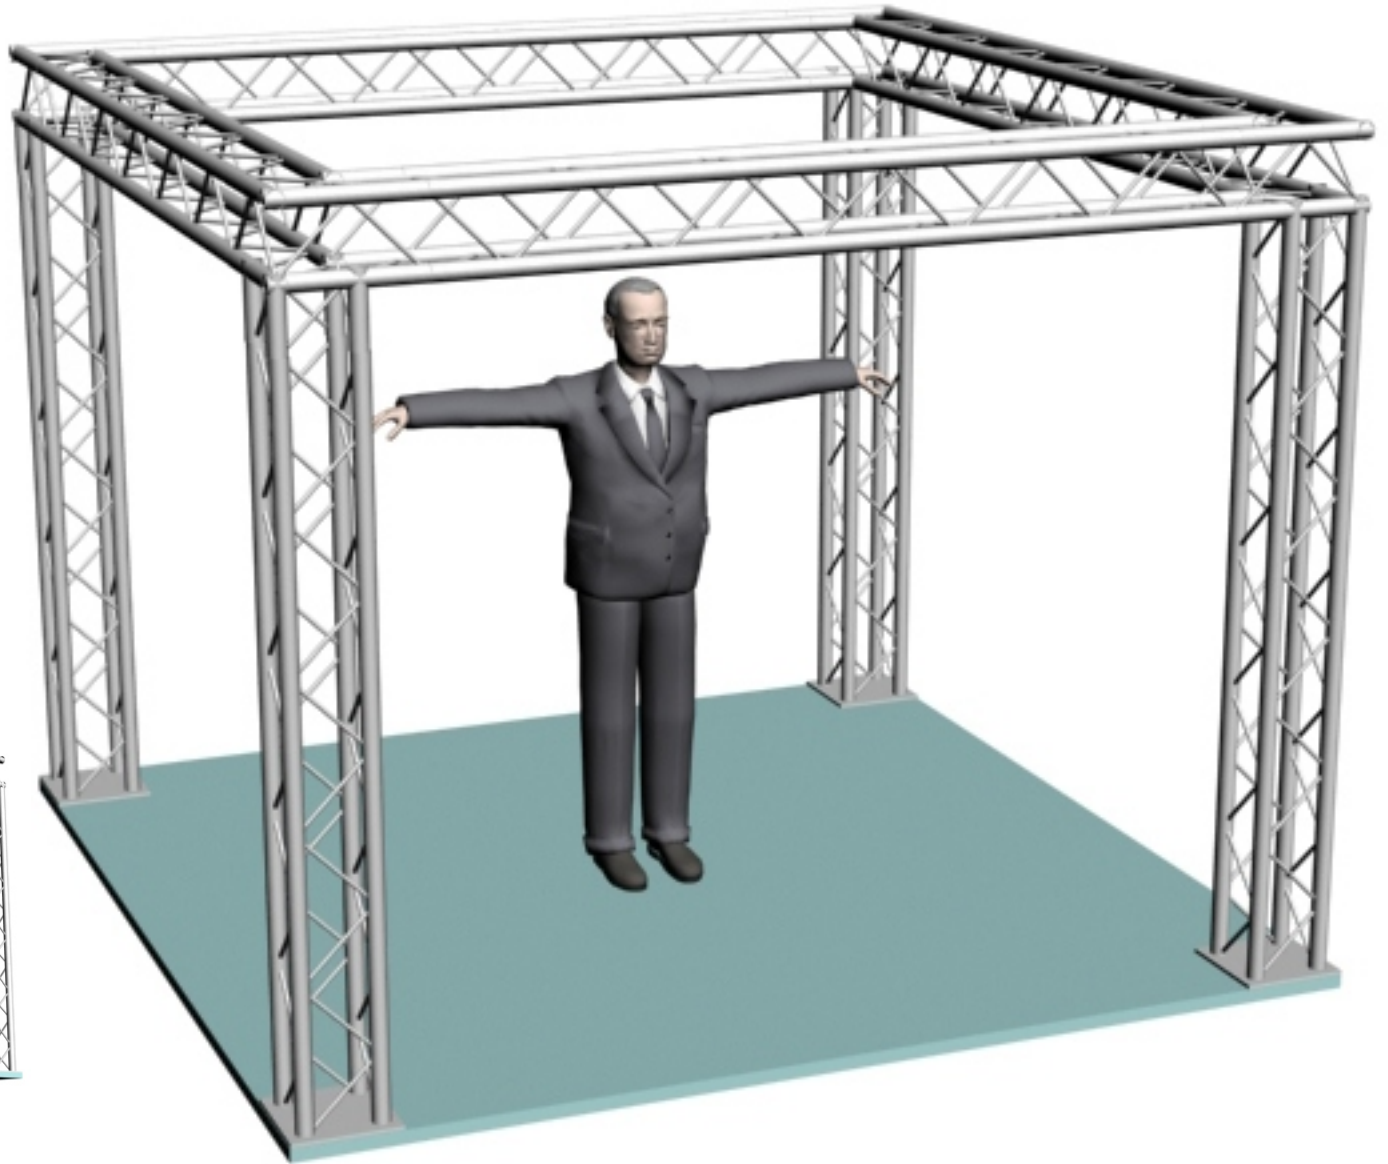

System 104-3 10" PROFILE TRUSS 10'W x 10'D x 8'H - 4 CHORD TRUSS SYSTEM

EXHIBIT AND DISPLAY TRUSS.COM

TEL: 905-509-0331 FAX: 905-509-0476 info@exhibitanddisplaytruss.com