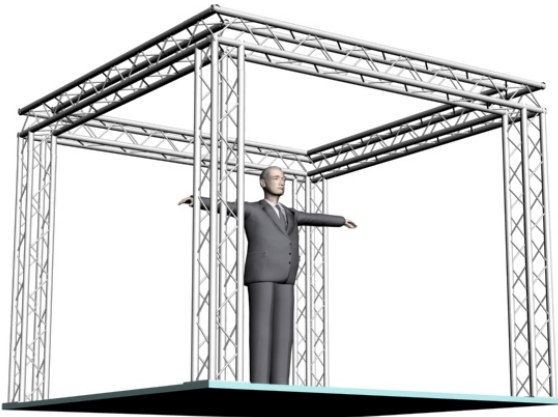

System 104-3 10" PROFILE TRUSS 10'W x 10'D x 8'H - 4 CHORD TRUSS SYSTEM

EXHIBIT AND DISPLAY TRUSS.COM

TEL: 905-509-0331 FAX: 905-509-0476 info@exhibitanddisplaytruss.com