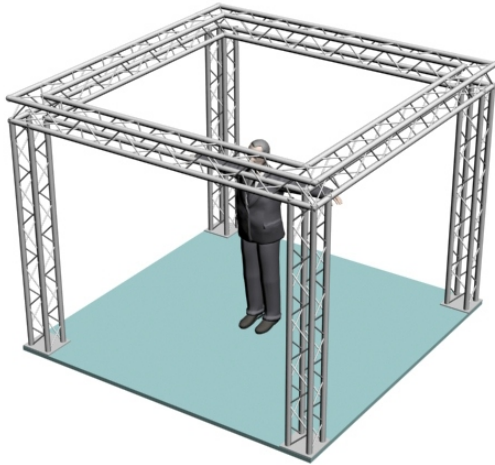

System 104-3 10" PROFILE TRUSS 10'W x 10'D x 8'H - 4 CHORD TRUSS SYSTEM

EXHIBIT AND DISPLAY TRUSS.COM

TEL: 905-509-0331 FAX: 905-509-0476 info@exhibitanddisplaytruss.com