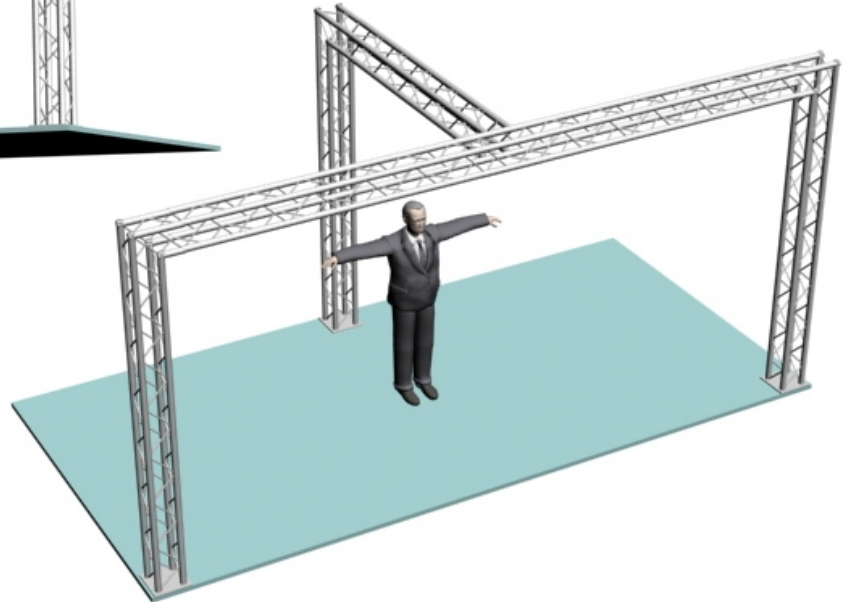

System 104-206

10" PROFILE TRUSS

10'W x 20'D x 10'H · 4 CHORD TRUSS SYSTEM

EXHIBIT AND DISPLAY TRUSS.COM

TEL: 905-509-0331 FAX: 905-509-0476 info@exhibitanddisplaytruss.com