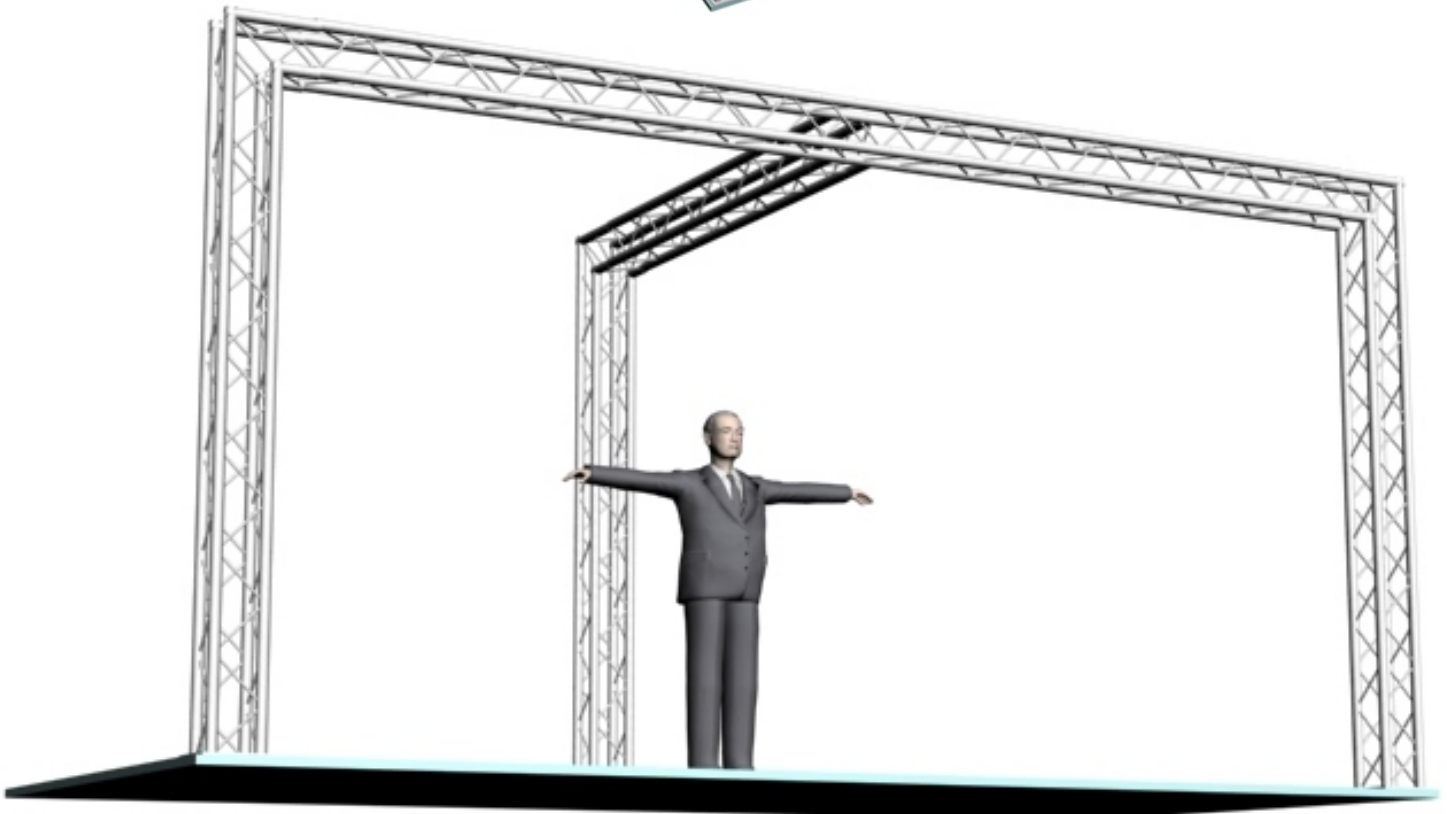

System 104-206

10" PROFILE TRUSS

10'W x 20'D x 10'H · 4 CHORD TRUSS SYSTEM

EXHIBIT AND DISPLAY TRUSS.COM

TEL: 905-509-0331 FAX: 905-509-0476 info@exhibitanddisplaytruss.com