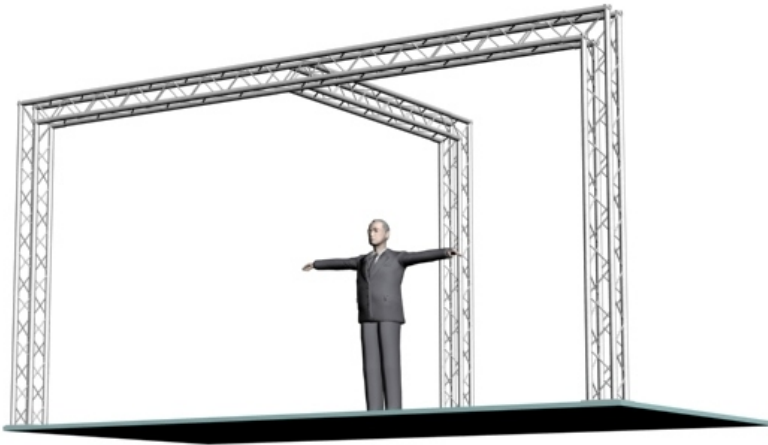

System 104-206

10" PROFILE TRUSS

10'W x 20'D x 10'H · 4 CHORD TRUSS SYSTEM

EXHIBIT AND DISPLAY TRUSS.COM

TEL: 905-509-0331 FAX: 905-509-0476 info@exhibitanddisplaytruss.com