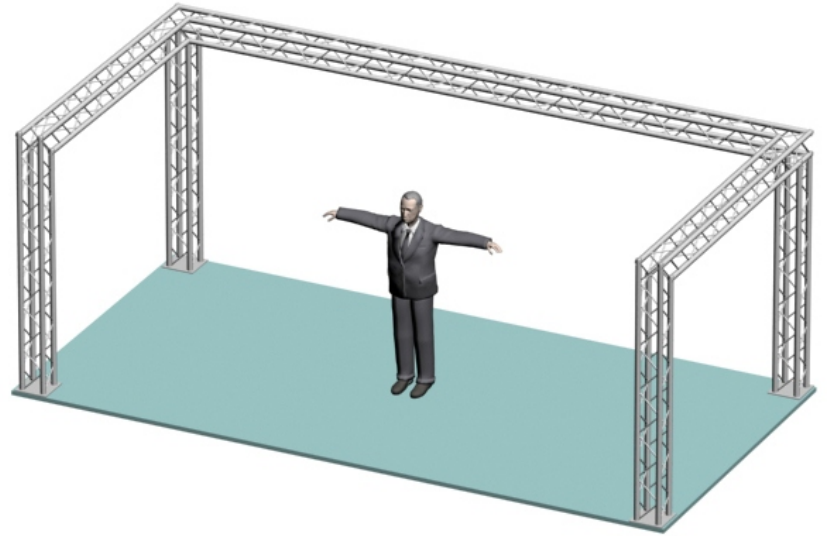

System 104-204

10" PROFILE TRUSS 10'W x 20'D x 8'H · 4 CHORD TRUSS SYSTEM

EXHIBIT AND DISPLAY TRUSS.COM

TEL: 905-509-0331 FAX: 905-509-0476 info@exhibitanddisplaytruss.com