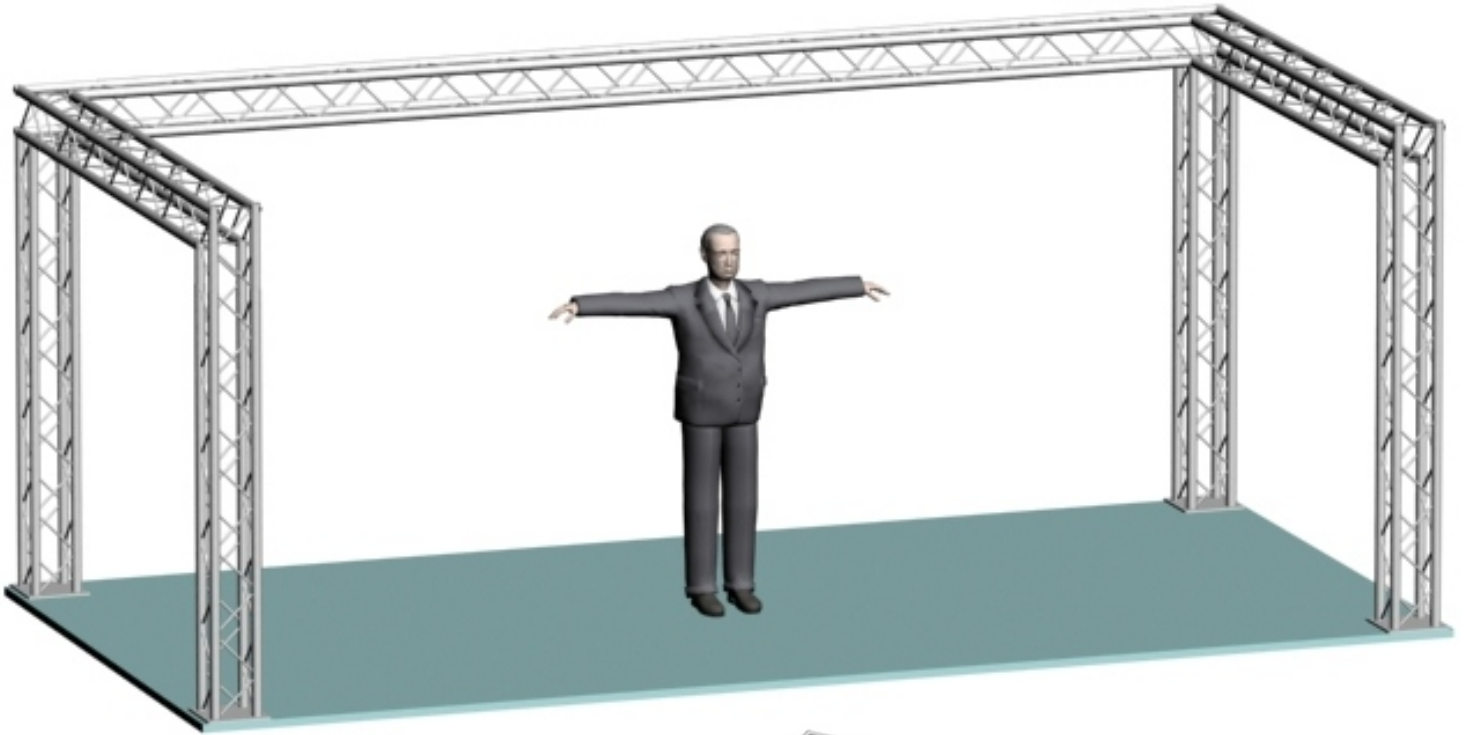

System 104-204

10" PROFILE TRUSS 10'W x 20'D x 8'H · 4 CHORD TRUSS SYSTEM

EXHIBIT AND DISPLAY TRUSS.COM

TEL: 905-509-0331 FAX: 905-509-0476 info@exhibitanddisplaytruss.com