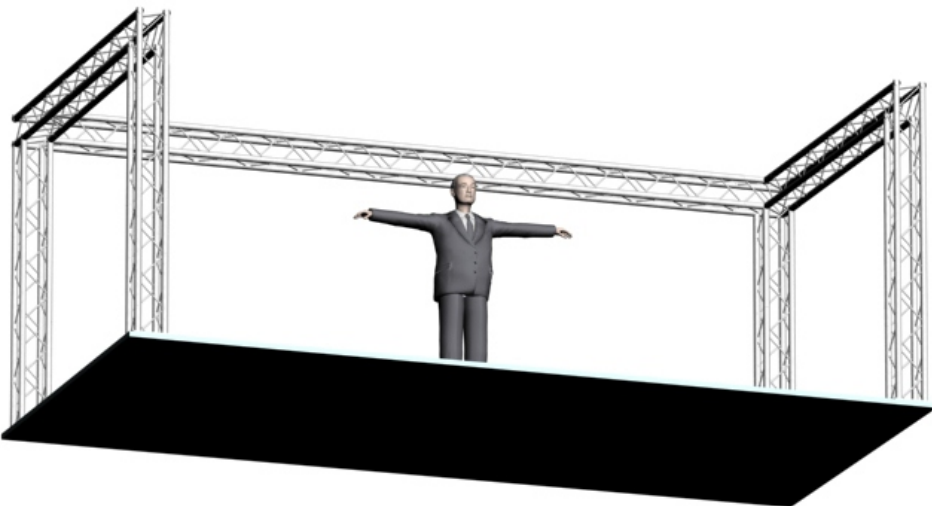

System 104-204

10" PROFILE TRUSS 10'W x 20'D x 8'H · 4 CHORD TRUSS SYSTEM

EXHIBIT AND DISPLAY TRUSS.COM

TEL: 905-509-0331 FAX: 905-509-0476 info@exhibitanddisplaytruss.com