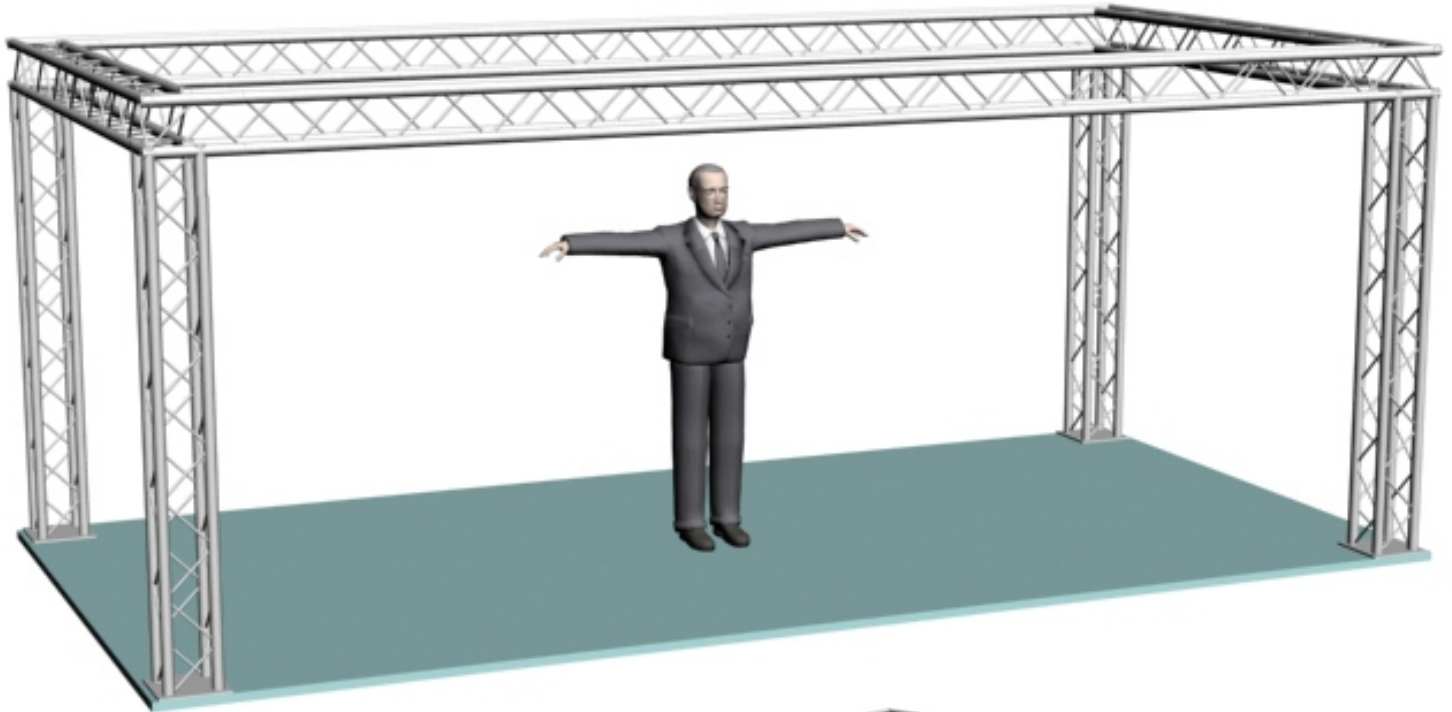

System 104-203

10" PROFILE TRUSS 10'W x 20'D x 8'H · 4 CHORD TRUSS SYSTEM

EXHIBIT AND DISPLAY TRUSS.COM

TEL: 905-509-0331 FAX: 905-509-0476 info@exhibitanddisplaytruss.com