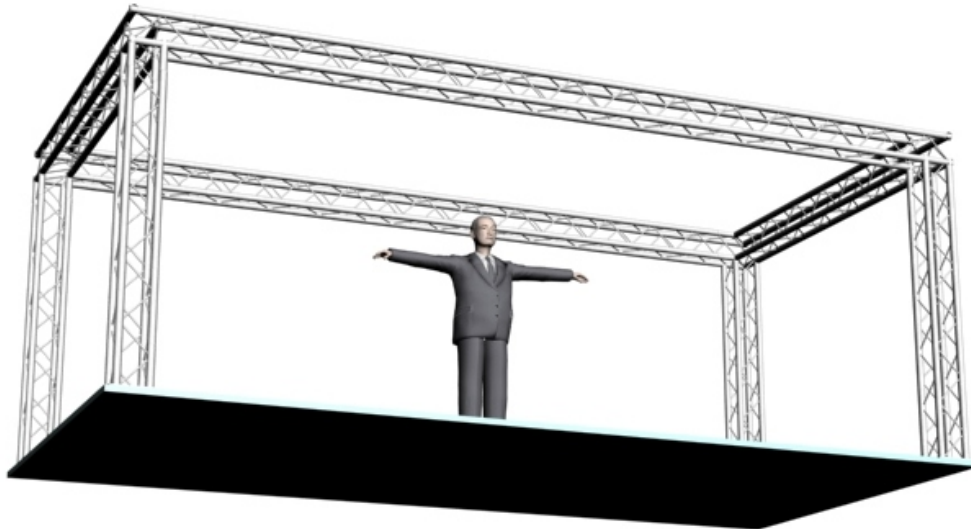

System 104-203

10" PROFILE TRUSS 10'W x 20'D x 8'H · 4 CHORD TRUSS SYSTEM

EXHIBIT AND DISPLAY TRUSS.COM

TEL: 905-509-0331 FAX: 905-509-0476 info@exhibitanddisplaytruss.com