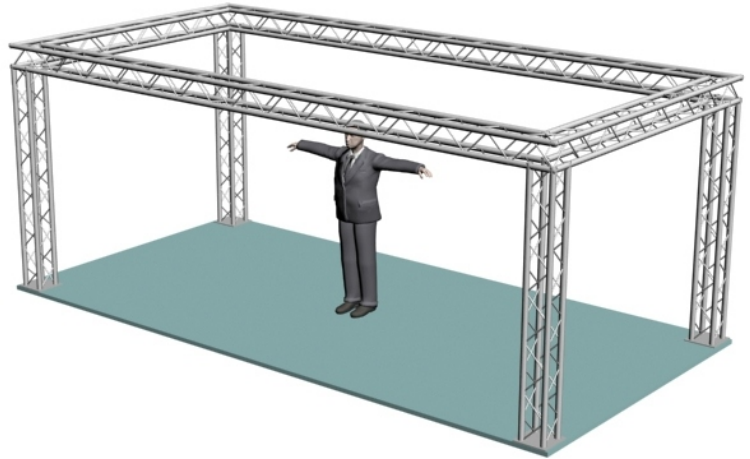

System 104-203

10" PROFILE TRUSS 10'W x 20'D x 8'H · 4 CHORD TRUSS SYSTEM

EXHIBIT AND DISPLAY TRUSS.COM

TEL: 905-509-0331 FAX: 905-509-0476 info@exhibitanddisplaytruss.com