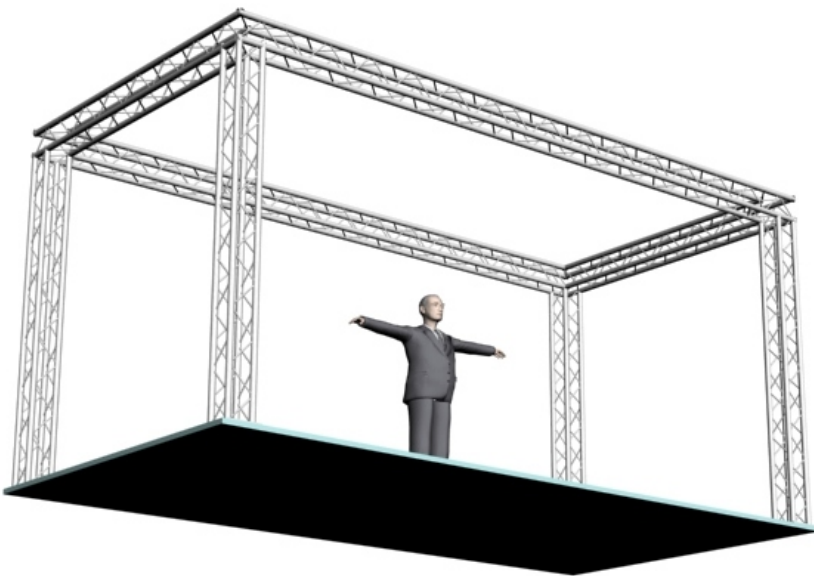

System 104-201

10" PROFILE TRUSS 10'W X 20'D X 10'H · 4 CHORD TRUSS SYSTEM

EXHIBIT AND DISPLAY TRUSS.COM

TEL: 905-509-0331 FAX: 905-509-0476 info@exhibitanddisplaytruss.com