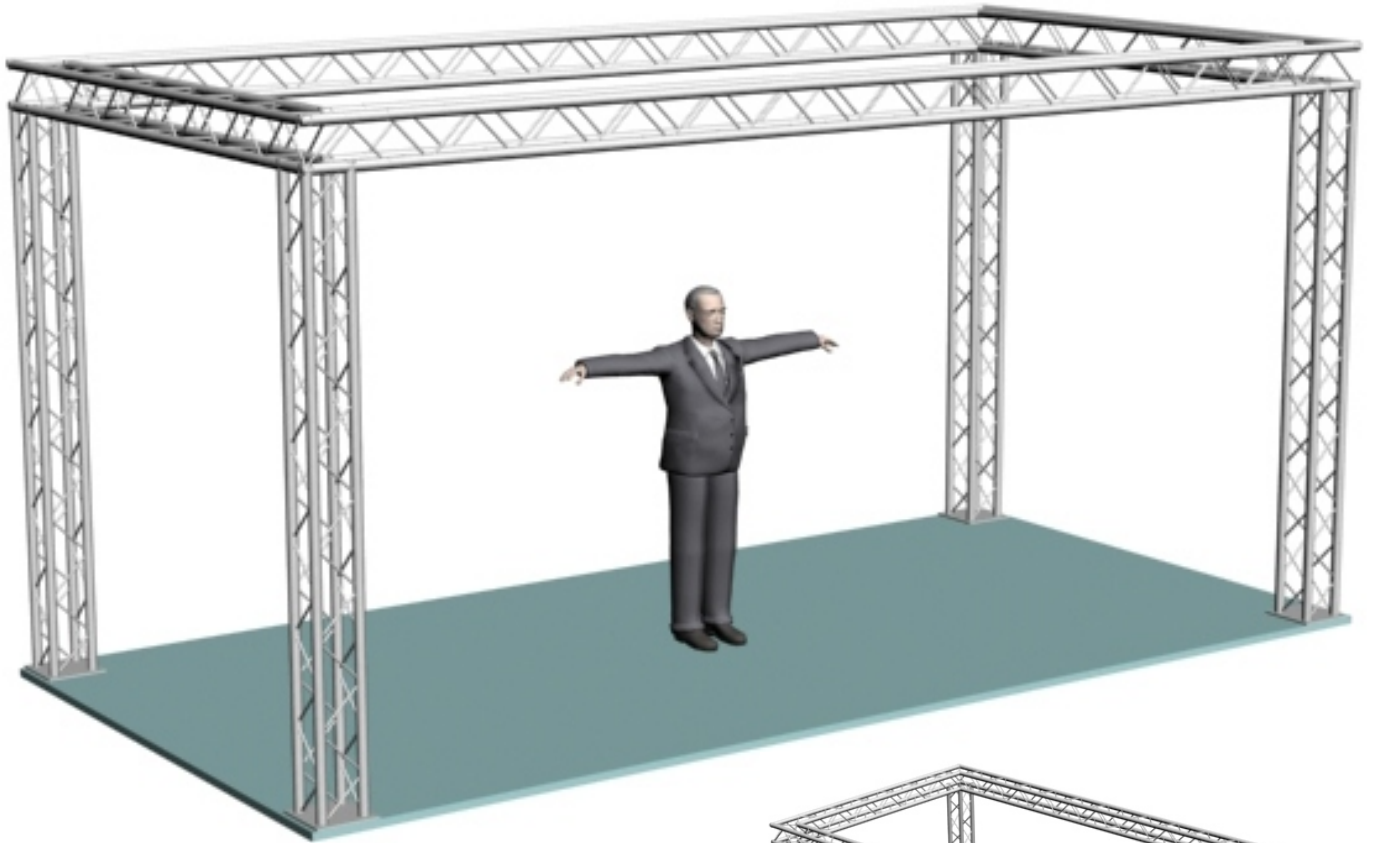

System 104-201

10" PROFILE TRUSS 10'W X 20'D X 10'H · 4 CHORD TRUSS SYSTEM

EXHIBIT AND DISPLAY TRUSS.COM

TEL: 905-509-0331 FAX: 905-509-0476 info@exhibitanddisplaytruss.com