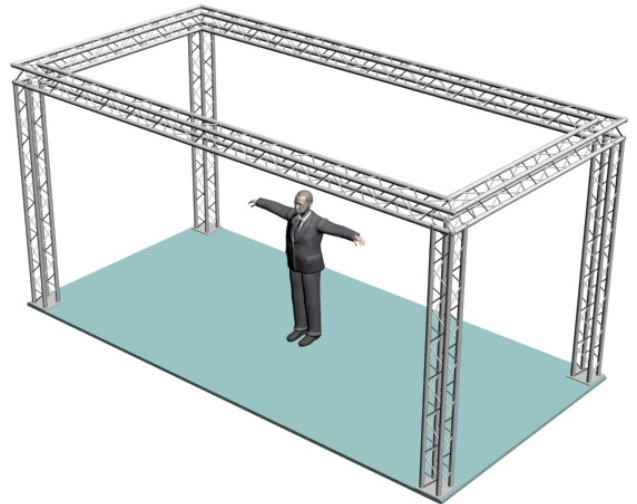

System 104-201

10" PROFILE TRUSS 10'W X 20'D X 10'H · 4 CHORD TRUSS SYSTEM

EXHIBIT AND DISPLAY TRUSS.COM

TEL: 905-509-0331 FAX: 905-509-0476 info@exhibitanddisplaytruss.com