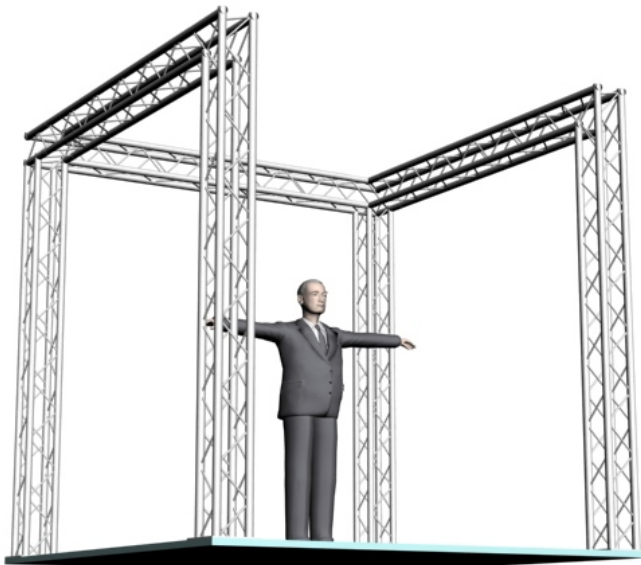

System 104-2 10" PROFILE TRUSS 10'W x 10'D x 10'H - 4 CHORD TRUSS SYSTEM

EXHIBIT AND DISPLAY TRUSS.COM

TEL: 905-509-0331 FAX: 905-509-0476 info@exhibitanddisplaytruss.com