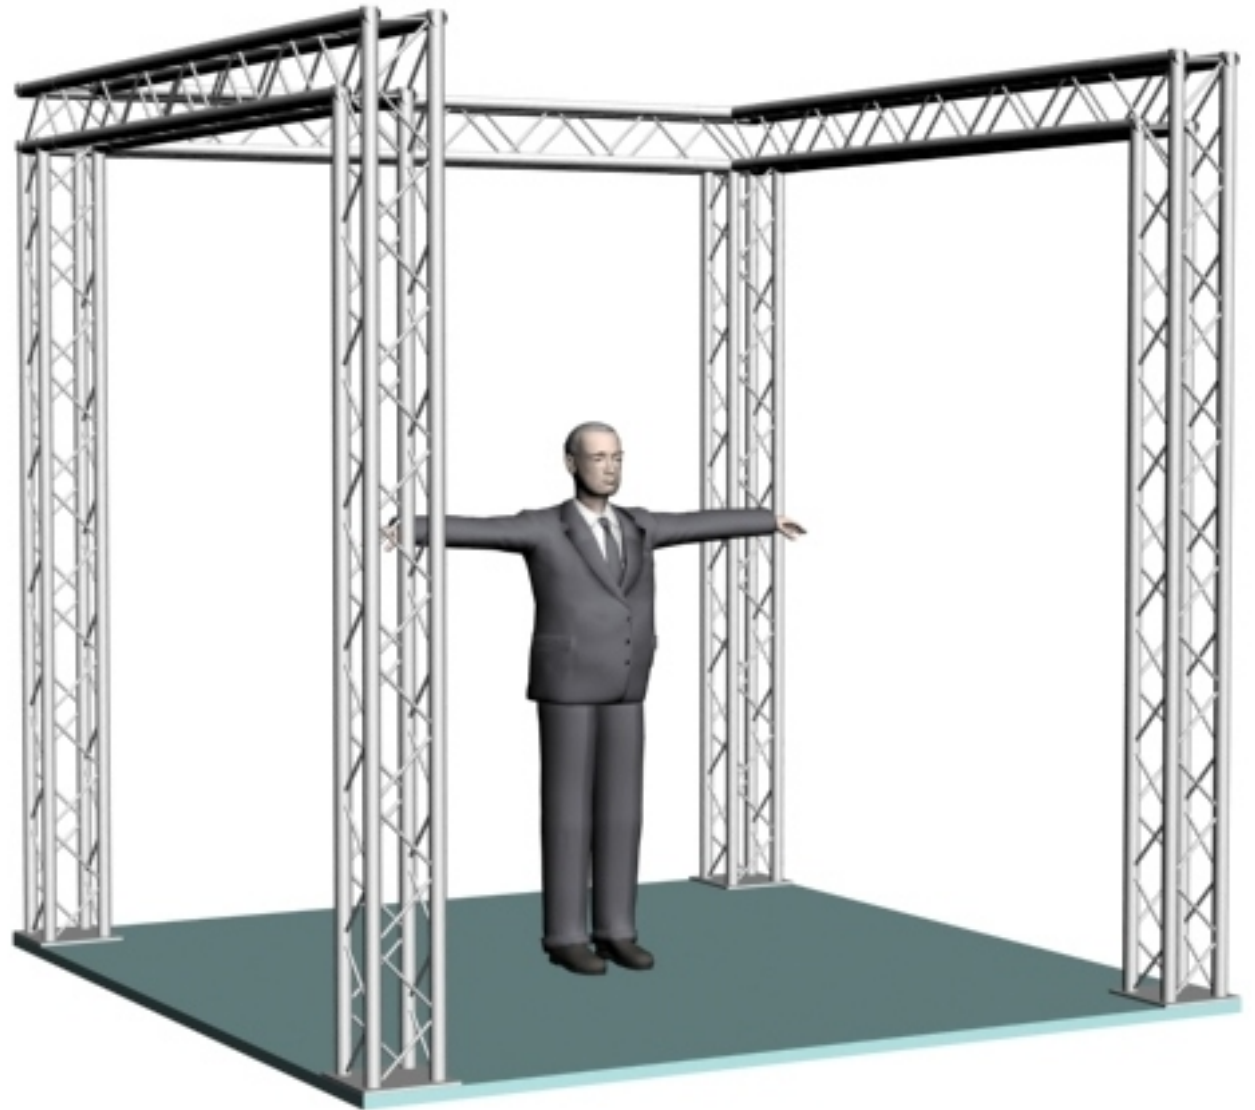

System 104-2 10" PROFILE TRUSS 10'W x 10'D x 10'H - 4 CHORD TRUSS SYSTEM

EXHIBIT AND DISPLAY TRUSS.COM

TEL: 905-509-0331 FAX: 905-509-0476 info@exhibitanddisplaytruss.com