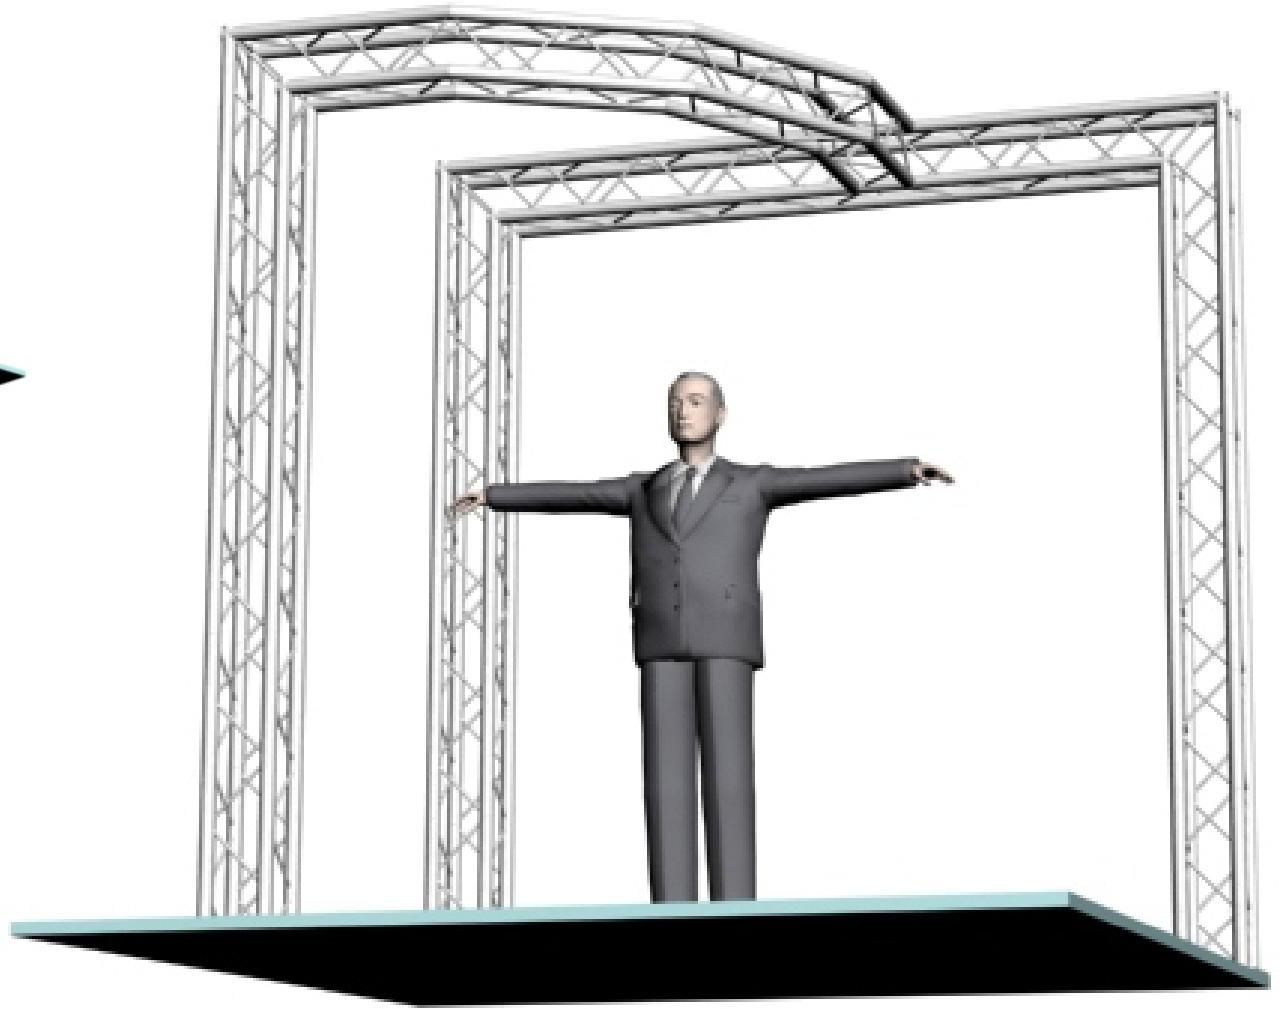

System 104-14

10" PROFILE TRUSS

10'W x 7'D x 10'H - 4 CHORD TRUSS SYSTEM

EXHIBIT AND DISPLAY TRUSS.COM

TEL: 905-509-0331 FAX: 905-509-0476 info@exhibitanddisplaytruss.com