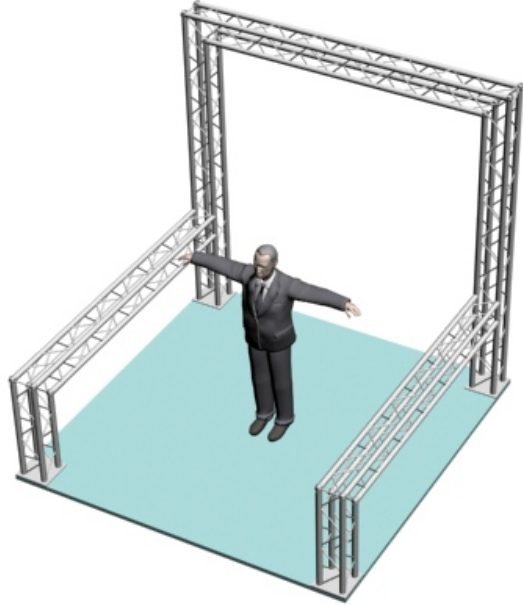

System 104-13 10" PROFILE TRUSS 10'W x 10'D x 10'H - 4 CHORD TRUSS SYSTEM

EXHIBIT AND DISPLAY TRUSS.COM

TEL: 905-509-0331 FAX: 905-509-0476 info@exhibitanddisplaytruss.com