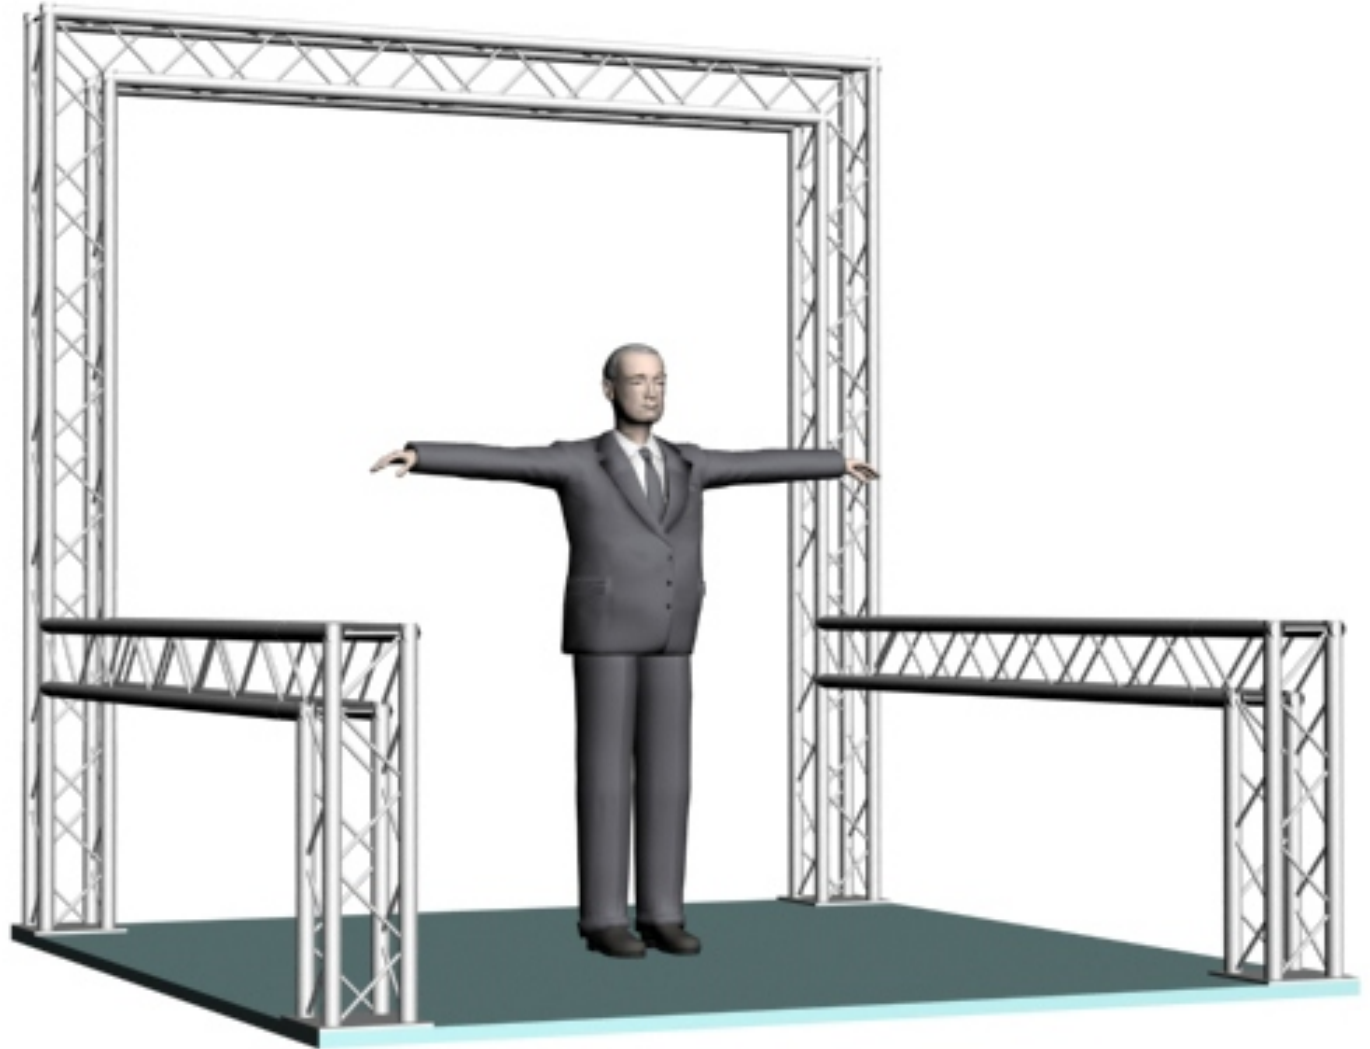

System 104-13 10" PROFILE TRUSS 10'W x 10'D x 10'H - 4 CHORD TRUSS SYSTEM

EXHIBIT AND DISPLAY TRUSS.COM

TEL: 905-509-0331 FAX: 905-509-0476 info@exhibitanddisplaytruss.com