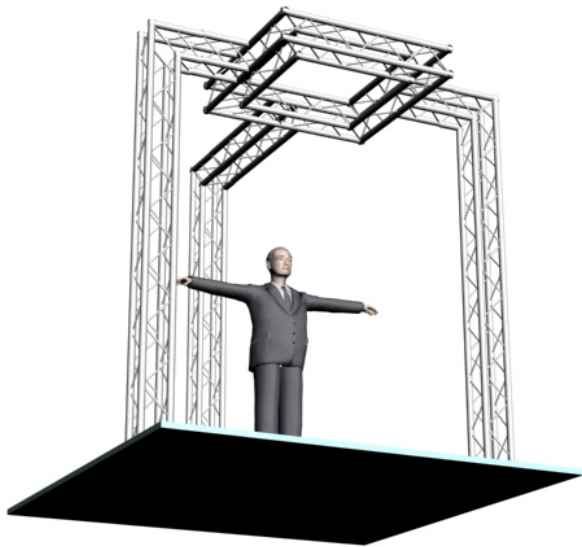

System 104-12 10" PROFILE TRUSS 10'W x 10'D x 10'H - 4 CHORD TRUSS SYSTEM

EXHIBIT AND DISPLAY TRUSS.COM

TEL: 905-509-0331 FAX: 905-509-0476 info@exhibitanddisplaytruss.com