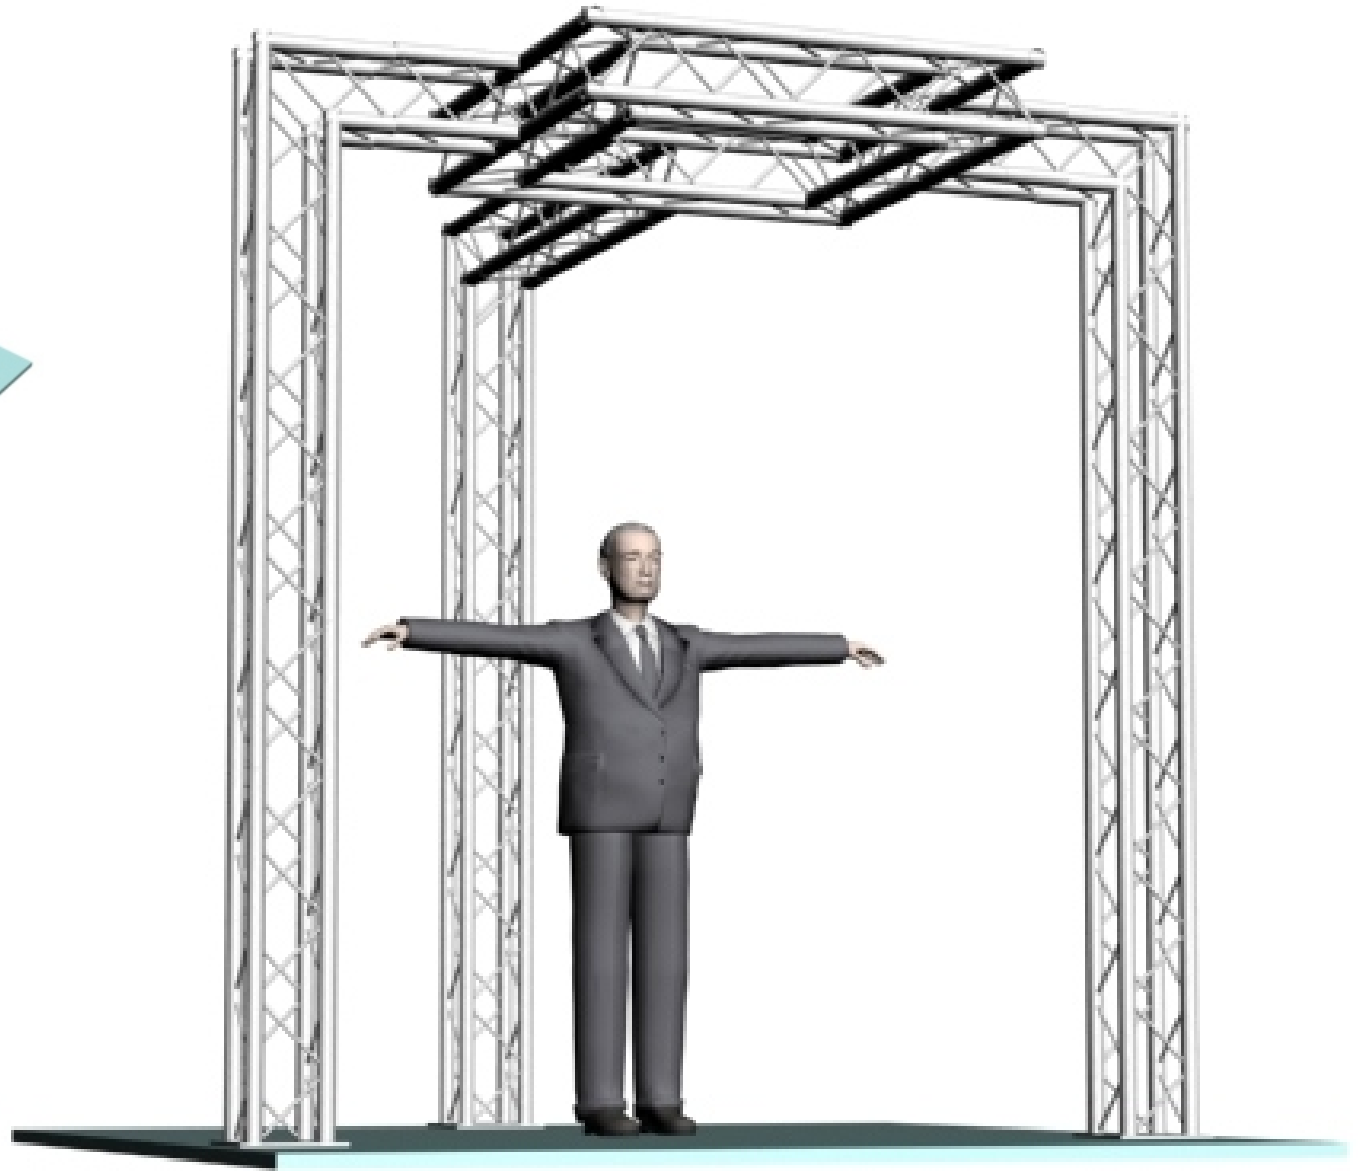

System 104-12 10" PROFILE TRUSS 10'W x 10'D x 10'H - 4 CHORD TRUSS SYSTEM

EXHIBIT AND DISPLAY TRUSS.COM

TEL: 905-509-0331 FAX: 905-509-0476 info@exhibitanddisplaytruss.com