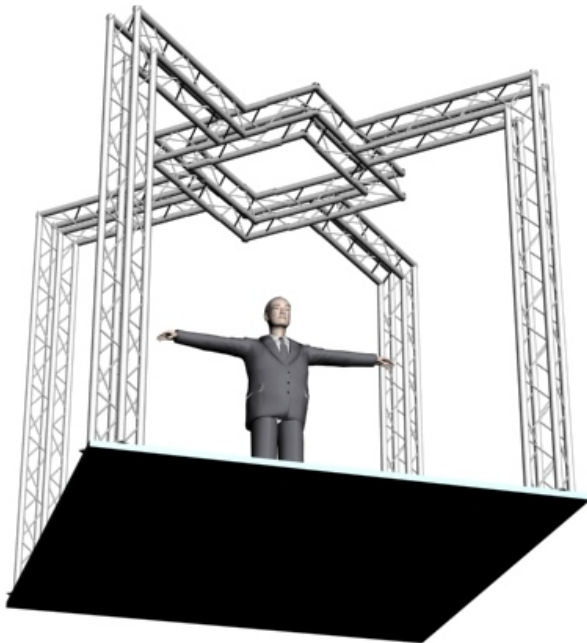

System 104-11

10" PROFILE TRUSS

10'W x 10'D x 10'H - 4 CHORD TRUSS SYSTEM

EXHIBIT AND DISPLAY TRUSS.COM

TEL: 905-509-0331 FAX: 905-509-0476 info@exhibitanddisplaytruss.com