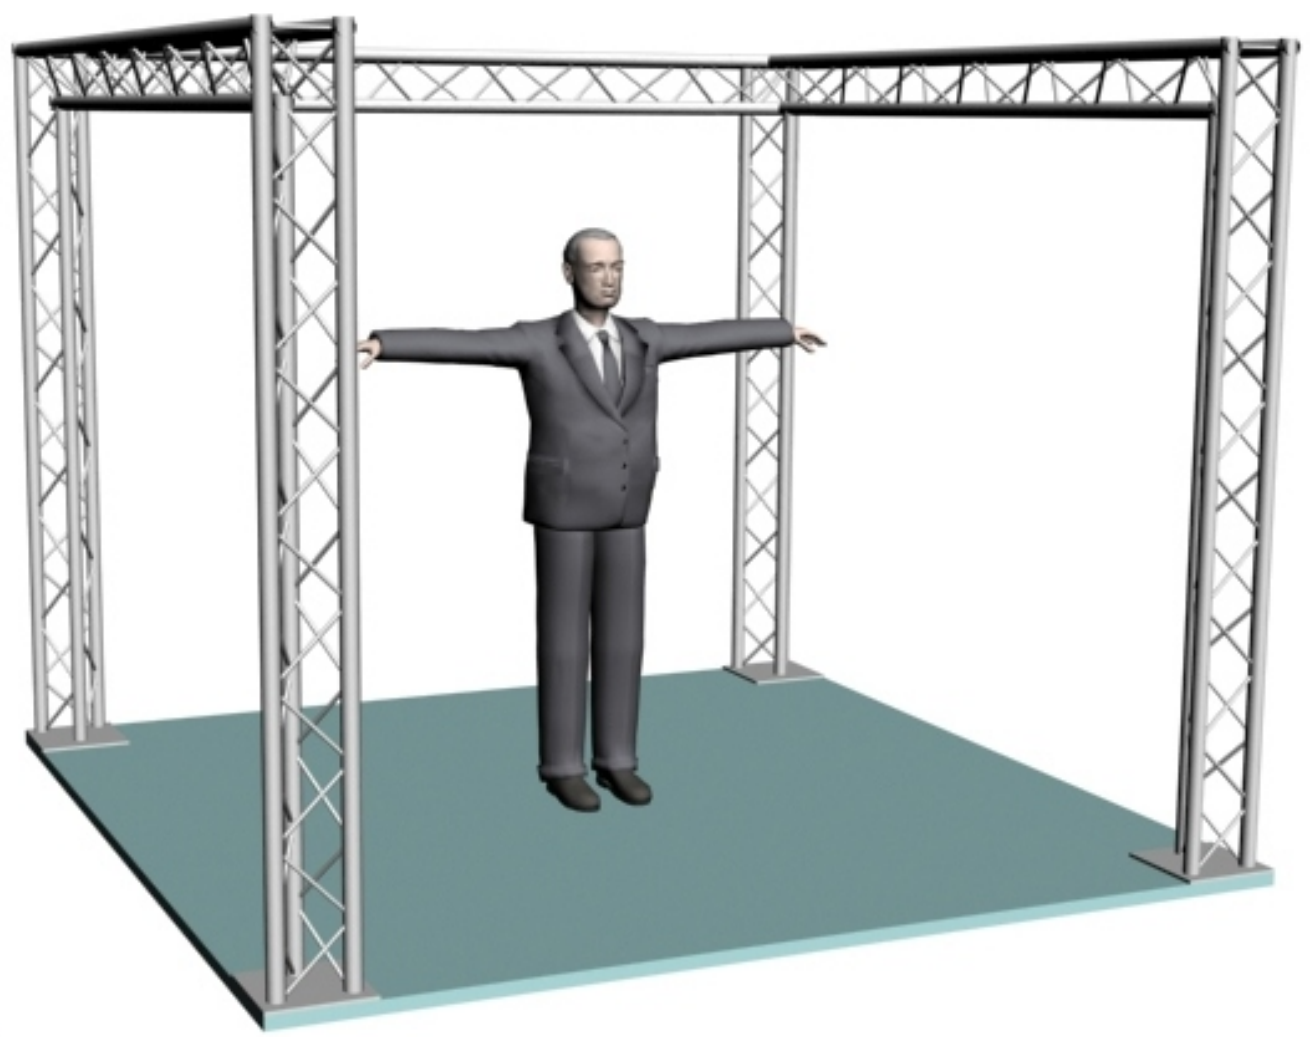

System 103-4 10" PROFILE TRUSS 10'W x 10'D x 8'H - 3 CHORD TRUSS SYSTEM

EXHIBIT AND DISPLAY TRUSS.COM

TEL: 905-509-0331 FAX: 905-509-0476 info@exhibitanddisplaytruss.com