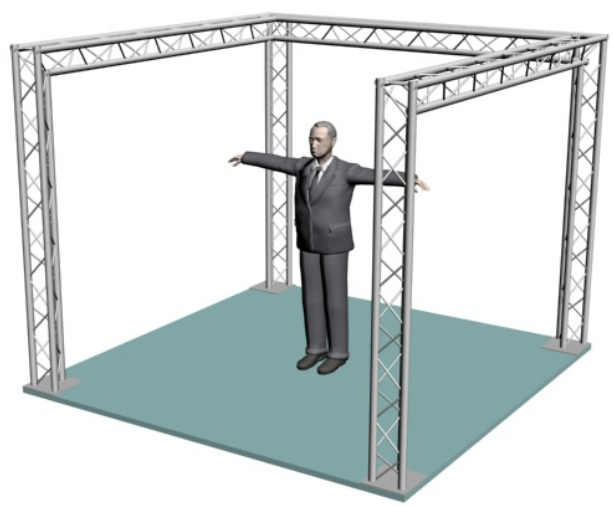

System 103-4 10" PROFILE TRUSS 10'W x 10'D x 8'H - 3 CHORD TRUSS SYSTEM

EXHIBIT AND DISPLAY TRUSS.COM

TEL: 905-509-0331 FAX: 905-509-0476 info@exhibitanddisplaytruss.com