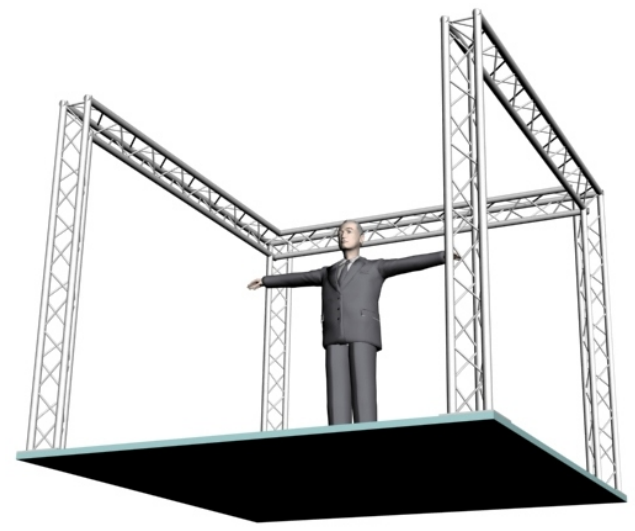

System 103-4 10" PROFILE TRUSS 10'W x 10'D x 8'H - 3 CHORD TRUSS SYSTEM

EXHIBIT AND DISPLAY TRUSS.COM

TEL: 905-509-0331 FAX: 905-509-0476 info@exhibitanddisplaytruss.com