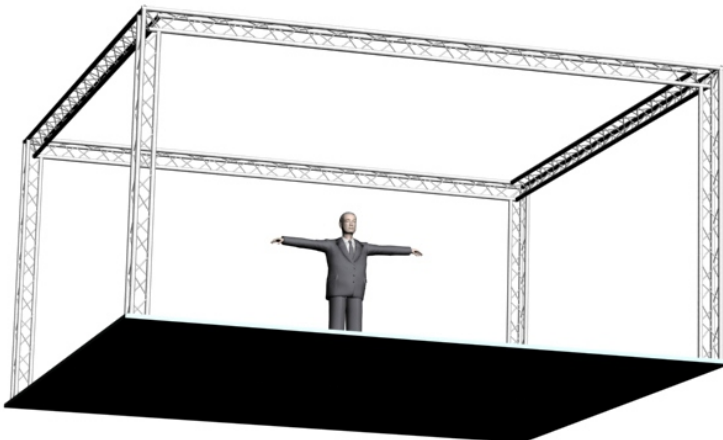

System 103-301

10" PROFILE TRUSS 20'W x 20'D x 10'H - 3 CHORD TRUSS SYSTEM

EXHIBIT AND DISPLAY TRUSS.COM

TEL: 905-509-0331 FAX: 905-509-0476 info@exhibitanddisplaytruss.com