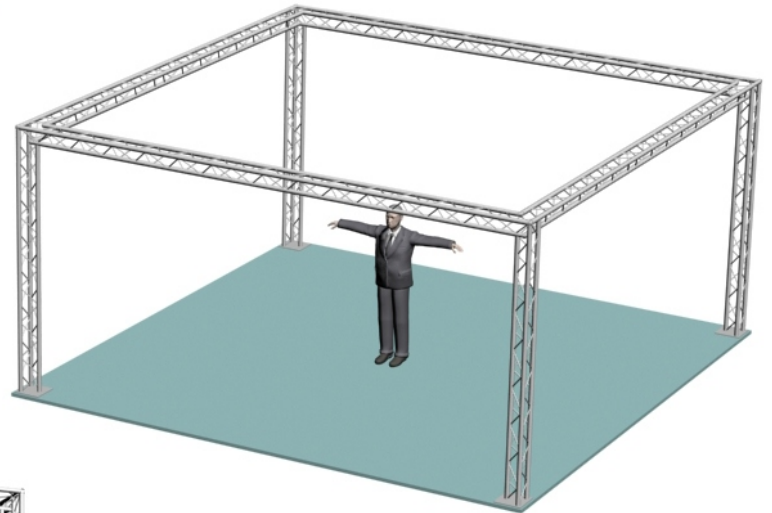

System 103-301

10" PROFILE TRUSS 20'W x 20'D x 10'H - 3 CHORD TRUSS SYSTEM

EXHIBIT AND DISPLAY TRUSS.COM

TEL: 905-509-0331 FAX: 905-509-0476 info@exhibitanddisplaytruss.com