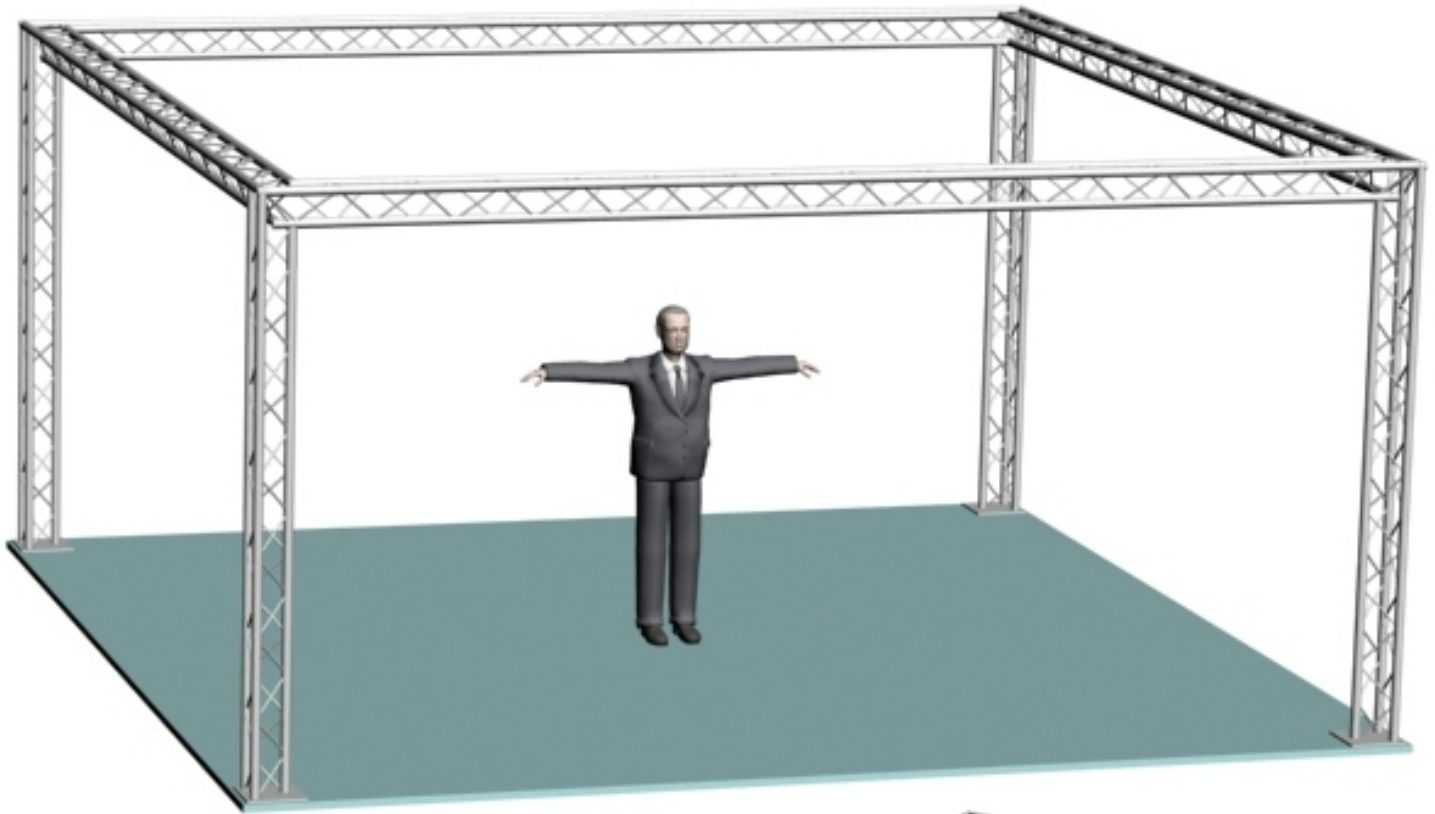

System 103-301

10" PROFILE TRUSS 20'W x 20'D x 10'H - 3 CHORD TRUSS SYSTEM

EXHIBIT AND DISPLAY TRUSS.COM

TEL: 905-509-0331 FAX: 905-509-0476 info@exhibitanddisplaytruss.com