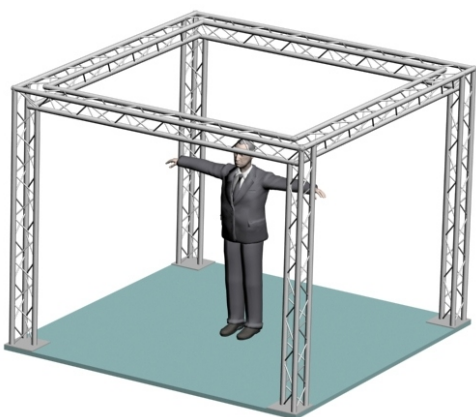

System 103-3 10" PROFILE TRUSS 10'W x 10'D x 8'H - 3 CHORD TRUSS SYSTEM

EXHIBIT AND DISPLAY TRUSS.COM

TEL: 905-509-0331 FAX: 905-509-0476 info@exhibitanddisplaytruss.com