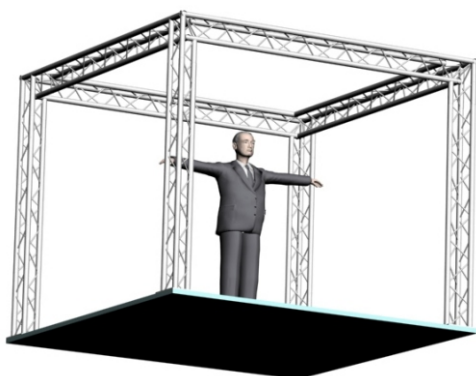

System 103-3 10" PROFILE TRUSS 10'W x 10'D x 8'H - 3 CHORD TRUSS SYSTEM

EXHIBIT AND DISPLAY TRUSS.COM

TEL: 905-509-0331 FAX: 905-509-0476 info@exhibitanddisplaytruss.com