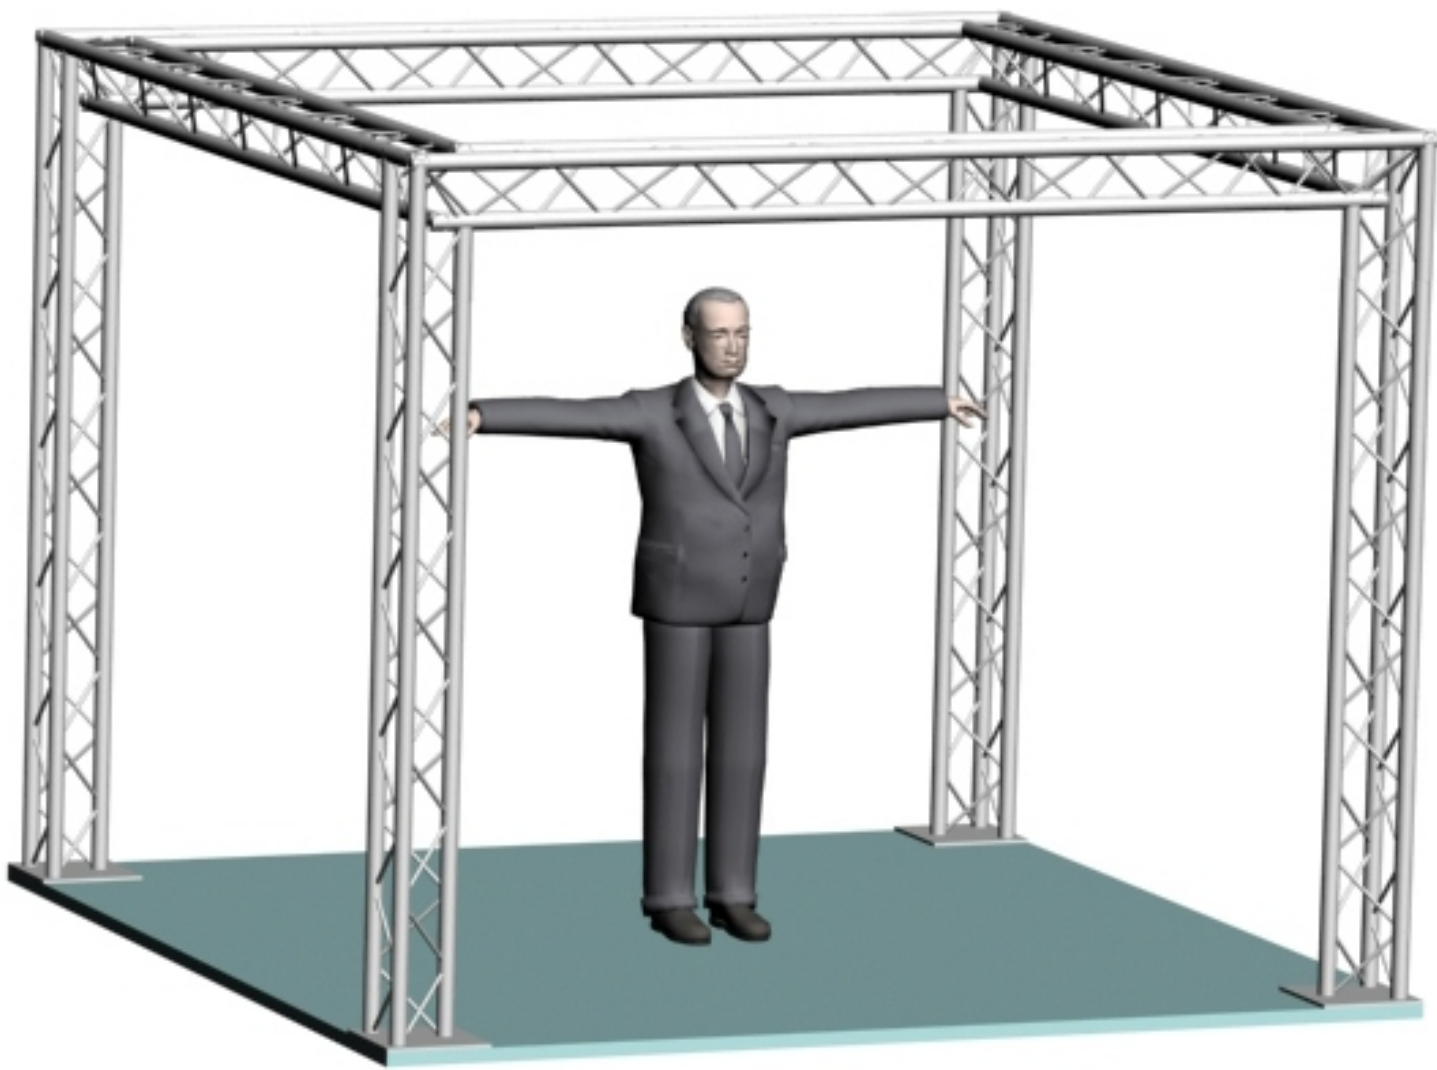

System 103-3 10" PROFILE TRUSS 10'W x 10'D x 8'H - 3 CHORD TRUSS SYSTEM

EXHIBIT AND DISPLAY TRUSS.COM

TEL: 905-509-0331 FAX: 905-509-0476 info@exhibitanddisplaytruss.com