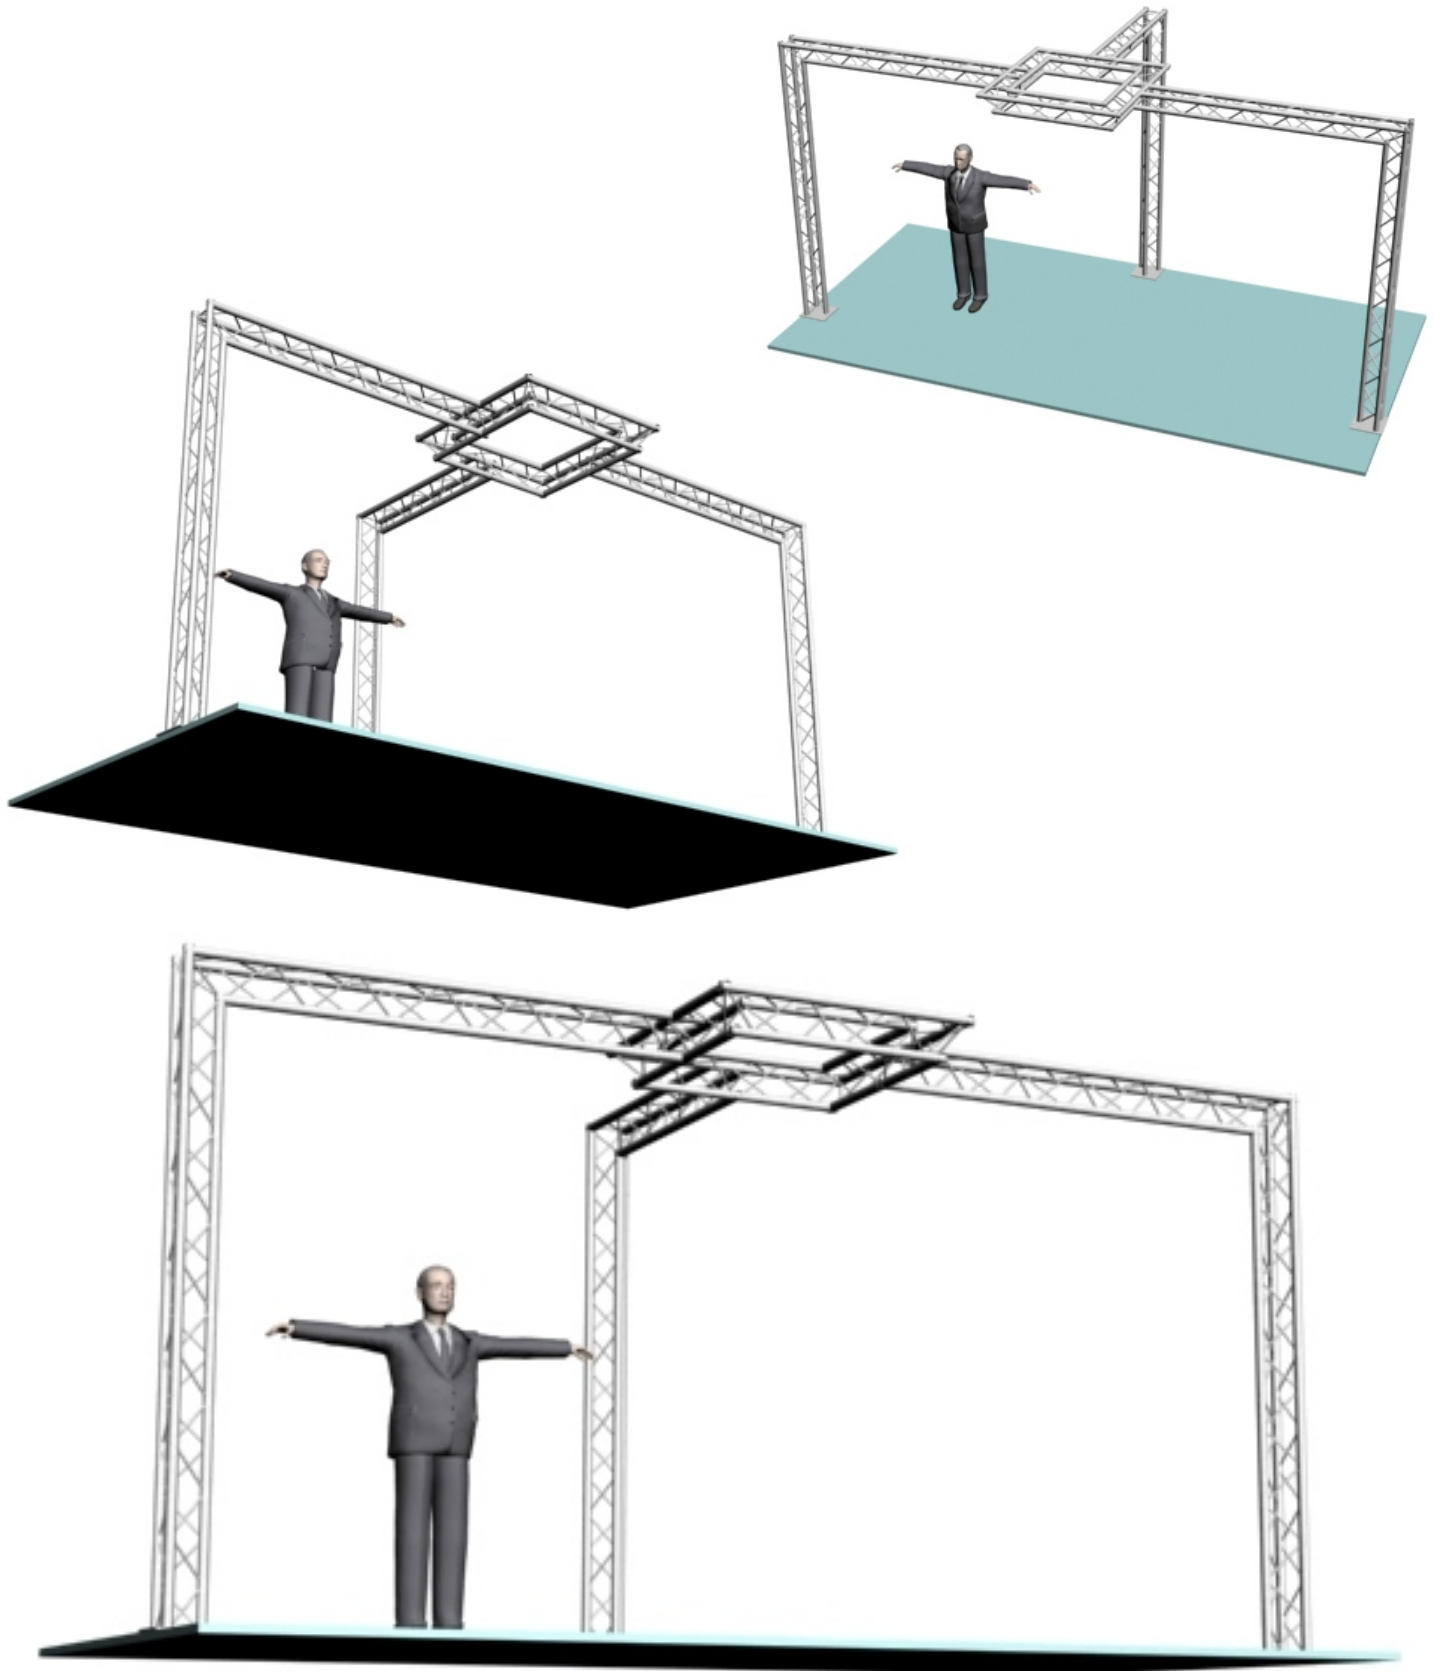

System 103-205

10" PROFILE TRUSS 20'W x 8'D x 10'H - 3 CHORD TRUSS SYSTEM

EXHIBIT AND DISPLAY TRUSS.COM

TEL: 905-509-0331 FAX: 905-509-0476 info@exhibitanddisplaytruss.com