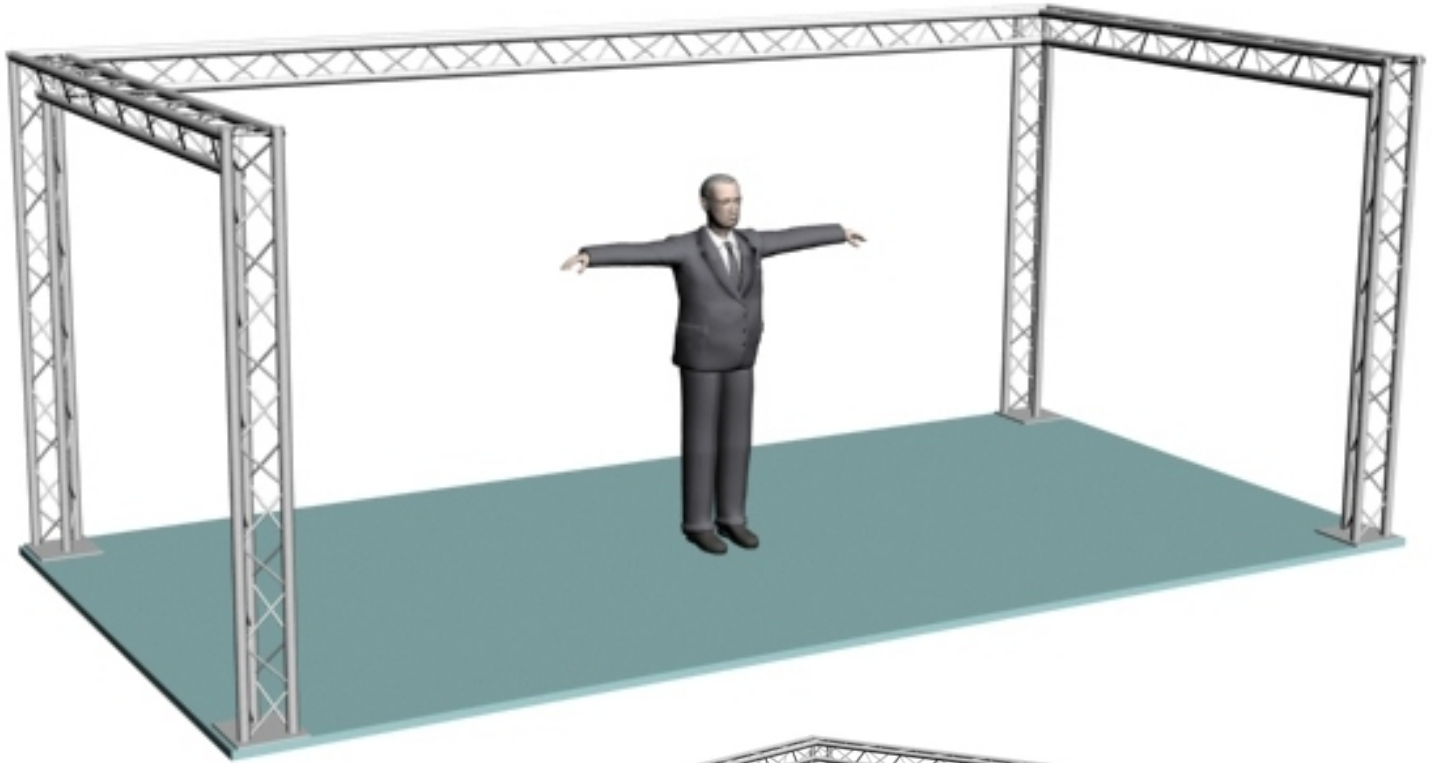

System 103-204

10" PROFILE TRUSS

10'W x 20'D x 8'H - 3 CHORD TRUSS SYSTEM

EXHIBIT AND DISPLAY TRUSS.COM

TEL: 905-509-0331 FAX: 905-509-0476 info@exhibitanddisplaytruss.com