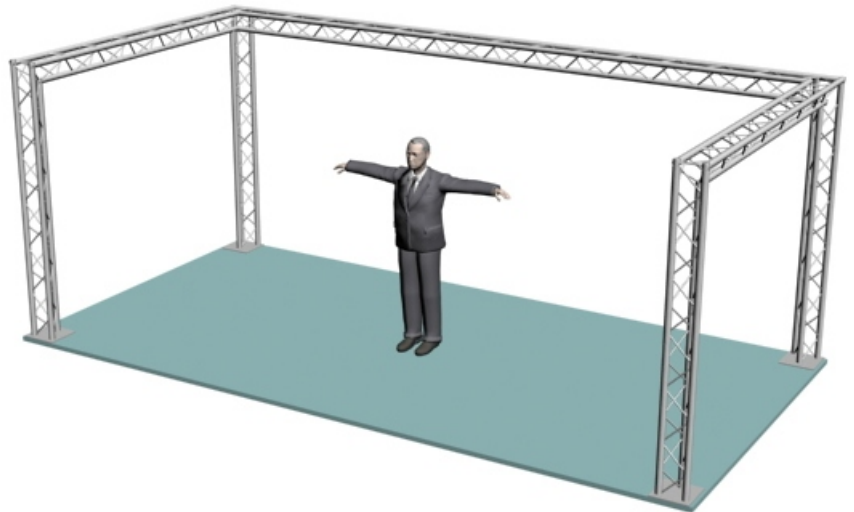

System 103-204

10" PROFILE TRUSS

10'W x 20'D x 8'H - 3 CHORD TRUSS SYSTEM

EXHIBIT AND DISPLAY TRUSS.COM

TEL: 905-509-0331 FAX: 905-509-0476 info@exhibitanddisplaytruss.com