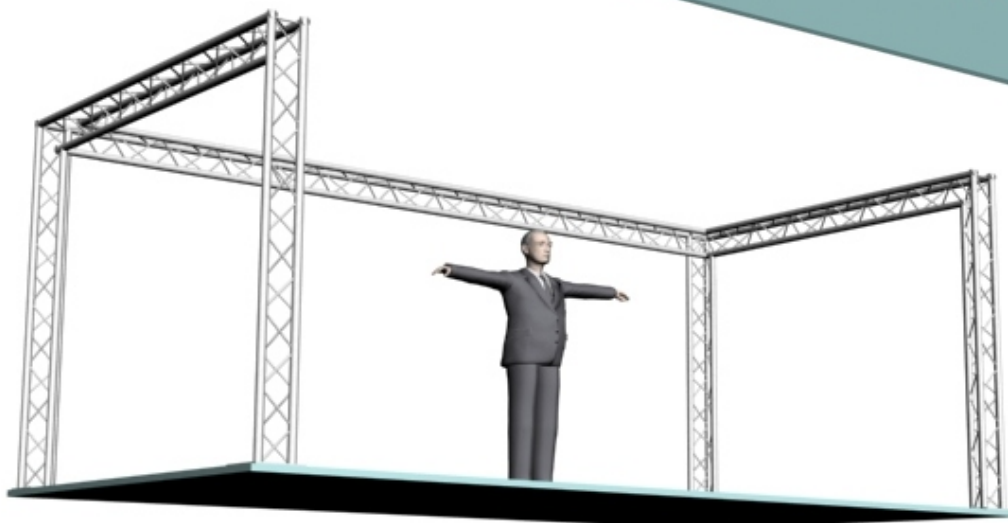

System 103-204

10" PROFILE TRUSS

10'W x 20'D x 8'H - 3 CHORD TRUSS SYSTEM

EXHIBIT AND DISPLAY TRUSS.COM

TEL: 905-509-0331 FAX: 905-509-0476 info@exhibitanddisplaytruss.com