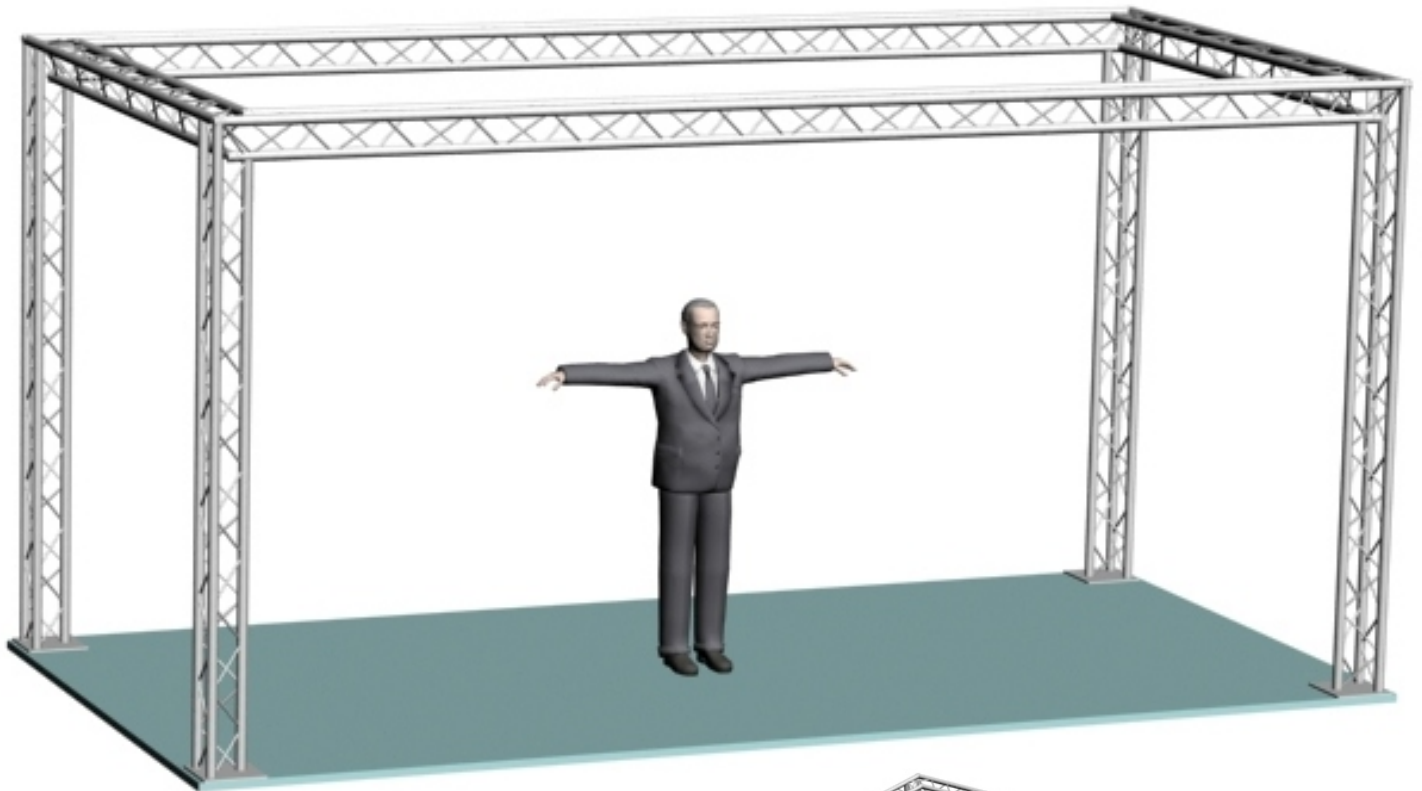

System 103-201

10" PROFILE TRUSS

10'W x 20'D x 10'H · 4 CHORD TRUSS SYSTEM

EXHIBIT AND DISPLAY TRUSS.COM

TEL: 905-509-0331 FAX: 905-509-0476 info@exhibitanddisplaytruss.com