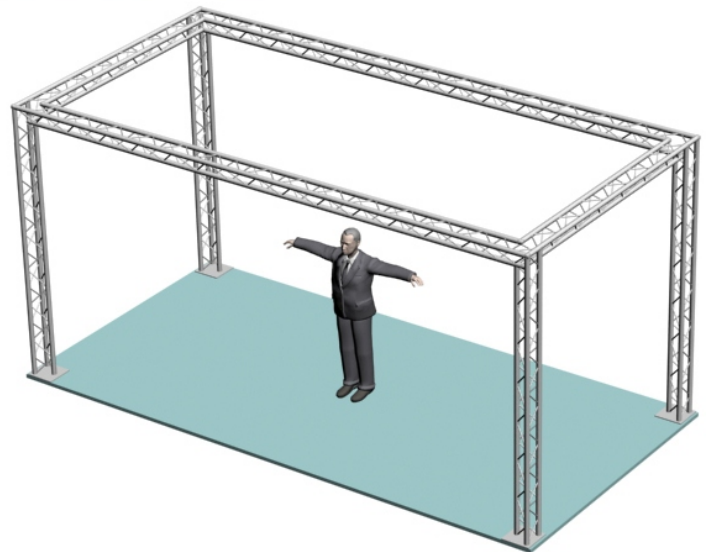

System 103-201

10" PROFILE TRUSS

10'W x 20'D x 10'H · 4 CHORD TRUSS SYSTEM

EXHIBIT AND DISPLAY TRUSS.COM

TEL: 905-509-0331 FAX: 905-509-0476 info@exhibitanddisplaytruss.com