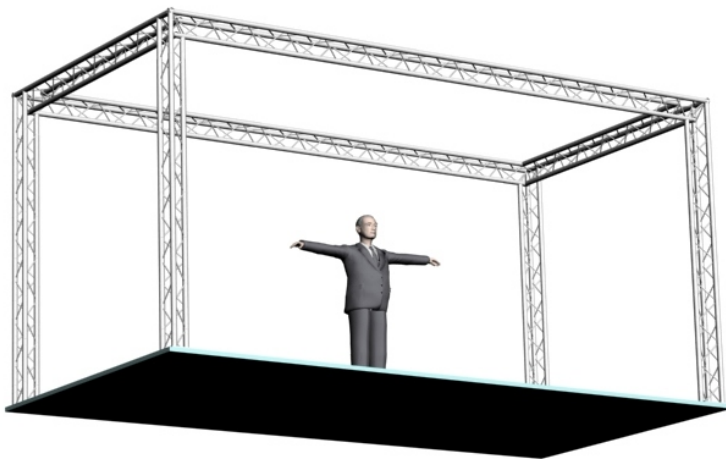

System 103-201

10" PROFILE TRUSS

10'W x 20'D x 10'H · 4 CHORD TRUSS SYSTEM

EXHIBIT AND DISPLAY TRUSS.COM

TEL: 905-509-0331 FAX: 905-509-0476 info@exhibitanddisplaytruss.com